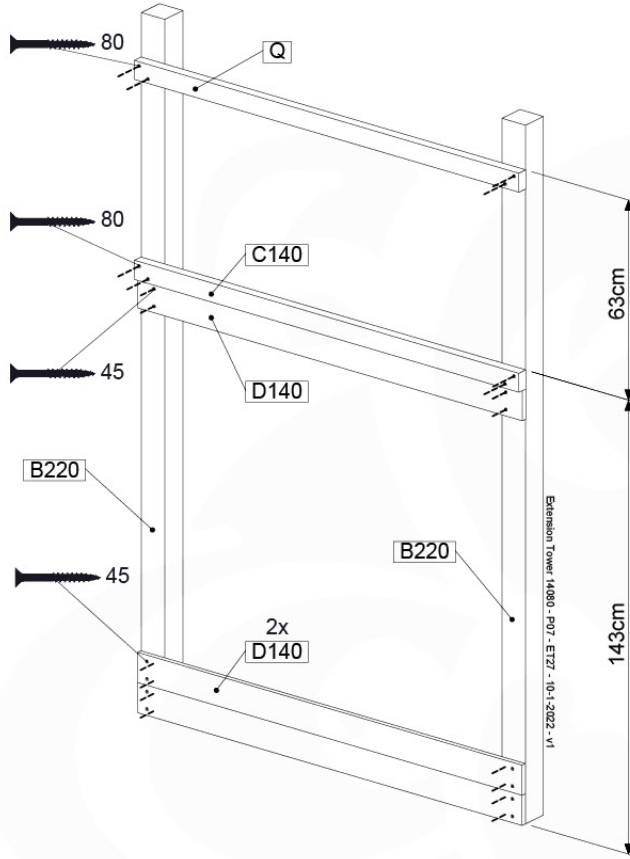

06 Playground Foundation

FD11

07 Base Tower

BT20

	PartNo	PartName	QTY.
Hardware pack	001_406	Stealth Screw 8x45	6
	001_417	Stealth Screw 8x80	4
	002_220	Gap Point Screw T25 - 5x45	135
	002_223	Gap Point Screw T25 - 5x80	40
Other	007_001	Ground-anchor	2
	022_31x	bpc-base version 3	8
	022_84x	bpc cover	8
Timber	B270	Post 90x90 L2700	4
	C141	Beam 1410 mm	10
	D123	Board 1230 mm	17
	D141	Board 1410 mm	12

DL 145 Base Tower BT20 - P02 BT20 - 17-11-2021 - v1.0

07-1

07-2

07-3

07-4

DL 146 Base Tower ET20 - P06 B720 - 17-11-2021 - v1.0

08 Extended Tower ET27

	PartNo	PartName	QTY.
Hardware pack	001_406	Stealth Screw 8x45	4
	001_417	Stealth Screw 8x80	2
	002_220	Gap Point Screw T25 - 5x45	90
	002_223	Gap Point Screw T25 - 5x80	20
Other	007_001	Ground-anchor	2
	022_31x	bpc-base version 3	4
	022_84x	bpc cover	4
Timber	B220	Post 90x90 L2200	2
	C74	Beam 740 mm	4
	C141	Beam 1410 mm	1
	D74	Board 740 mm	6
	D123	Board 1230 mm	9
	D141	Board 1410 mm	3

Extension Tower 14080 - P02 - ET27 - 10-1-2022 - v1

08-1

Base Tower

08-2

08-3

Extension Tower 14080 - P17 - ET27_28 - 10-1-2022 - v1

08-4

Extension Tower 14080 - P20 - ET27_28 - 10-1-2022 - v1