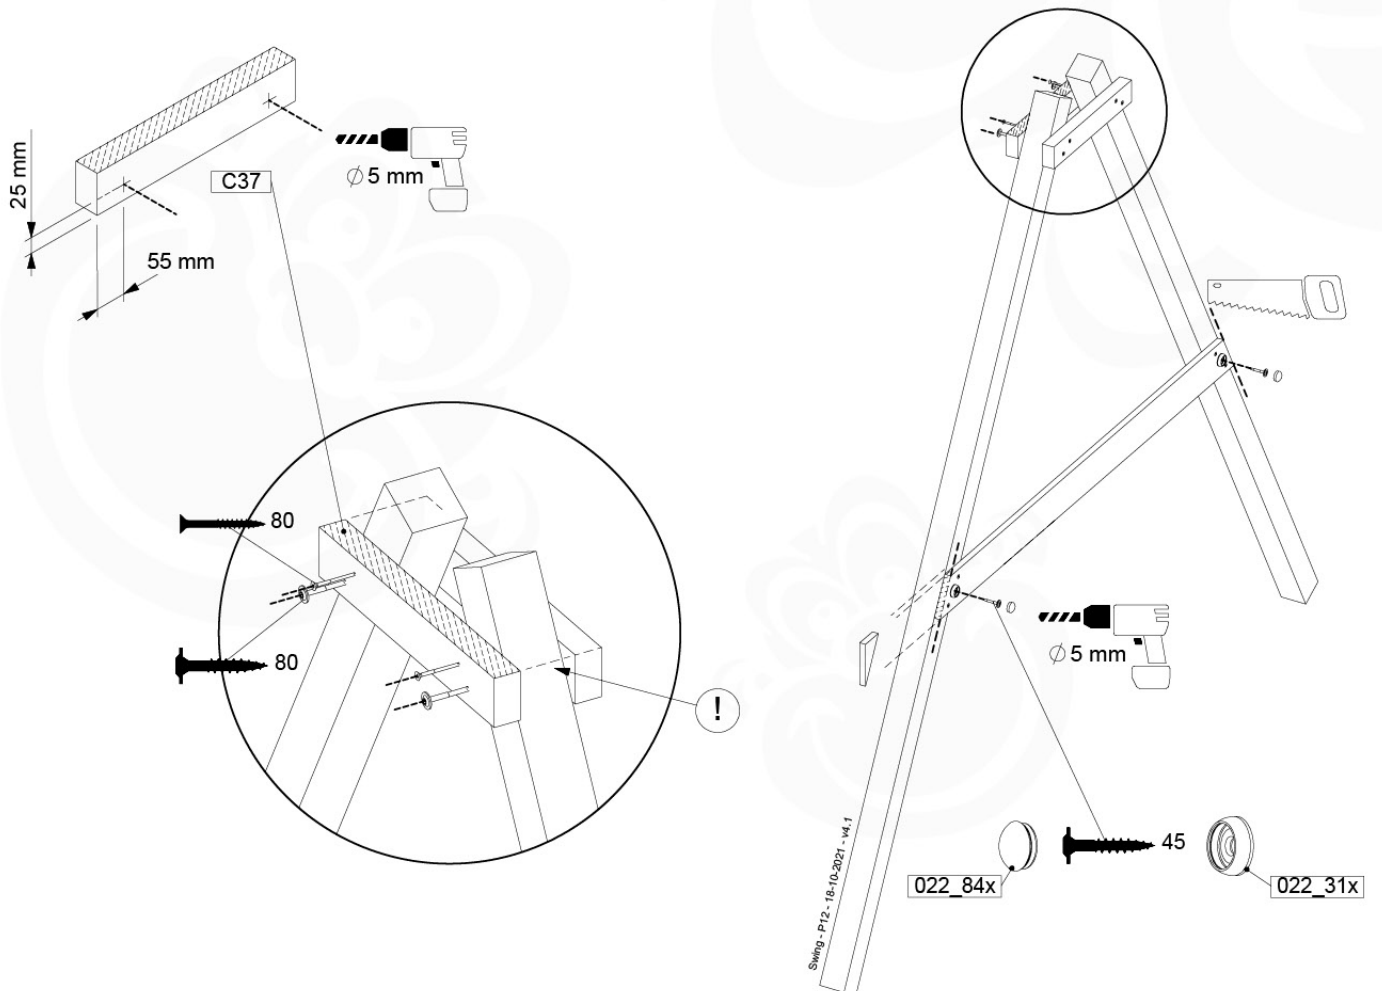

05-6

	PartNo	PartName	QTY.
Hardware Pack	001_406	Stealth Screw 8x45	4
	001_417	Stealth Screw 8x80	4
	001_422	Stealth Screw 8x137	3
	002_220	Gap Point Screw T25 - 5x45	12
	002_223	Gap Point Screw T25 - 5x80	6
Other	005_528	Swing Beam Bracket 7x7	1
	005_529	Swing Beam Bracket 9x9	1
	007_001	Ground-anchor	2
Hardware Pack	022_31x	bpc-base version 3	2
	022_84x	bpc cover	2
	023_031	Finishing Washer GPS 5.0	2
Other	101_003	Swing hook with Carabiner	4

1 - 18-10-2021 - 18-10-2021 - 18-10-2021 - 18-10-2021

06-1

Swing - 06-1 - 18-10-2021 - 18-10-2021 - 18-10-2021 - 18-10-2021

06-2

06-3

06-4

06-5

06-6