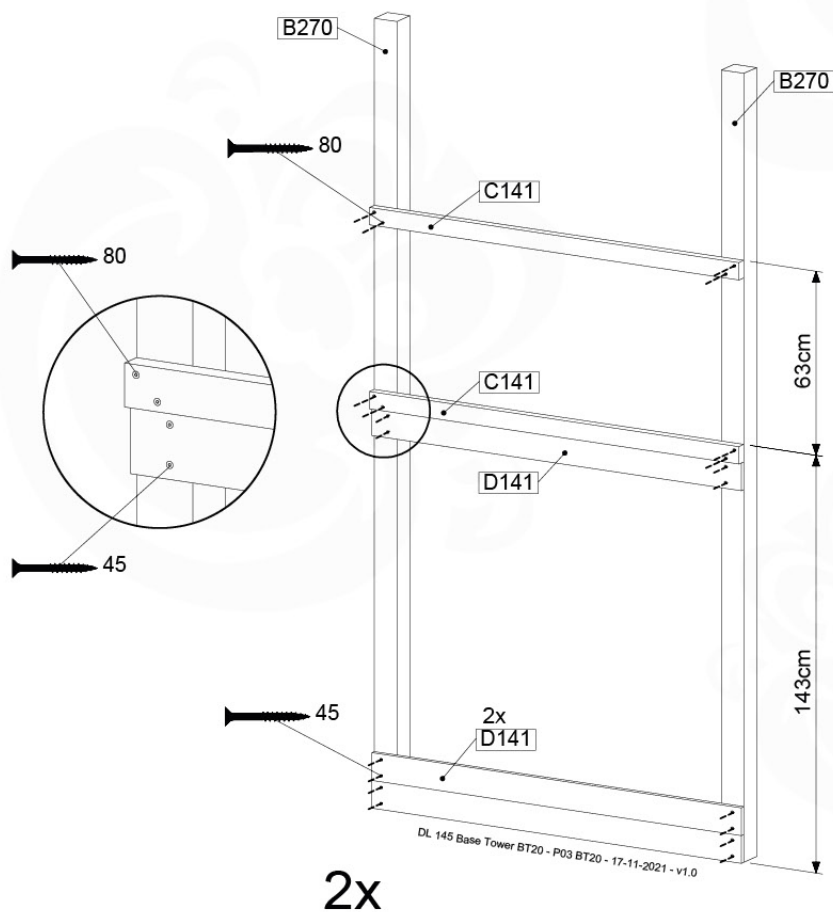

07 Base Tower

BT20

	PartNo	PartName	QTY.
Hardware pack	001_406	Stealth Screw 8x45	6
	001_417	Stealth Screw 8x80	4
	002_220	Gap Point Screw T25 - 5x45	135
	002_223	Gap Point Screw T25 - 5x80	40
Other	007_001	Ground-anchor	2
	022_31x	bpc-base version 3	8
	022_84x	bpc cover	8
Timber	B270	Post 90x90 L2700	4
	C141	Beam 1410 mm	10
	D123	Board 1230 mm	17
	D141	Board 1410 mm	12

07-1