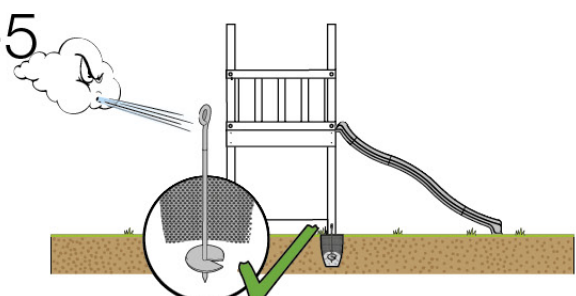

06 Playground Foundation

FD11

07 Base Tower

BT20

	PartNo	PartName	QTY.
Hardware pack	001_406	Stealth Screw 8x45	6
	001_417	Stealth Screw 8x80	4
	002_220	Gap Point Screw T25 - 5x45	135
	002_223	Gap Point Screw T25 - 5x80	40
Other	007_001	Ground-anchor	2
	022_31x	bpc-base version 3	8
	022_84x	bpc cover	8
Timber	B270	Post 90x90 L2700	4
	C141	Beam 1410 mm	10
	D123	Board 1230 mm	17
	D141	Board 1410 mm	12