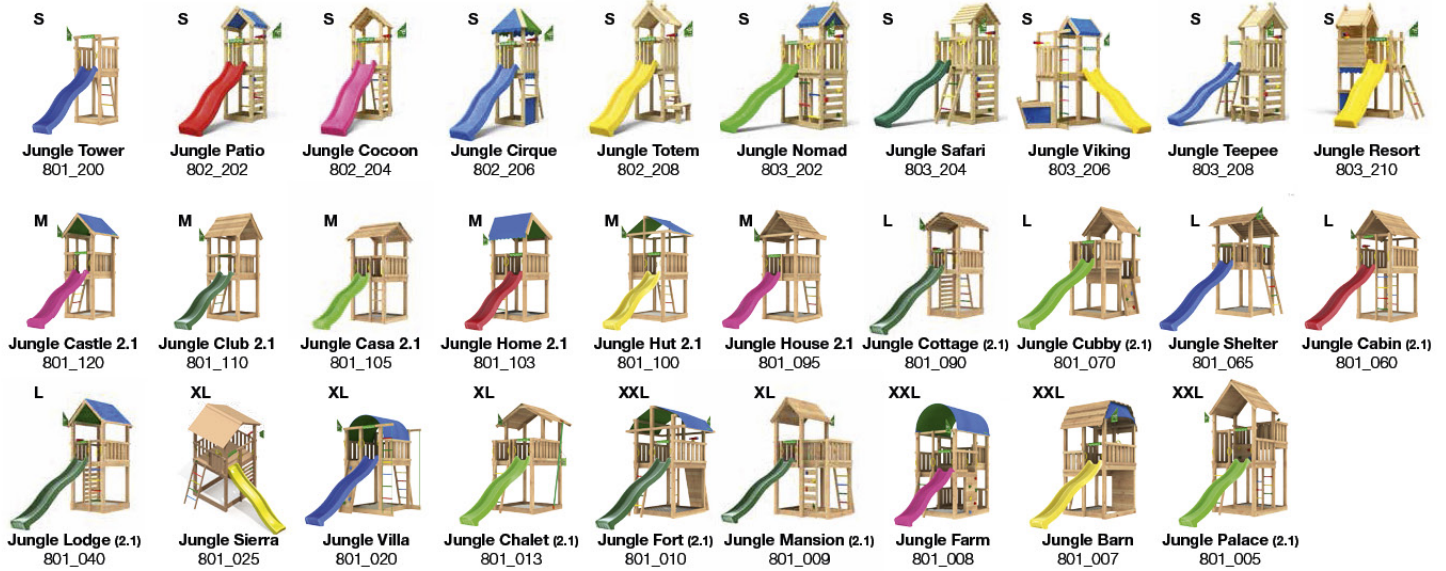

1x
022_910

Radius = 3 mm

AK115146 Intro - s08-Chalet 2.1 - 05/04/2022 - v1

22

Playtowers

Playhouses

Modules

Links