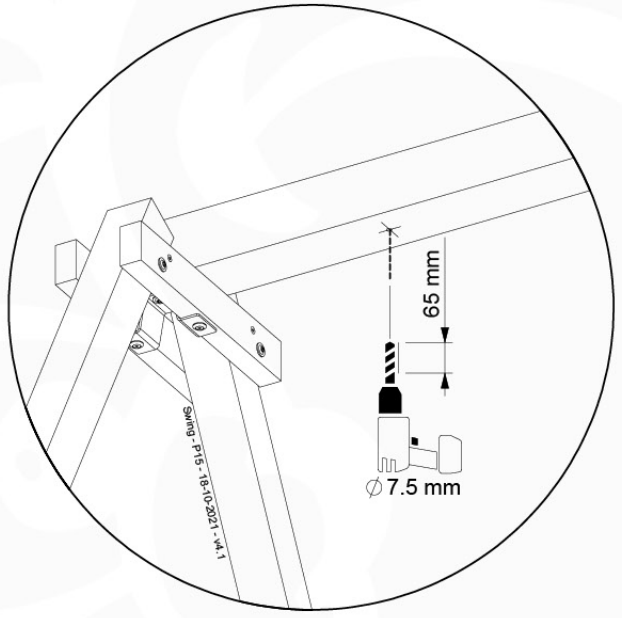

05-6

	PartNo	PartName	QTY.
Hardware Pack	001_406	Stealth Screw 8x45	4
	001_417	Stealth Screw 8x80	4
	001_422	Stealth Screw 8x137	3
	002_220	Gap Point Screw T25 - 5x45	12
	002_223	Gap Point Screw T25 - 5x80	6
Other	005_528	Swing Beam Bracket 7x7	1
	005_529	Swing Beam Bracket 9x9	1
	007_001	Ground-anchor	2
Hardware Pack	022_31x	bpc-base version 3	2
	022_84x	bpc cover	2
	023_031	Finishing Washer GPS 5.0	2
Other	101_003	Swing hook with Carabiner	4

1 - 18-10-2021 - 18-10-2021 - 18-10-2021 - 18-10-2021

06-1

Swing - 06-1 - 18-10-2021 - 18-10-2021 - 18-10-2021 - 18-10-2021

06-2

06-3

06-4

06-5

06-6