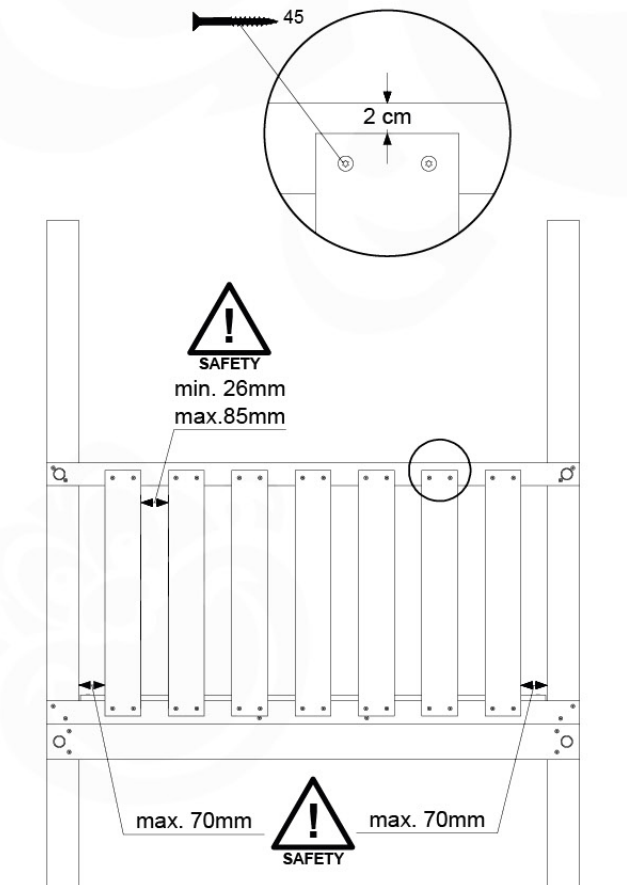

10 Balustrade (1x)

BL06

Balustrade 140 - P03 T - 14/01/2022 - v1.0

	PartNo	PartName	QTY.
Hardware pack	002_220	Gap Point Screw T25 - 5x45	28
Timber	D65	Board 650 mm	7

10-1