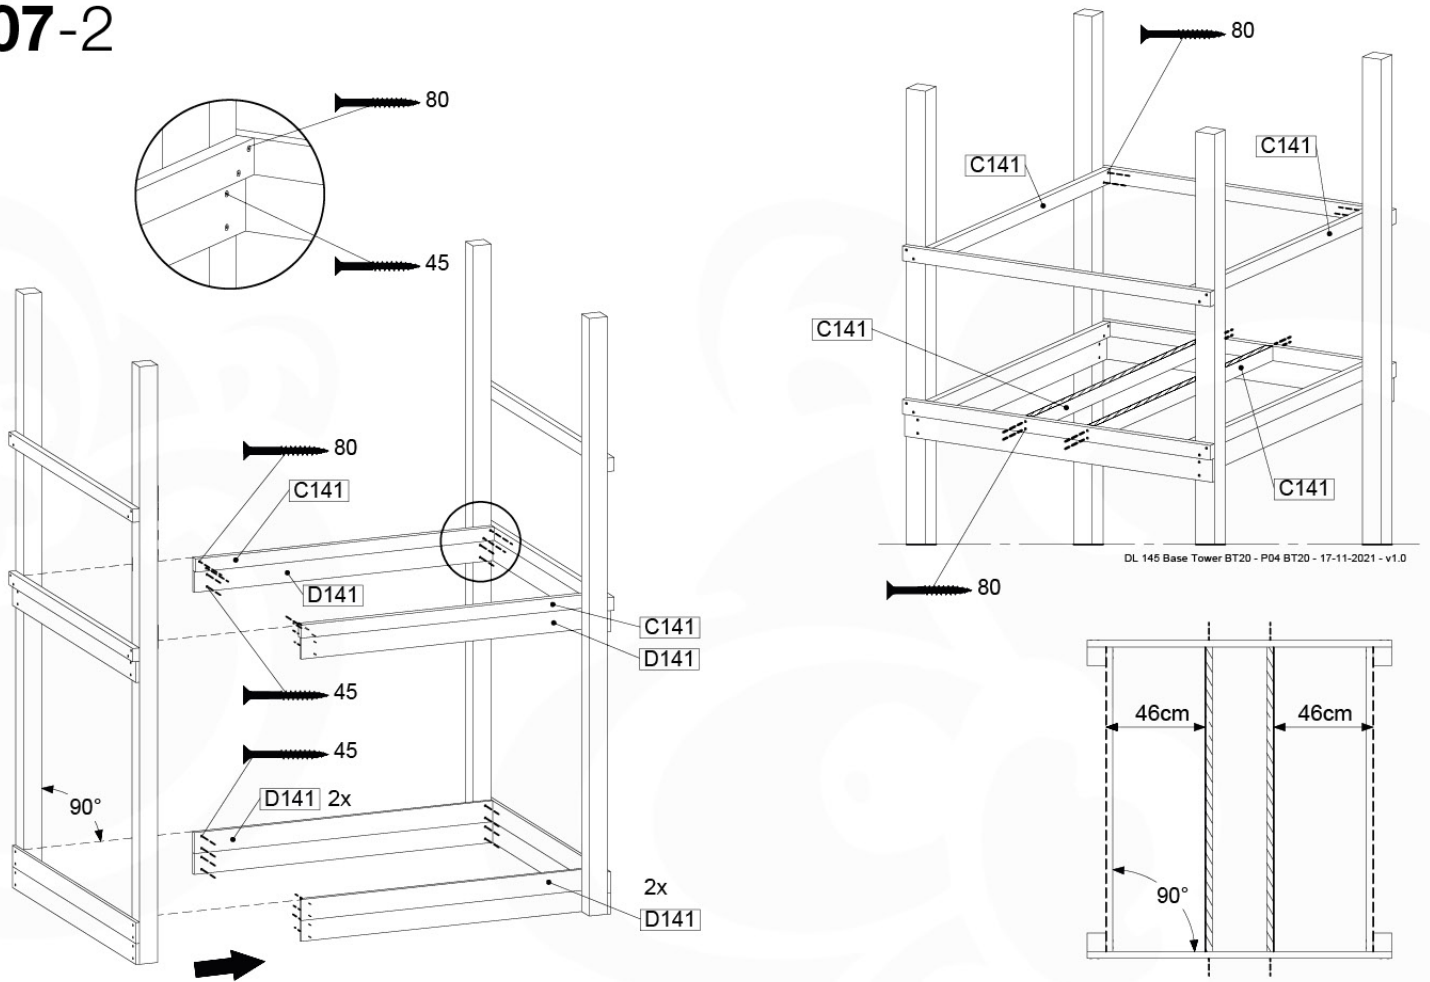

06 Playground Foundation

FD11

07 Base Tower

BT20

	PartNo	PartName	QTY.
Hardware pack	001_406	Stealth Screw 8x45	6
	001_417	Stealth Screw 8x80	4
	002_220	Gap Point Screw T25 - 5x45	135
	002_223	Gap Point Screw T25 - 5x80	40
Other	007_001	Ground-anchor	2
	022_31x	bpc-base version 3	8
	022_84x	bpc cover	8
Timber	B270	Post 90x90 L2700	4
	C141	Beam 1410 mm	10
	D123	Board 1230 mm	17
	D141	Board 1410 mm	12

DL 145 Base Tower BT20 - P02 BT20 - 17-11-2021 - v1.0

07-1

07-2

07-3

07-4

DL 146 Base Tower ET20 - P06 B720 - 17-11-2021 - v1.0

08 Extended Tower ET27

	PartNo	PartName	QTY.
Hardware pack	001_406	Stealth Screw 8x45	4
	001_417	Stealth Screw 8x80	2
	002_220	Gap Point Screw T25 - 5x45	90
	002_223	Gap Point Screw T25 - 5x80	20
Other	007_001	Ground-anchor	2
	022_31x	bpc-base version 3	4
	022_84x	bpc cover	4
Timber	B220	Post 90x90 L2200	2
	C74	Beam 740 mm	4
	C141	Beam 1410 mm	1
	D74	Board 740 mm	6
	D123	Board 1230 mm	9
	D141	Board 1410 mm	3