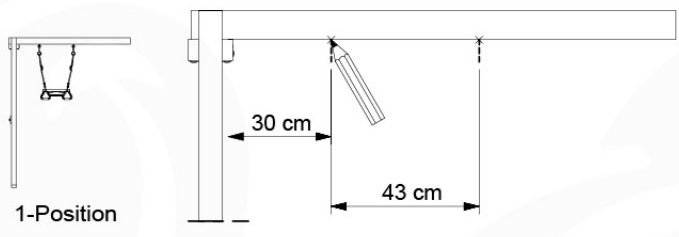

05-6

	PartNo	PartName	QTY.
Hardware Pack	001_406	Stealth Screw 8x45	4
	001_417	Stealth Screw 8x80	4
	001_422	Stealth Screw 8x137	3
	002_220	Gap Point Screw T25 - 5x45	12
	002_223	Gap Point Screw T25 - 5x80	6
Other	005_528	Swing Beam Bracket 7x7	1
	005_529	Swing Beam Bracket 9x9	1
	007_001	Ground-anchor	2
Hardware Pack	022_31x	bpc-base version 3	2
	022_84x	bpc cover	2
	023_031	Finishing Washer GPS 5.0	2
Other	101_003	Swing hook with Carabiner	4

1 - 18-10-2021 - 18-10-2021 - 18-10-2021 - 18-10-2021

06-1

Swing - 06-1 - 18-10-2021 - 18-10-2021 - 18-10-2021 - 18-10-2021

06-2

06-3

06-4

06-5

06-6