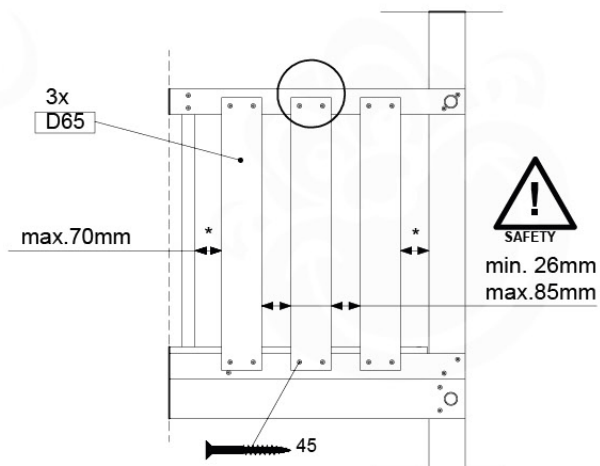

11 Balustrade (1x)

BL10

	PartNo	PartName	QTY.
Hardware pack	002_220	Gap Point Screw T25 - 5x45	12
	002_223	Gap Point Screw T25 - 5x80	4
Timber	C70	Beam 700 mm	1
	D65	Board 650 mm	3

DL Half Balustrade 70/140 - P05 TR - 14/01/2022 - v1

11-1

DL Half Balustrade 70/140 - P05 TR - 14/01/2022 - v1