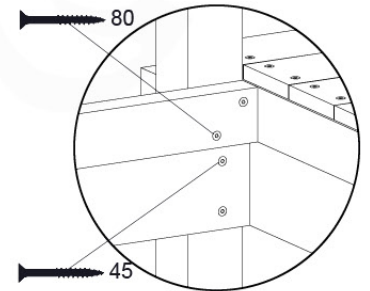

DL 145 Base Tower BT20 - P02 BT20 - 17-11-2021 - v1.0

07-1

07-2

07-3

07-4

DL 146 Base Tower ET20 - P06 B720 - 17-11-2021 - v1.0

08 Extended Tower ET27

	PartNo	PartName	QTY.
Hardware pack	001_406	Stealth Screw 8x45	4
	001_417	Stealth Screw 8x80	2
	002_220	Gap Point Screw T25 - 5x45	90
	002_223	Gap Point Screw T25 - 5x80	20
Other	007_001	Ground-anchor	2
	022_31x	bpc-base version 3	4
	022_84x	bpc cover	4
Timber	B220	Post 90x90 L2200	2
	C74	Beam 740 mm	4
	C141	Beam 1410 mm	1
	D74	Board 740 mm	6
	D123	Board 1230 mm	9
	D141	Board 1410 mm	3

Extension Tower 14080 - P02 - ET27 - 10-1-2022 - v1

08-1

Base Tower

08-2

08-3

Extension Tower 14080 - P17 - ET27_28 - 10-1-2022 - v1

08-4

Extension Tower 14080 - P20 - ET27_28 - 10-1-2022 - v1