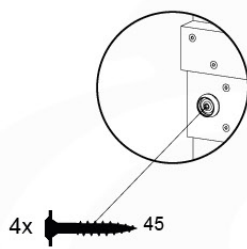

07-4

DL 146 Base Tower ET20 - P06 B720 - 17-11-2021 - v1.0

08 Extended Tower ET27

	PartNo	PartName	QTY.
Hardware pack	001_406	Stealth Screw 8x45	4
	001_417	Stealth Screw 8x80	2
	002_220	Gap Point Screw T25 - 5x45	90
	002_223	Gap Point Screw T25 - 5x80	20
Other	007_001	Ground-anchor	2
	022_31x	bpc-base version 3	4
	022_84x	bpc cover	4
Timber	B220	Post 90x90 L2200	2
	C74	Beam 740 mm	4
	C141	Beam 1410 mm	1
	D74	Board 740 mm	6
	D123	Board 1230 mm	9
	D141	Board 1410 mm	3