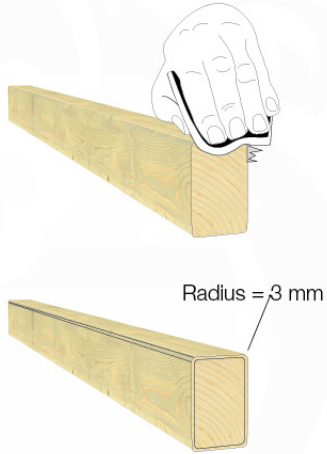

21-5

1x
022_910

Radius = 3 mm