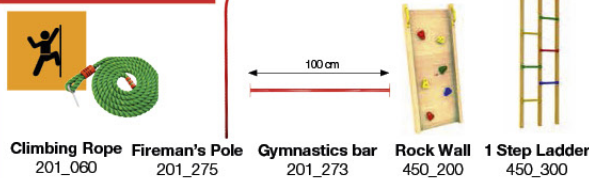

Accessories