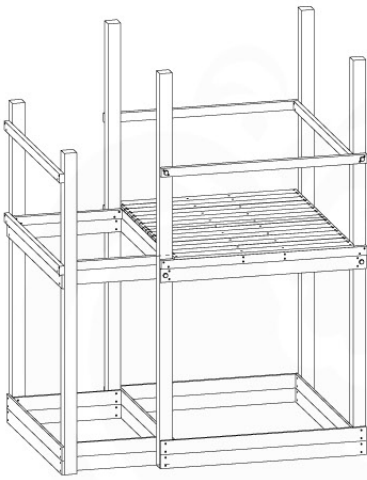

DL 145 Base Tower BT20 - P02 BT20 - 17-11-2021 - v1.0

07-1

07-2

07-3

07-4

DL 146 Base Tower ET20 - P06 B720 - 17-11-2021 - v1.0

08 Extended Tower ET27

	PartNo	PartName	QTY.
Hardware pack	001_406	Stealth Screw 8x45	4
	001_417	Stealth Screw 8x80	2
	002_220	Gap Point Screw T25 - 5x45	90
	002_223	Gap Point Screw T25 - 5x80	20
Other	007_001	Ground-anchor	2
	022_31x	bpc-base version 3	4
	022_84x	bpc cover	4
Timber	B220	Post 90x90 L2200	2
	C74	Beam 740 mm	4
	C141	Beam 1410 mm	1
	D74	Board 740 mm	6
	D123	Board 1230 mm	9
	D141	Board 1410 mm	3

Extension Tower 14080 - P02 - ET27 - 10-1-2022 - v1

08-1

Base Tower

08-2

08-3

Extension Tower 14080 - P17 - ET27_28 - 10-1-2022 - v1

08-4

Extension Tower 14080 - P20 - ET27_28 - 10-1-2022 - v1