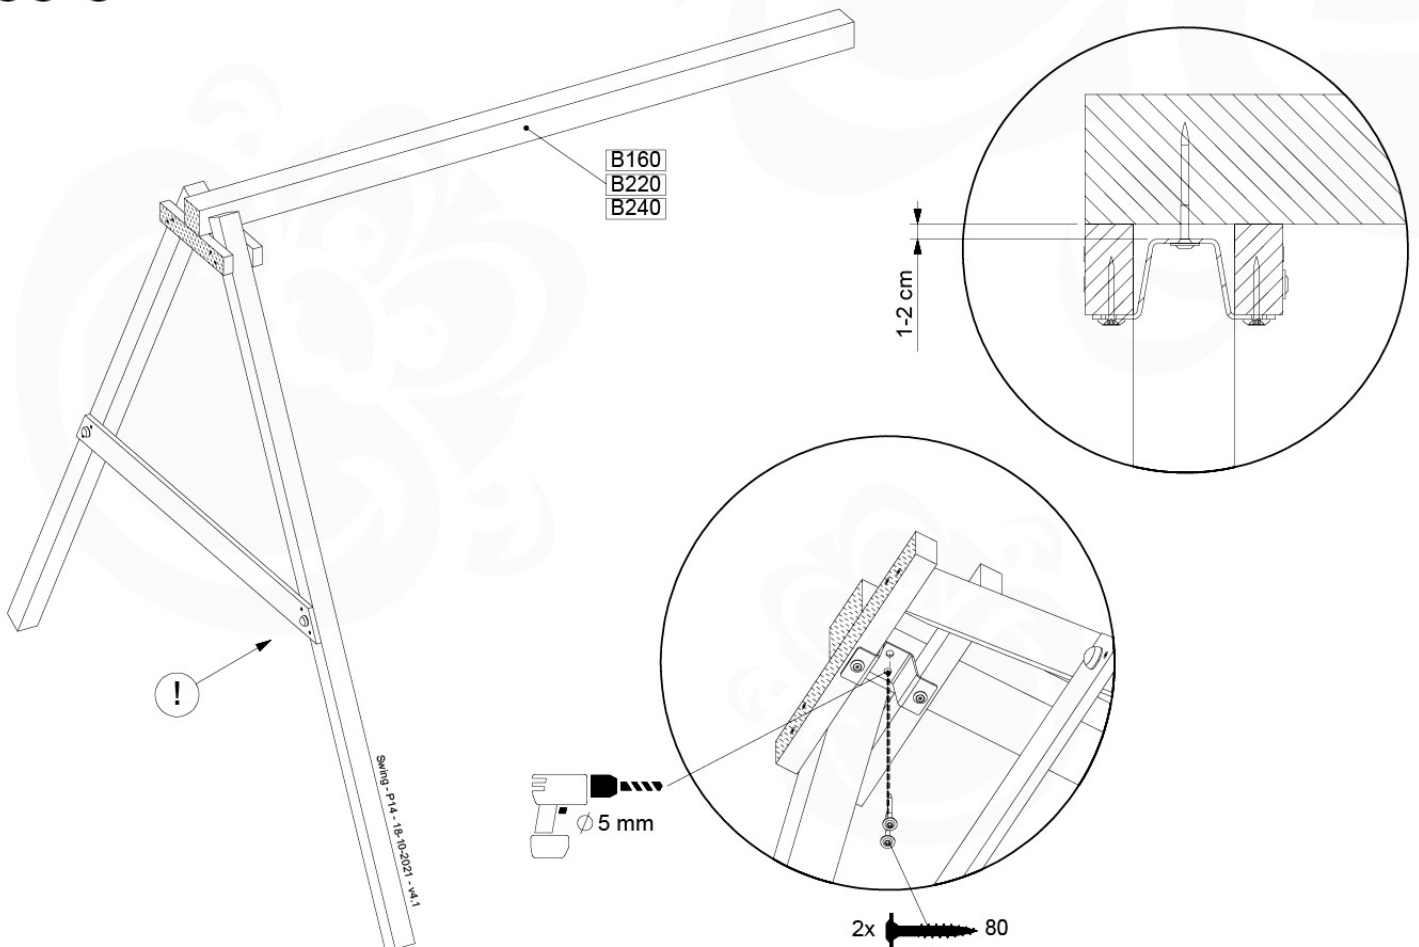

05-6

	PartNo	PartName	QTY.
Hardware Pack	001_406	Stealth Screw 8x45	4
	001_417	Stealth Screw 8x80	4
	001_422	Stealth Screw 8x137	3
	002_220	Gap Point Screw T25 - 5x45	12
	002_223	Gap Point Screw T25 - 5x80	6
Other	005_528	Swing Beam Bracket 7x7	1
	005_529	Swing Beam Bracket 9x9	1
	007_001	Ground-anchor	2
Hardware Pack	022_31x	bpc-base version 3	2
	022_84x	bpc cover	2
	023_031	Finishing Washer GPS 5.0	2
Other	101_003	Swing hook with Carabiner	4

1 - 18-10-2021 - 18-10-2021 - 18-10-2021 - 18-10-2021

06-1

Swing - 06-1 - 18-10-2021 - 18-10-2021 - 18-10-2021 - 18-10-2021

06-2

06-3

06-4

06-5

06-6