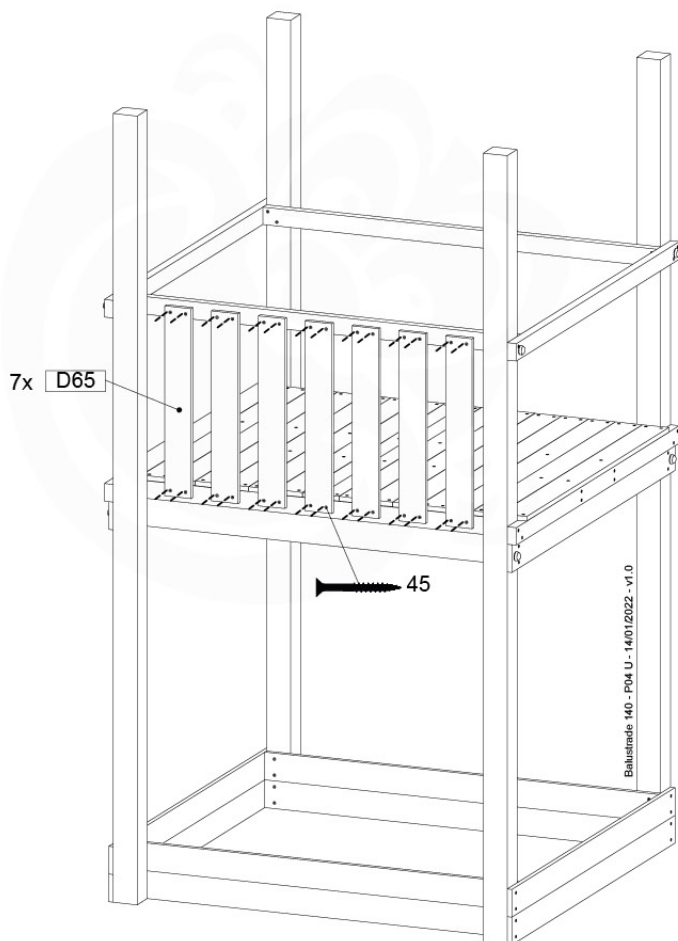

DL 145 Base Tower BT20 - P02 BT20 - 17-11-2021 - v1.0

07-1

07-2

07-3

07-4

DL 146 Base Tower ET20 - P06 B720 - 17-11-2021 - v1.0

08 Extended Tower ET27

	PartNo	PartName	QTY.
Hardware pack	001_406	Stealth Screw 8x45	4
	001_417	Stealth Screw 8x80	2
	002_220	Gap Point Screw T25 - 5x45	90
	002_223	Gap Point Screw T25 - 5x80	20
Other	007_001	Ground-anchor	2
	022_31x	bpc-base version 3	4
	022_84x	bpc cover	4
Timber	B220	Post 90x90 L2200	2
	C74	Beam 740 mm	4
	C141	Beam 1410 mm	1
	D74	Board 740 mm	6
	D123	Board 1230 mm	9
	D141	Board 1410 mm	3

Extension Tower 14080 - P02 - ET27 - 10-1-2022 - v1

08-1

Base Tower

08-2

08-3

Extension Tower 14080 - P17 - ET27_28 - 10-1-2022 - v1

08-4

Extension Tower 14080 - P20 - ET27_28 - 10-1-2022 - v1

09 Balustrade (1x)

BL05

	PartNo	PartName	QTY.
Hardware pack	002_220	Gap Point Screw T25 - 5x45	28
Timber	D65	Board 650 mm	7

Balustrade 140 - FP02 U - 14/01/2022 - v1.0

09-1

10 Balustrade (1x)

BL06

Balustrade 140 - P03 T - 14/01/2022 - v1.0

	PartNo	PartName	QTY.
Hardware pack	002_220	Gap Point Screw T25 - 5x45	28
Timber	D65	Board 650 mm	7

10-1

11 Balustrade (1x)

BL10

	PartNo	PartName	QTY.
Hardware pack	002_220	Gap Point Screw T25 - 5x45	12
	002_223	Gap Point Screw T25 - 5x80	4
Timber	C70	Beam 700 mm	1
	D65	Board 650 mm	3