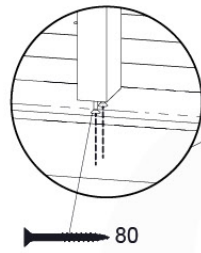

20-1

Fireman's Pole (201_275)
040_335 Part 2

21 Accessories

AC01

(194_119)

	PartNo	PartName	QTY.
Hardware Pack 100_617	001_406	Stealth Screw 8x45	1
	002_041	Dome head screw 4.5 x 20 mm	3
	002_042	Dome head screw 3.5 x 13mm	4
	002_219	Gap Point Screw T25 - 5x30	2
Other	022_300	Steering Wheel	1
	022_800	Rail P/T 105	1
	022_910	Sandpad	1
	103_901	Logo ID Plate	1
	104_107	Tool Set Climbing Units	1
	120_024	Tower Flag	1
	122_302	Telescope	1

Accessory set - P02 - 29-9-2021 - v4