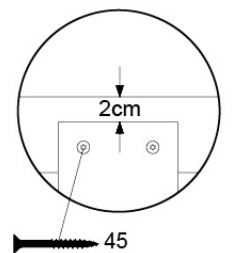

11 Balustrade (1x)

BL10

	PartNo	PartName	QTY.
Hardware pack	002_220	Gap Point Screw T25 - 5x45	12
	002_223	Gap Point Screw T25 - 5x80	4
Timber	C70	Beam 700 mm	1
	D65	Board 650 mm	3

DL Half Balustrade 70/140 - P05 TR - 14/01/2022 - v1

11-1

DL Half Balustrade 70/140 - P05 TR - 14/01/2022 - v1