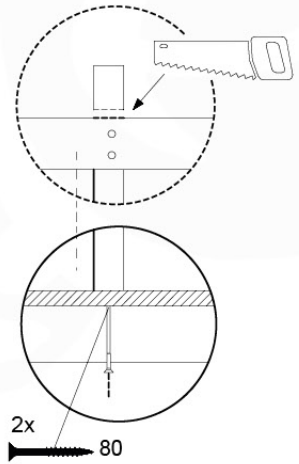

11 Balustrade (1x)

BL10

	PartNo	PartName	QTY.
Hardware pack	002_220	Gap Point Screw T25 - 5x45	12
	002_223	Gap Point Screw T25 - 5x80	4
Timber	C70	Beam 700 mm	1
	D65	Board 650 mm	3

DL Half Balustrade 70/140 - P05 TR - 14/01/2022 - v1

11-1

DL Half Balustrade 70/140 - P05 TR - 14/01/2022 - v1