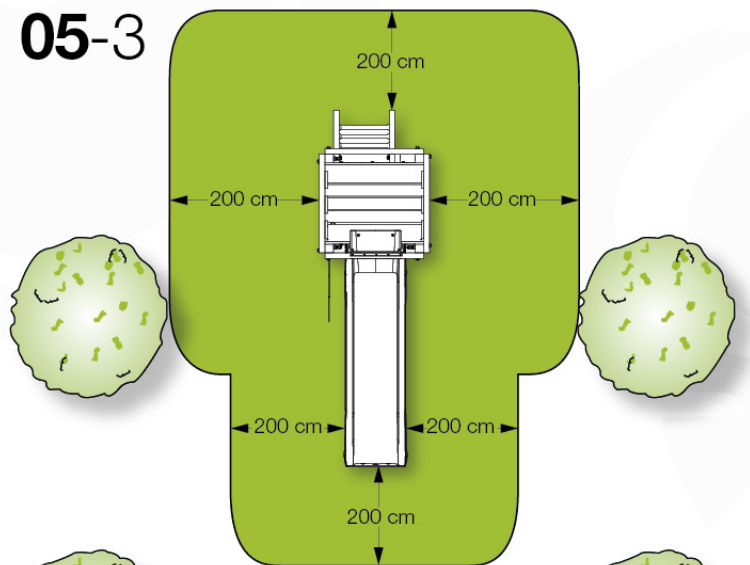

05 Safe Playground Planning

05-1

05-2

05-3

05-4

05-5