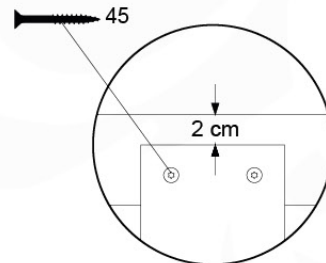

12 Balustrade (2x)

BL21

(194_101)

	PartNo	PartName	QTY.
Hardware Pack 100_601	002_220	Gap Point Screw T25 - 5x45	16
	002_223	Gap Point Screw T25 - 5x80	4
Timber	C74	Beam 740 mm	1
	D65	Board 650 mm	4

Balustrade 80 - P02 U - 13/01/2022 - v4

12-1