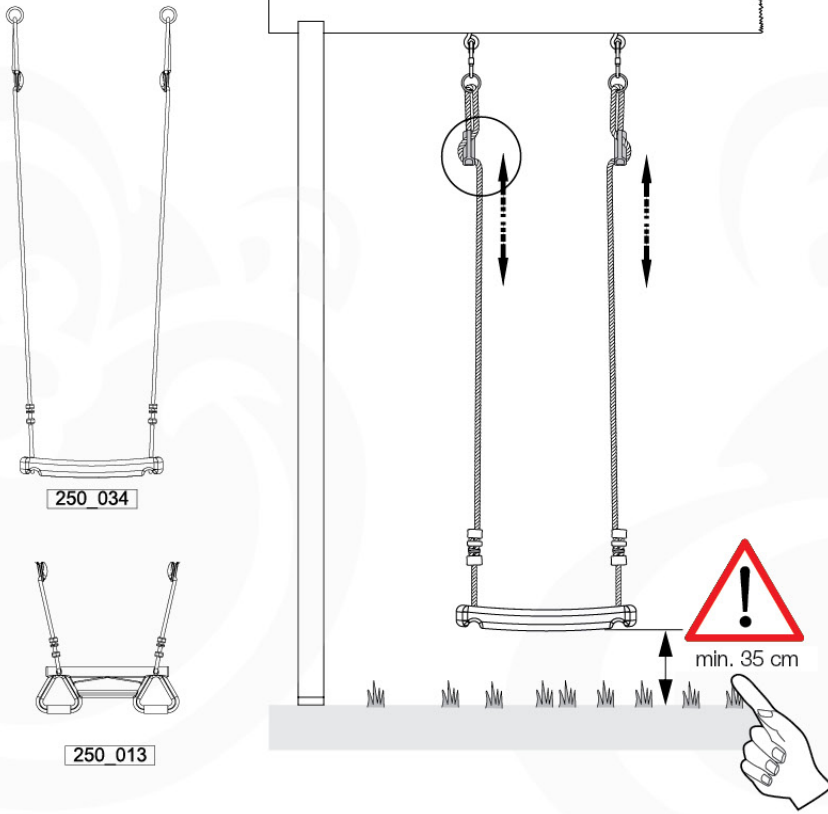

05-6

	PartNo	PartName	QTY.
Hardware Pack	001_406	Stealth Screw 8x45	4
	001_417	Stealth Screw 8x80	4
	001_422	Stealth Screw 8x137	3
	002_220	Gap Point Screw T25 - 5x45	12
	002_223	Gap Point Screw T25 - 5x80	6
Other	005_528	Swing Beam Bracket 7x7	1
	005_529	Swing Beam Bracket 9x9	1
	007_001	Ground-anchor	2
Hardware Pack	022_31x	bpc-base version 3	2
	022_84x	bpc cover	2
	023_031	Finishing Washer GPS 5.0	2
Other	101_003	Swing hook with Carabiner	4

1 - 18-10-2021 - 18-10-2021 - 18-10-2021 - 18-10-2021

06-1

Swing - 06-1 - 18-10-2021 - 18-10-2021 - 18-10-2021 - 18-10-2021

06-2

06-3

06-4

06-5

06-6

06-7

06 - 8

06 - 9

07 - 1

07 - 2

08

09