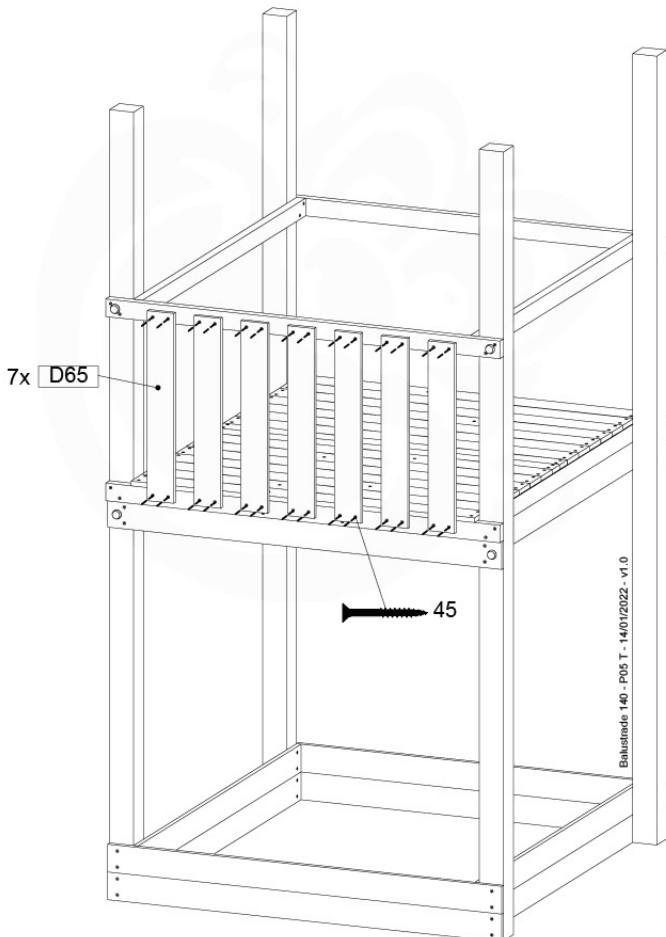

DL 145 Base Tower BT20 - P02 BT20 - 17-11-2021 - v1.0

07-1

07-2

07-3

07-4

DL 146 Base Tower ET20 - P06 B720 - 17-11-2021 - v1.0

08 Extended Tower ET27

	PartNo	PartName	QTY.
Hardware pack	001_406	Stealth Screw 8x45	4
	001_417	Stealth Screw 8x80	2
	002_220	Gap Point Screw T25 - 5x45	90
	002_223	Gap Point Screw T25 - 5x80	20
Other	007_001	Ground-anchor	2
	022_31x	bpc-base version 3	4
	022_84x	bpc cover	4
Timber	B220	Post 90x90 L2200	2
	C74	Beam 740 mm	4
	C141	Beam 1410 mm	1
	D74	Board 740 mm	6
	D123	Board 1230 mm	9
	D141	Board 1410 mm	3

Extension Tower 14080 - P02 - ET27 - 10-1-2022 - v1

08-1

Base Tower

08-2

08-3

Extension Tower 14080 - P17 - ET27_28 - 10-1-2022 - v1

08-4

Extension Tower 14080 - P20 - ET27_28 - 10-1-2022 - v1

09 Balustrade (1x)

BL05

	PartNo	PartName	QTY.
Hardware pack	002_220	Gap Point Screw T25 - 5x45	28
Timber	D65	Board 650 mm	7

Balustrade 140 - FP02 U - 14/01/2022 - v1.0

09-1

10 Balustrade (1x)

BL06

Balustrade 140 - P03 T - 14/01/2022 - v1.0

	PartNo	PartName	QTY.
Hardware pack	002_220	Gap Point Screw T25 - 5x45	28
Timber	D65	Board 650 mm	7

10-1

11 Balustrade (1x)

BL10

	PartNo	PartName	QTY.
Hardware pack	002_220	Gap Point Screw T25 - 5x45	12
	002_223	Gap Point Screw T25 - 5x80	4
Timber	C70	Beam 700 mm	1
	D65	Board 650 mm	3