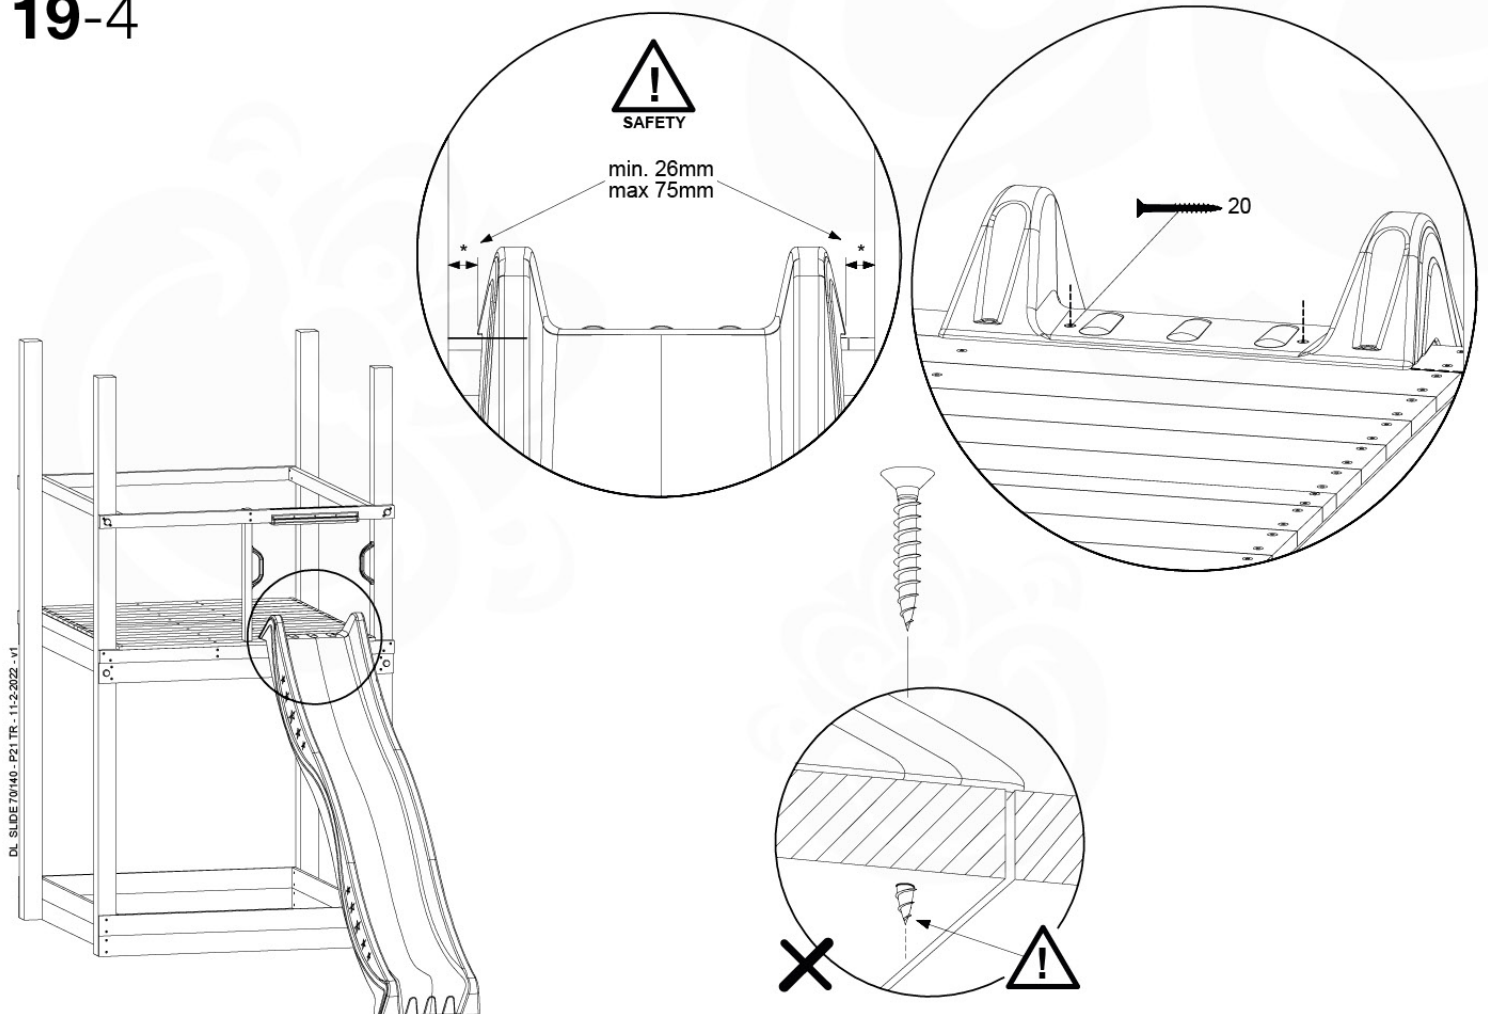

19-4

DL SLIDE 70/140 - P21 TR - 11-2,2022 - v1