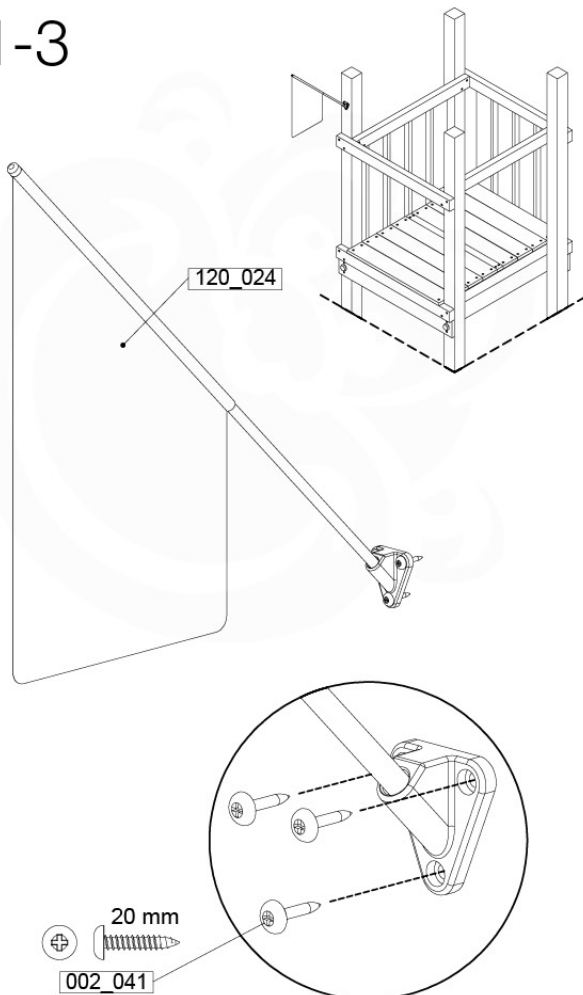

(194_119)

	PartNo	PartName	QTY.
Hardware Pack 100_617	001_406	Stealth Screw 8x45	1
	002_041	Dome head screw 4.5 x 20 mm	3
	002_042	Dome head screw 3.5 x 13mm	4
	002_219	Gap Point Screw T25 - 5x30	2
Other	022_300	Steering Wheel	1
	022_800	Rail P/T 105	1
	022_910	Sandpad	1
	103_901	Logo ID Plate	1
	104_107	Tool Set Climbing Units	1
	120_024	Tower Flag	1
	122_302	Telescope	1

Accessory set - P02 - 29-9-2021 - v4

21-1

21-2

Accessory set - P03 - 28-9-2021 - v4

21-3

21-4

Accessory set - P04 - 28-9-2021 - v4

21-5