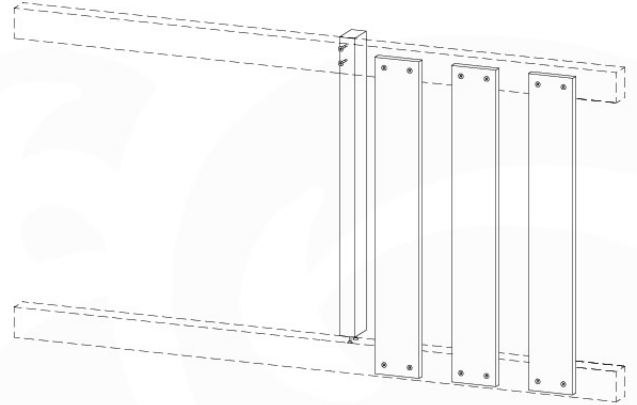

11 Balustrade (1x)

BL10