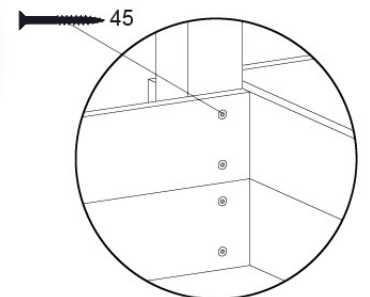

DL 145 Base Tower BT20 - P02 BT20 - 17-11-2021 - v1.0

07-1

07-2

07-3

07-4

DL 146 Base Tower ET20 - P06 B720 - 17-11-2021 - v1.0

08 Extended Tower ET27

	PartNo	PartName	QTY.
Hardware pack	001_406	Stealth Screw 8x45	4
	001_417	Stealth Screw 8x80	2
	002_220	Gap Point Screw T25 - 5x45	90
	002_223	Gap Point Screw T25 - 5x80	20
Other	007_001	Ground-anchor	2
	022_31x	bpc-base version 3	4
	022_84x	bpc cover	4
Timber	B220	Post 90x90 L2200	2
	C74	Beam 740 mm	4
	C141	Beam 1410 mm	1
	D74	Board 740 mm	6
	D123	Board 1230 mm	9
	D141	Board 1410 mm	3

Extension Tower 14080 - P02 - ET27 - 10-1-2022 - v1

08-1

Base Tower

08-2

08-3

Extension Tower 14080 - P17 - ET27_28 - 10-1-2022 - v1

08-4

Extension Tower 14080 - P20 - ET27_28 - 10-1-2022 - v1