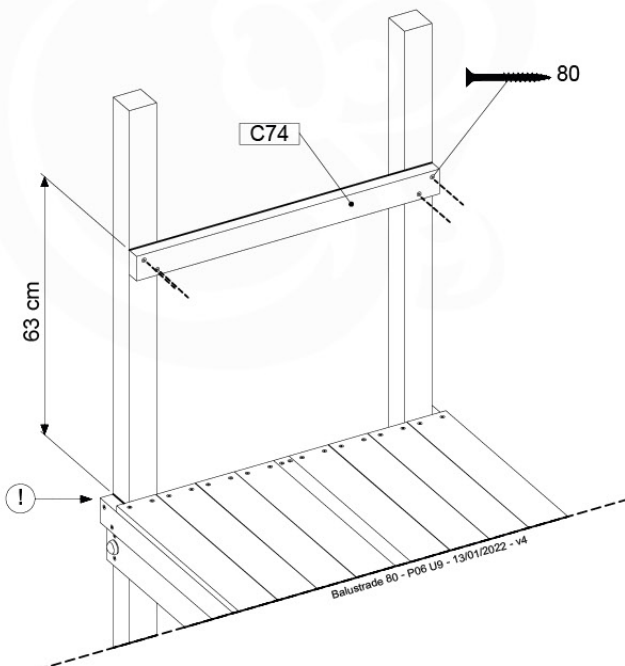

12 Balustrade (2x)

BL21

(194_101)

	PartNo	PartName	QTY.
Hardware Pack 100_601	002_220	Gap Point Screw T25 - 5x45	16
	002_223	Gap Point Screw T25 - 5x80	4
Timber	C74	Beam 740 mm	1
	D65	Board 650 mm	4

Balustrade 80 - P02 U - 13/01/2022 - v4

12-1