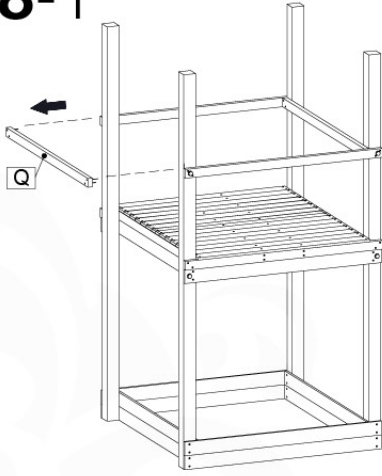

06 Playground Foundation

FD11

07 Base Tower

BT20

	PartNo	PartName	QTY.
Hardware pack	001_406	Stealth Screw 8x45	6
	001_417	Stealth Screw 8x80	4
	002_220	Gap Point Screw T25 - 5x45	135
	002_223	Gap Point Screw T25 - 5x80	40
Other	007_001	Ground-anchor	2
	022_31x	bpc-base version 3	8
	022_84x	bpc cover	8
Timber	B270	Post 90x90 L2700	4
	C141	Beam 1410 mm	10
	D123	Board 1230 mm	17
	D141	Board 1410 mm	12

DL 145 Base Tower BT20 - P02 BT20 - 17-11-2021 - v1.0

07-1

07-2

07-3

07-4

DL 146 Base Tower ET20 - P06 B720 - 17-11-2021 - v1.0

08 Extended Tower ET27

	PartNo	PartName	QTY.
Hardware pack	001_406	Stealth Screw 8x45	4
	001_417	Stealth Screw 8x80	2
	002_220	Gap Point Screw T25 - 5x45	90
	002_223	Gap Point Screw T25 - 5x80	20
Other	007_001	Ground-anchor	2
	022_31x	bpc-base version 3	4
	022_84x	bpc cover	4
Timber	B220	Post 90x90 L2200	2
	C74	Beam 740 mm	4
	C141	Beam 1410 mm	1
	D74	Board 740 mm	6
	D123	Board 1230 mm	9
	D141	Board 1410 mm	3

Extension Tower 14080 - P02 - ET27 - 10-1-2022 - v1

08-1

Base Tower

08-2

08-3

Extension Tower 14080 - P17 - ET27_28 - 10-1-2022 - v1

08-4

Extension Tower 14080 - P20 - ET27_28 - 10-1-2022 - v1