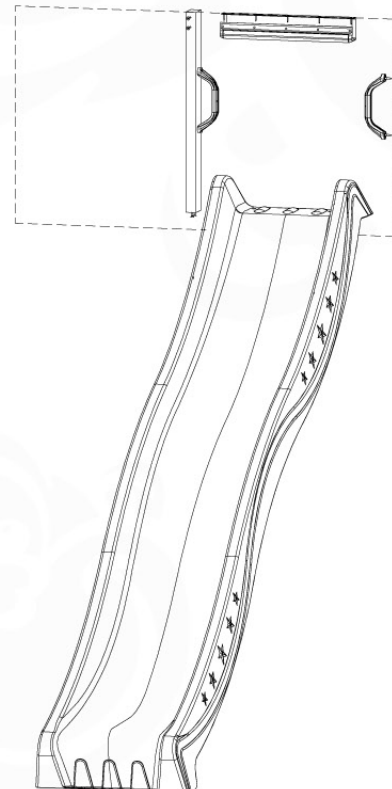

19 Slide

SL29

	PartNo	PartName	QTY.
Hardware pack	000_101	Nail Pan Head	10
	002_223	Gap Point Screw T25 - 5x80	4
	002_308	Gap Point Screw T25 - 5x20	2
Other	120_102	Handgrip set (complete 2x)	1
	123_200	Bumperpad	1
	334_xxx / 324_xxx	Wavy Star Slide XXL 2650 mm / Wavy Star Slide XL 2200 mm	1
Timber	C70	Beam 700 mm	1

DL SLIDE 70/140 - P05 TR - 11-2-2022 - v1