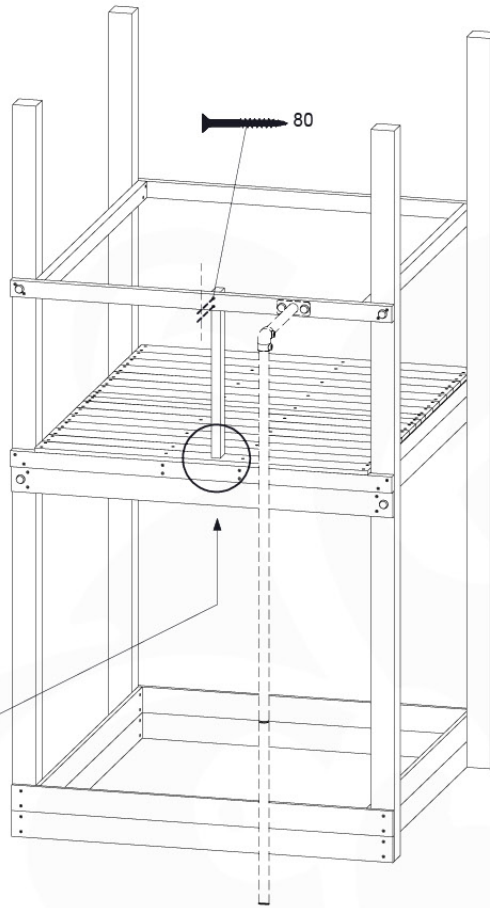

20-1

21 Accessories

AC01

(194_119)

	PartNo	PartName	QTY.
Hardware Pack 100_617	001_406	Stealth Screw 8x45	1
	002_041	Dome head screw 4.5 x 20 mm	3
	002_042	Dome head screw 3.5 x 13mm	4
	002_219	Gap Point Screw T25 - 5x30	2
Other	022_300	Steering Wheel	1
	022_800	Rail P/T 105	1
	022_910	Sandpad	1
	103_901	Logo ID Plate	1
	104_107	Tool Set Climbing Units	1
	120_024	Tower Flag	1
	122_302	Telescope	1

Accessory set - P02 - 29-9-2021 - v4