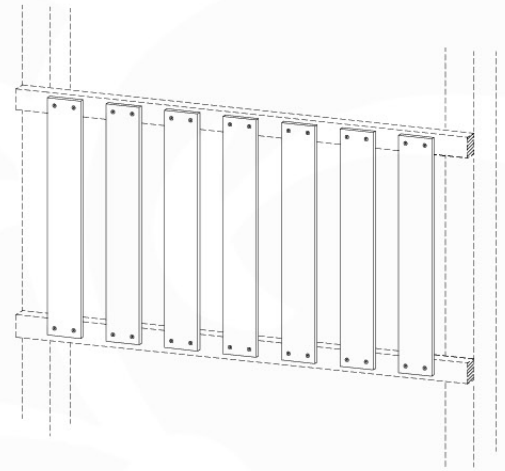

09 Balustrade (1x)

BL05

	PartNo	PartName	QTY.
Hardware pack	002_220	Gap Point Screw T25 - 5x45	28
Timber	D65	Board 650 mm	7

Balustrade 140 - FP02 U - 14/01/2022 - v1.0

09-1

10 Balustrade (1x)

BL06

Balustrade 140 - P03 T - 14/01/2022 - v1.0