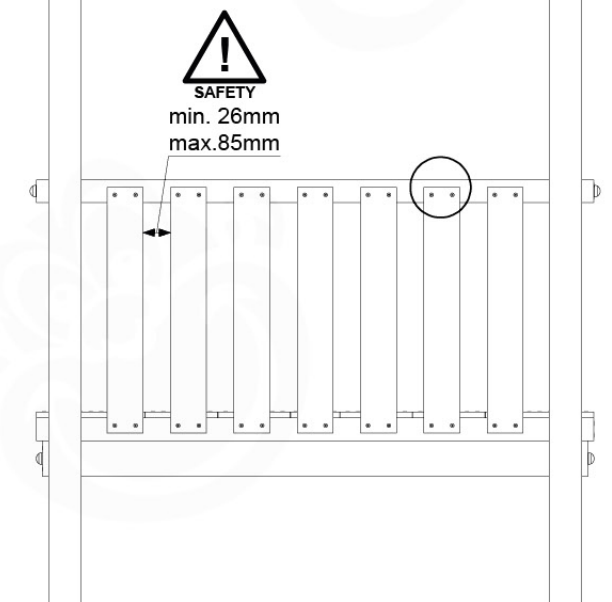

09 Balustrade (1x)

BL05

	PartNo	PartName	QTY.
Hardware pack	002_220	Gap Point Screw T25 - 5x45	28
Timber	D65	Board 650 mm	7

Balustrade 140 - FP02 U - 14/01/2022 - v1.0

09-1

10 Balustrade (1x)

BL06

Balustrade 140 - P03 T - 14/01/2022 - v1.0