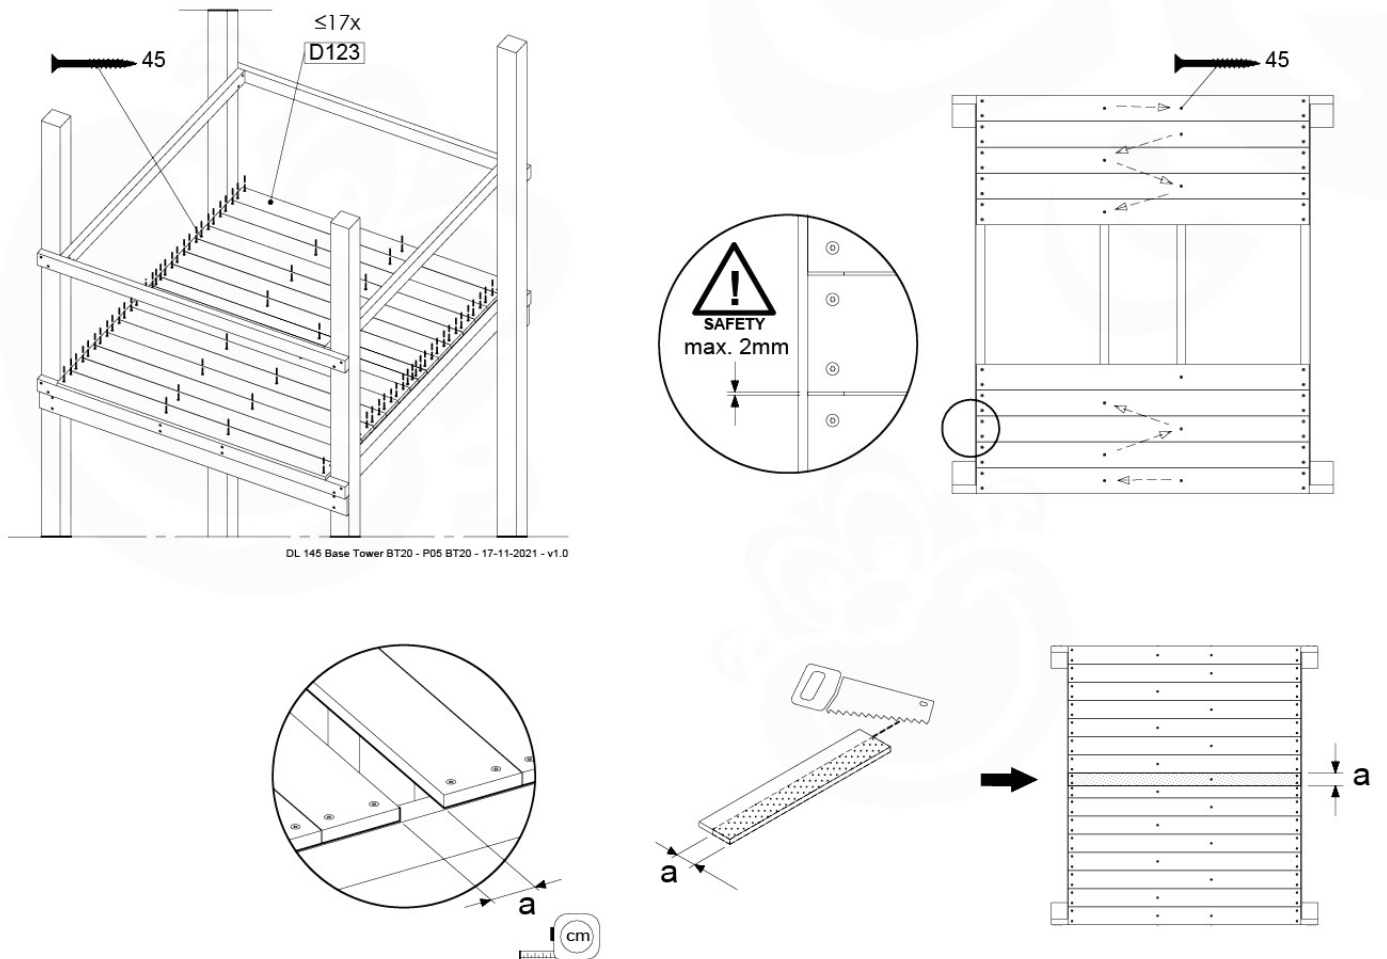

06 Playground Foundation

FD11

07 Base Tower

BT20

	PartNo	PartName	QTY.
Hardware pack	001_406	Stealth Screw 8x45	6
	001_417	Stealth Screw 8x80	4
	002_220	Gap Point Screw T25 - 5x45	135
	002_223	Gap Point Screw T25 - 5x80	40
Other	007_001	Ground-anchor	2
	022_31x	bpc-base version 3	8
	022_84x	bpc cover	8
Timber	B270	Post 90x90 L2700	4
	C141	Beam 1410 mm	10
	D123	Board 1230 mm	17
	D141	Board 1410 mm	12

DL 145 Base Tower BT20 - P02 BT20 - 17-11-2021 - v1.0

07-1

07-2

07-3

07-4

DL 146 Base Tower ET20 - P06 B720 - 17-11-2021 - v1.0

08 Extended Tower ET27

	PartNo	PartName	QTY.
Hardware pack	001_406	Stealth Screw 8x45	4
	001_417	Stealth Screw 8x80	2
	002_220	Gap Point Screw T25 - 5x45	90
	002_223	Gap Point Screw T25 - 5x80	20
Other	007_001	Ground-anchor	2
	022_31x	bpc-base version 3	4
	022_84x	bpc cover	4
Timber	B220	Post 90x90 L2200	2
	C74	Beam 740 mm	4
	C141	Beam 1410 mm	1
	D74	Board 740 mm	6
	D123	Board 1230 mm	9
	D141	Board 1410 mm	3

Extension Tower 14080 - P02 - ET27 - 10-1-2022 - v1

08-1

Base Tower

08-2

08-3

Extension Tower 14080 - P17 - ET27_28 - 10-1-2022 - v1

08-4

Extension Tower 14080 - P20 - ET27_28 - 10-1-2022 - v1