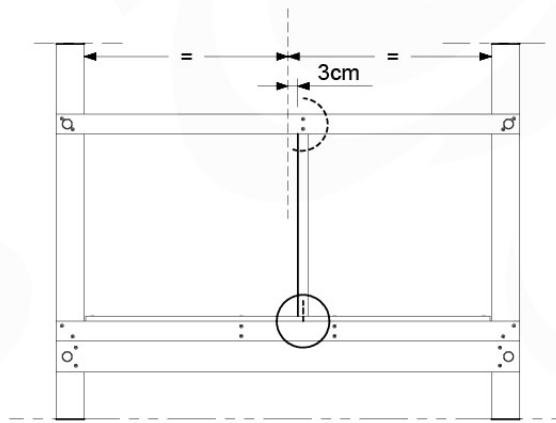

11 Balustrade (1x)

BL10

	PartNo	PartName	QTY.
Hardware pack	002_220	Gap Point Screw T25 - 5x45	12
	002_223	Gap Point Screw T25 - 5x80	4
Timber	C70	Beam 700 mm	1
	D65	Board 650 mm	3

DL Half Balustrade 70/140 - P05 TR - 14/01/2022 - v1

11-1

DL Half Balustrade 70/140 - P05 TR - 14/01/2022 - v1