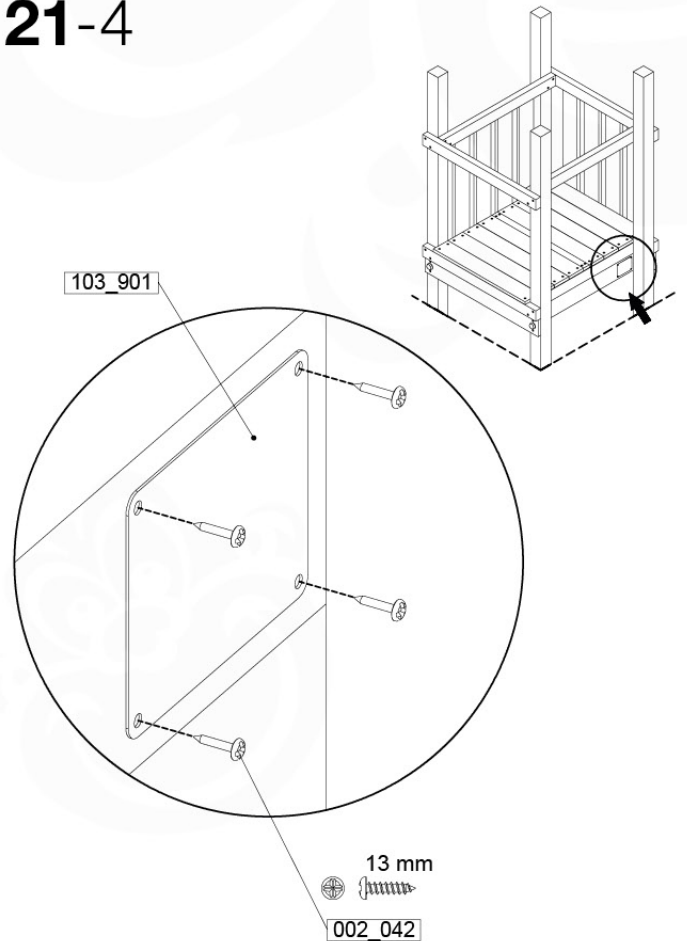

21-4

Accessory set - P04 - 28-9-2021 - v4