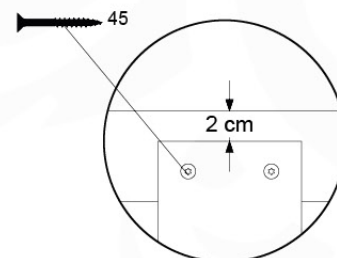

09 Balustrade (1x)

BL05

	PartNo	PartName	QTY.
Hardware pack	002_220	Gap Point Screw T25 - 5x45	28
Timber	D65	Board 650 mm	7

Balustrade 140 - FP02 U - 14/01/2022 - v1.0

09-1