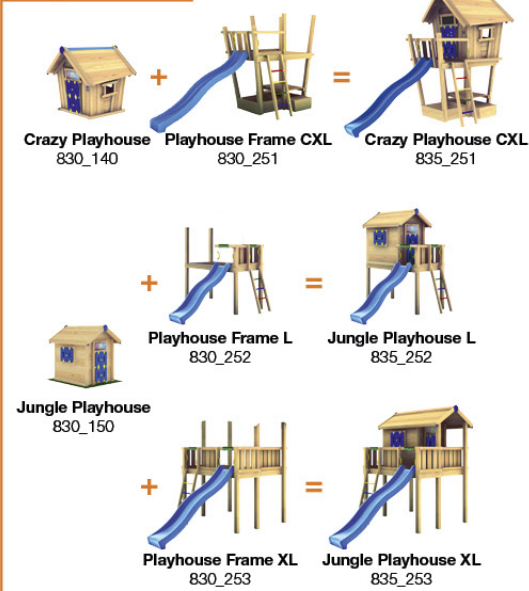

1x
022_910

Radius = 3 mm

AK115146 Intro - s08-Chalet 2.1 - 05/04/2022 - v1

22

Playtowers

Playhouses

Modules

Links