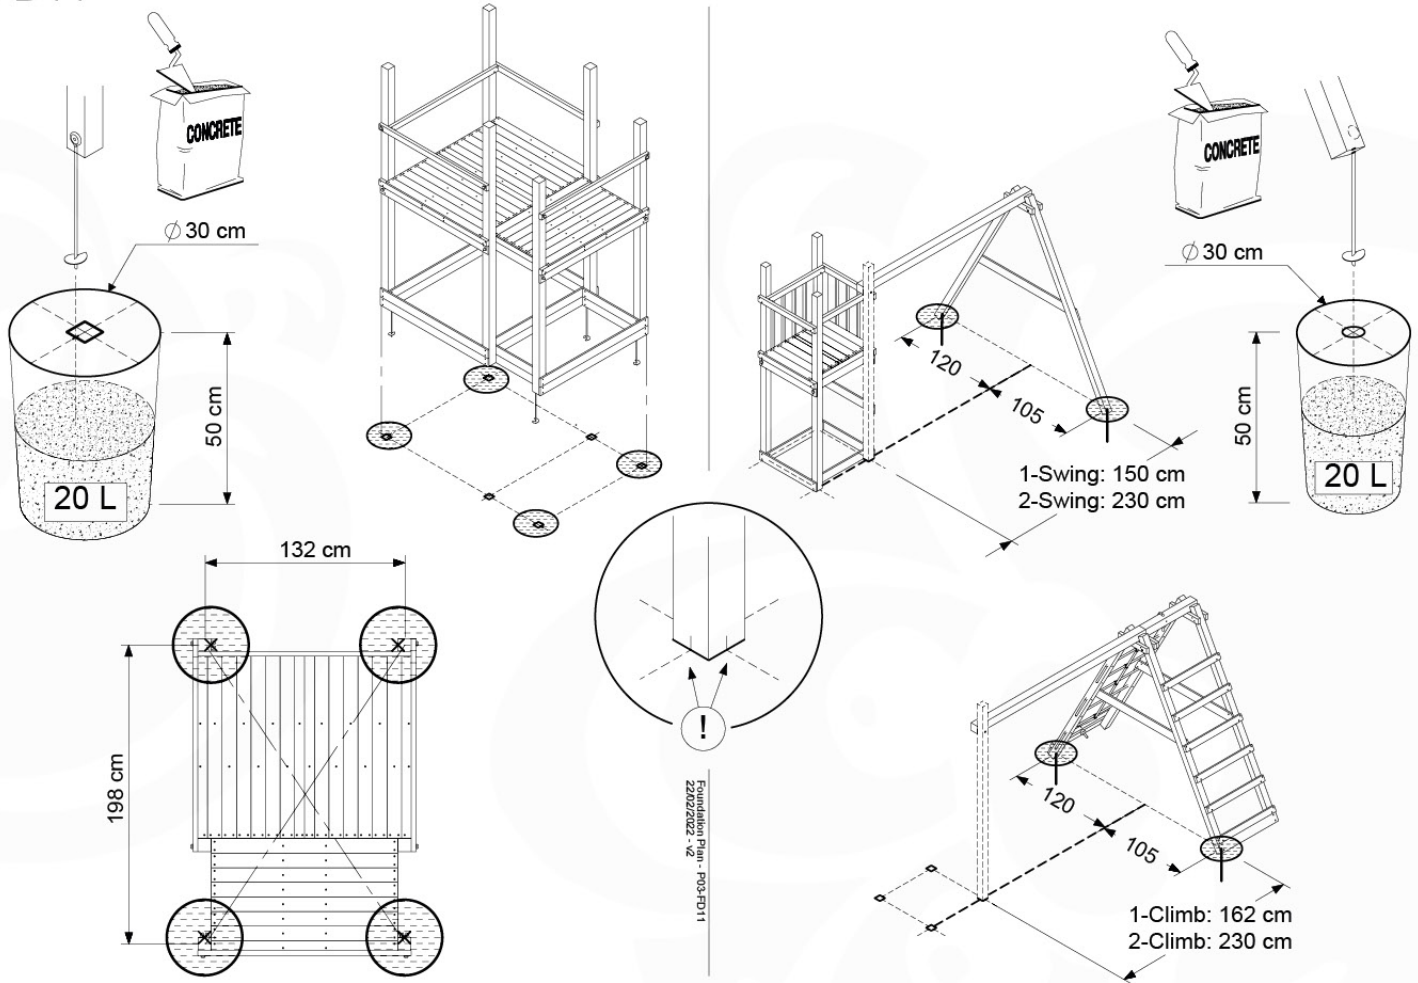

06 Playground Foundation

FD11

07 Base Tower

BT20

	PartNo	PartName	QTY.
Hardware pack	001_406	Stealth Screw 8x45	6
	001_417	Stealth Screw 8x80	4
	002_220	Gap Point Screw T25 - 5x45	135
	002_223	Gap Point Screw T25 - 5x80	40
Other	007_001	Ground-anchor	2
	022_31x	bpc-base version 3	8
	022_84x	bpc cover	8
Timber	B270	Post 90x90 L2700	4
	C141	Beam 1410 mm	10
	D123	Board 1230 mm	17
	D141	Board 1410 mm	12

DL 145 Base Tower BT20 - P02 BT20 - 17-11-2021 - v1.0

07-1

07-2

07-3

07-4

DL 146 Base Tower ET20 - P06 B720 - 17-11-2021 - v1.0

08 Extended Tower ET27

	PartNo	PartName	QTY.
Hardware pack	001_406	Stealth Screw 8x45	4
	001_417	Stealth Screw 8x80	2
	002_220	Gap Point Screw T25 - 5x45	90
	002_223	Gap Point Screw T25 - 5x80	20
Other	007_001	Ground-anchor	2
	022_31x	bpc-base version 3	4
	022_84x	bpc cover	4
Timber	B220	Post 90x90 L2200	2
	C74	Beam 740 mm	4
	C141	Beam 1410 mm	1
	D74	Board 740 mm	6
	D123	Board 1230 mm	9
	D141	Board 1410 mm	3