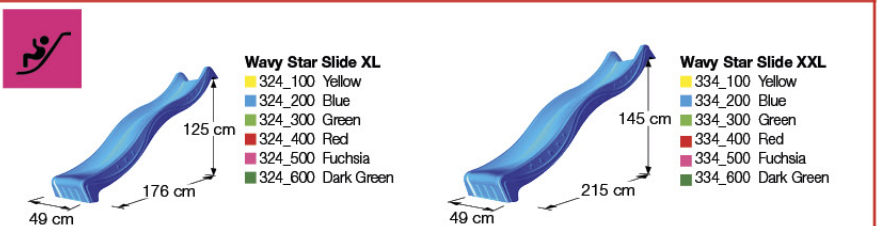

Accessories