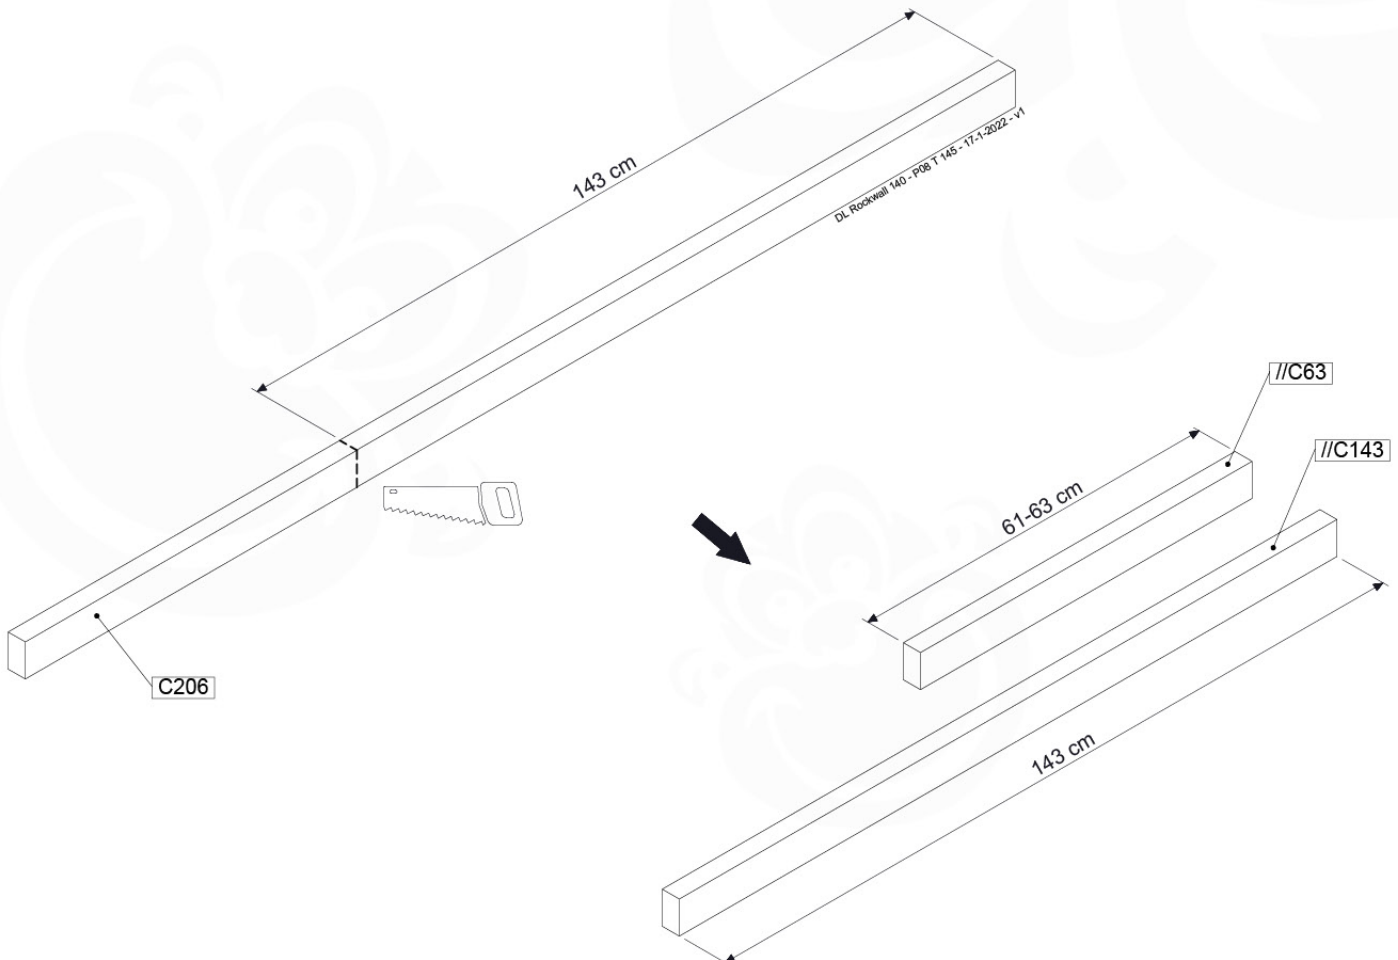

13 Rock Wall

RW19

	PartNo	PartName	QTY.
Hardware pack	001_102	Washer Head Screw T40 M8x30	10
	002_220	Gap Point Screw T25 - 5x45	32
	002_223	Gap Point Screw T25 - 5x80	5
	003_010	M8 spring lock washer	10
	004_050	M8 22mm Drive in Nut	10
Other	022_50x	Climbing Rock	5
	120_102	Handgrip set (complete 2x)	1
Timber	C206	Beam 2060 mm	1
	D65	Board 650 mm	7

DL-Rockwall 140 - P04 TL 145 - 17-1-2022 - v1

13-1