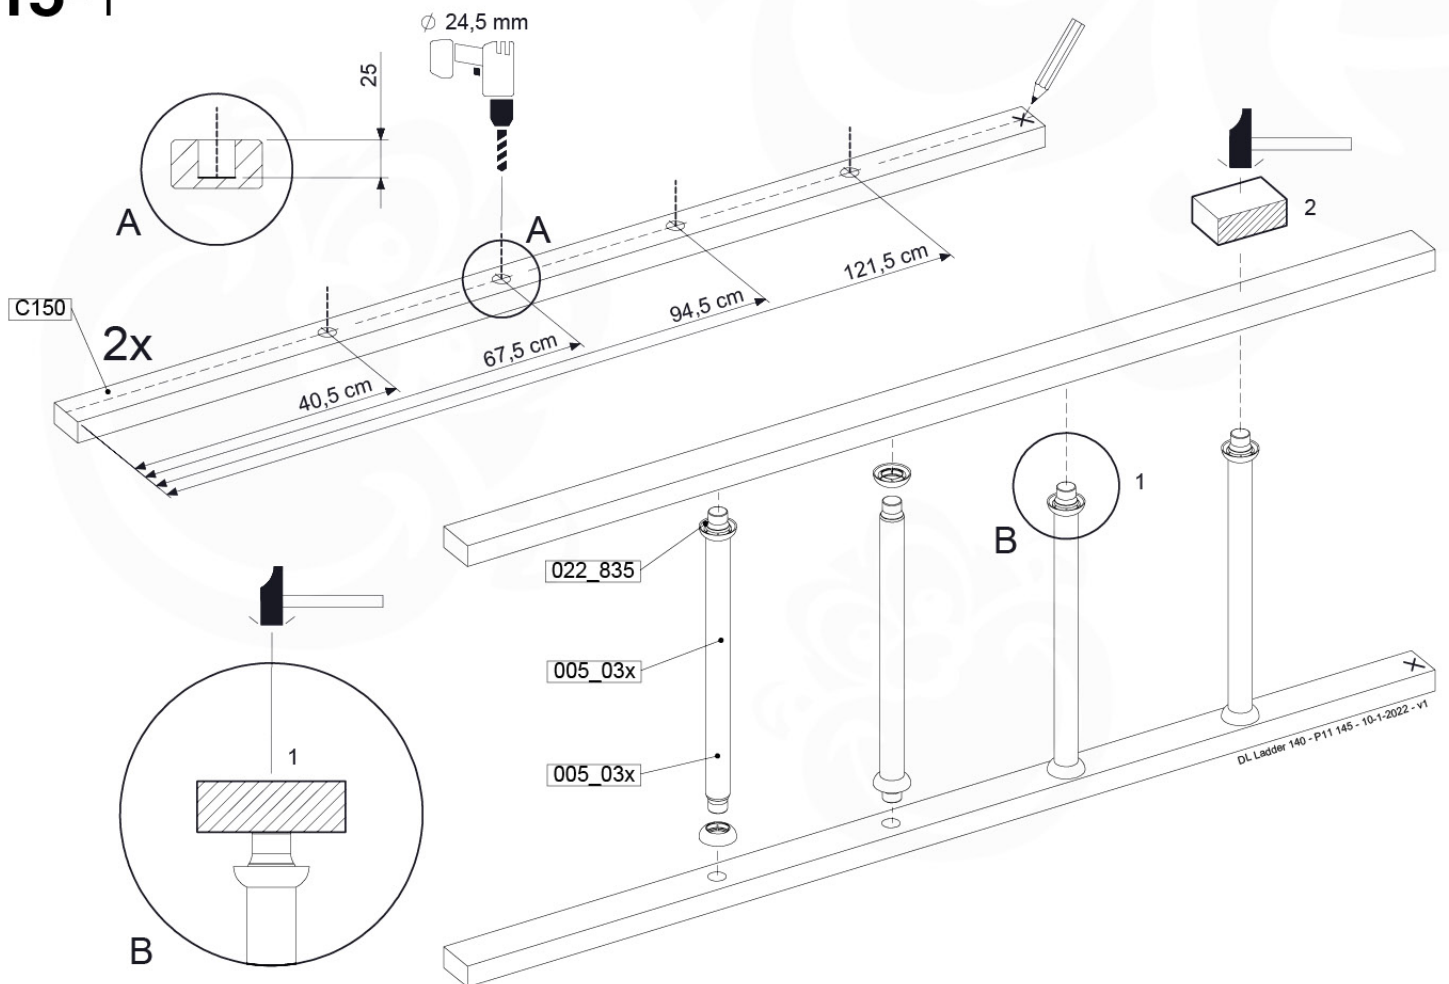

15-1

DL Ladder 140 - P11 145 - 10-1-2022 - v1