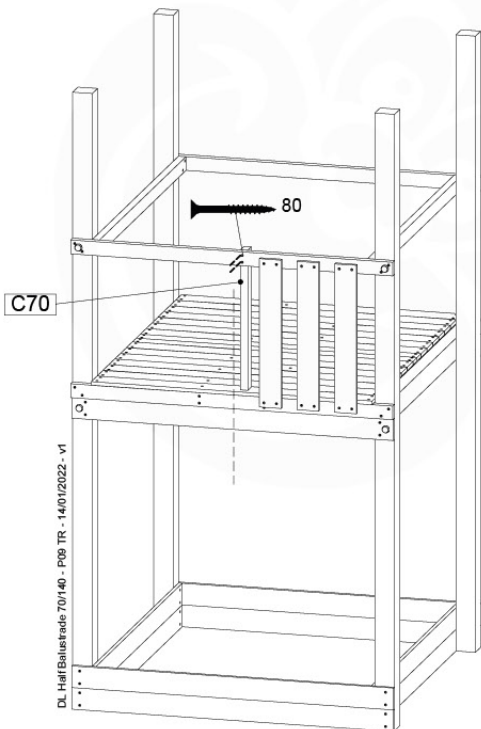

	PartNo	PartName	QTY.
Hardware pack	002_220	Gap Point Screw T25 - 5x45	28
Timber	D65	Board 650 mm	7

10-1

11 Balustrade (1x)

BL10

	PartNo	PartName	QTY.
Hardware pack	002_220	Gap Point Screw T25 - 5x45	12
	002_223	Gap Point Screw T25 - 5x80	4
Timber	C70	Beam 700 mm	1
	D65	Board 650 mm	3

DL Half Balustrade 70/140 - P05 TR - 14/01/2022 - v1

11-1

DL Half Balustrade 70/140 - P05 TR - 14/01/2022 - v1

12 Balustrade (2x)

BL21

(194_101)

	PartNo	PartName	QTY.
Hardware Pack 100_601	002_220	Gap Point Screw T25 - 5x45	16
	002_223	Gap Point Screw T25 - 5x80	4
Timber	C74	Beam 740 mm	1
	D65	Board 650 mm	4