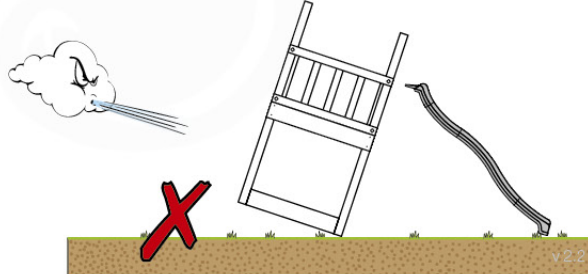

06 Playground Foundation

FD11

07 Base Tower

BT20

	PartNo	PartName	QTY.
Hardware pack	001_406	Stealth Screw 8x45	6
	001_417	Stealth Screw 8x80	4
	002_220	Gap Point Screw T25 - 5x45	135
	002_223	Gap Point Screw T25 - 5x80	40
Other	007_001	Ground-anchor	2
	022_31x	bpc-base version 3	8
	022_84x	bpc cover	8
Timber	B270	Post 90x90 L2700	4
	C141	Beam 1410 mm	10
	D123	Board 1230 mm	17
	D141	Board 1410 mm	12