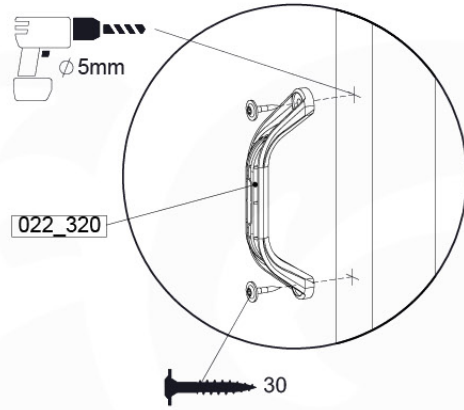

Balustrade 80 - P02 U - 13/01/2022 - v4

12-1

13 Rock Wall

RW19

	PartNo	PartName	QTY.
Hardware pack	001_102	Washer Head Screw T40 M8x30	10
	002_220	Gap Point Screw T25 - 5x45	32
	002_223	Gap Point Screw T25 - 5x80	5
	003_010	M8 spring lock washer	10
	004_050	M8 22mm Drive in Nut	10
Other	022_50x	Climbing Rock	5
	120_102	Handgrip set (complete 2x)	1
Timber	C206	Beam 2060 mm	1
	D65	Board 650 mm	7

DL-Rockwall 140 - P04 TL 145 - 17-1-2022 - v1

13-1

13-2

13-3

13-4

14 Roof

RF15

	PartNo	PartName	QTY.
Hardware pack	001_417	Stealth Screw 8x80	4
	002_220	Gap Point Screw T25 - 5x45	108
Timber	C96	Beam L=(900+beam height) mm	4
	D123	Board 1230 mm	1
	D154	Board 1540 mm	24