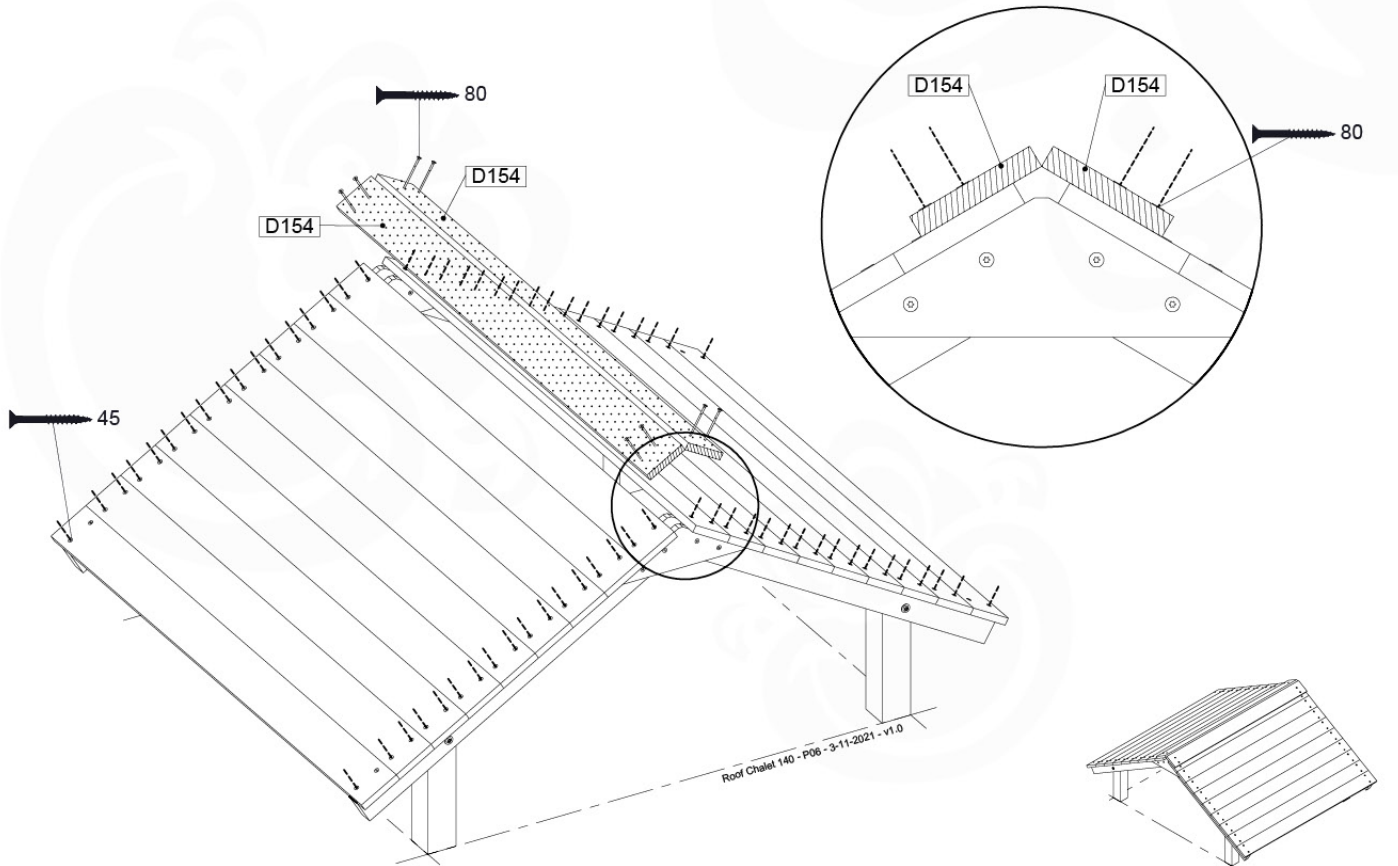

Roof Chalet 140 - P02 - 3-11-2021 - v1.0

14-1

14-2

14-3

14-4

15 Ladder

LA25

	PartNo	PartName	QTY.
Hardware pack	001_404	Stealth Screw 8x30	4
	002_219	Gap Point Screw T25 - 5x30	4
	002_220	Gap Point Screw T25 - 5x45	8
	002_223	Gap Point Screw T25 - 5x80	4
Other	005_03x	Ladder Rung Y/B/G/R	4
	005_522	Connection Bracket Mini Market	2
	022_835	Rung Cap	8
	120_102	Handgrip set (complete 2x)	1
Timber	C70	Beam 700 mm	1
	C150	Beam 1500 mm	2