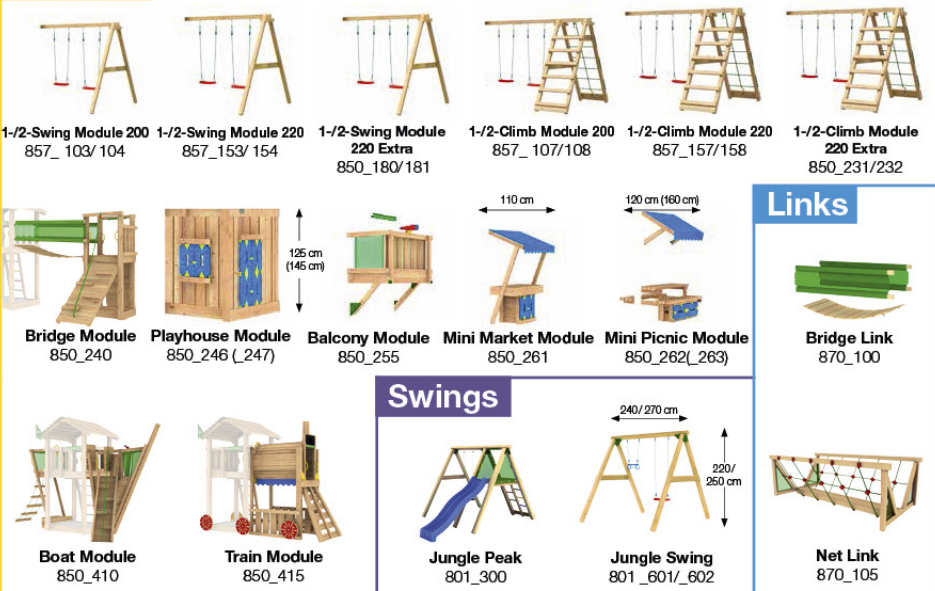

Accessory set - P02 - 29-9-2021 - v4

21-1

21-2

Accessory set - P03 - 28-9-2021 - v4

21-3

21-4

Accessory set - P04 - 28-9-2021 - v4

21-5

1x
022_910

Radius = 3 mm

AK115146 Intro - s08-Chalet 2.1 - 05/04/2022 - v1

22

Playtowers

Playhouses

Modules

Links