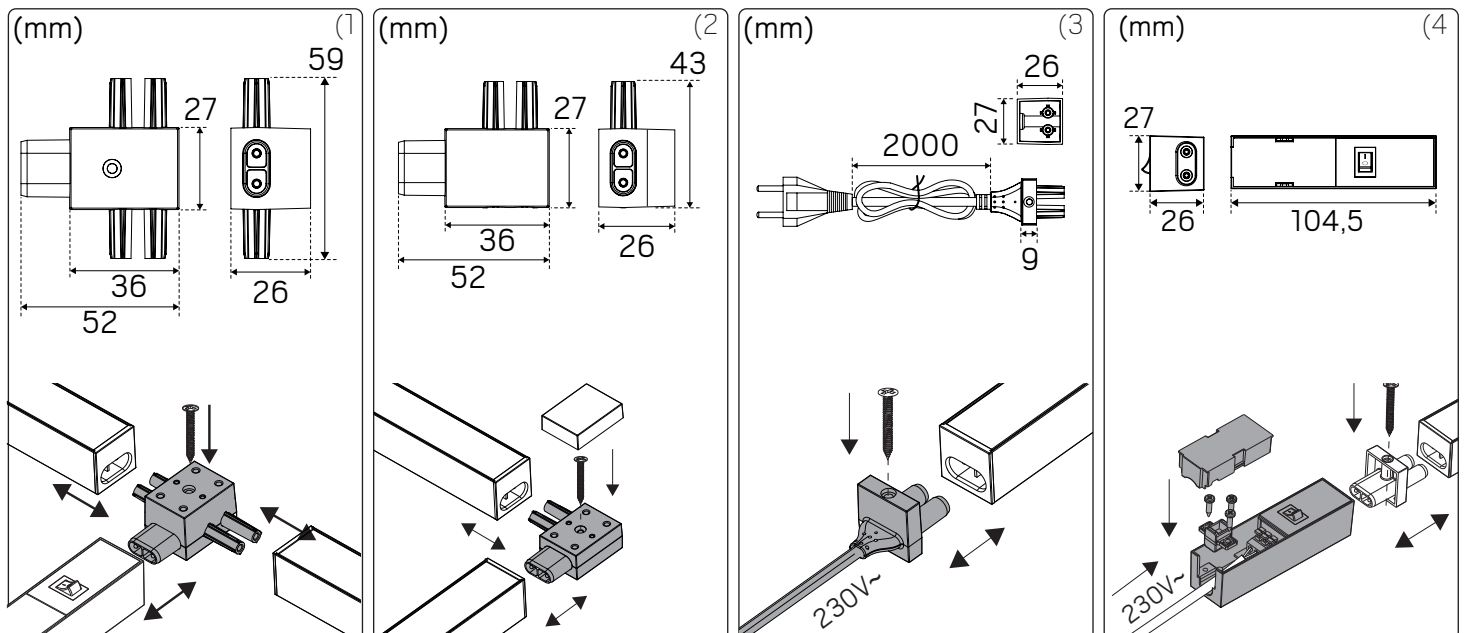

## Accessories

E-nr	Snro	El.nr	GTIN	Name
7507916	4143786	3207063	7392971143422	Shelf Line 230V Joint T <sup>1</sup>
7507917	4143787	3207064	7392971143439	Shelf Line 230V Joint L <sup>2</sup>
7507918	4143788	3207065	7392971143446	Shelf Line 230V Connection 2m <sup>3</sup>
7507919	4143789	3207066	7392971143453	Shelf Line 230V Connection with switch <sup>4</sup>