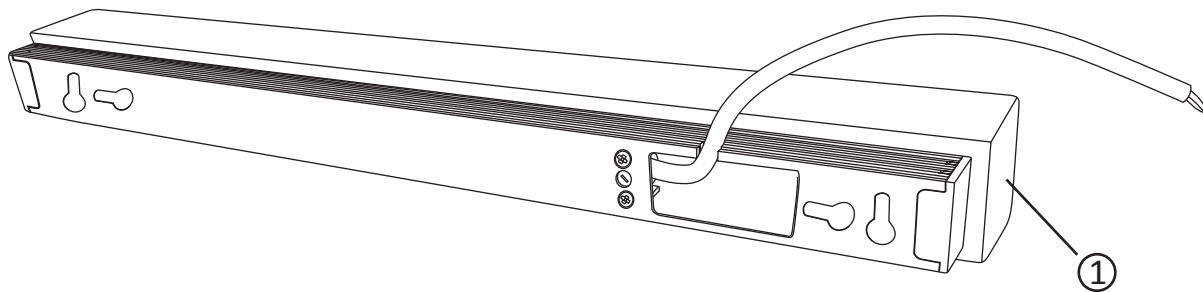

NORO

FLEX LED
415/590/890/1190

FLEX LED 415/590/890/1190		
Art. nr.	Qty	Meas. (mm)
①	1	415/590/890/1190 X 38 X 55
②	2	35 X 30 X 22
③	2	50 X 30 X 10

~230V

Only By Professional

1

~230V

Only By Professional