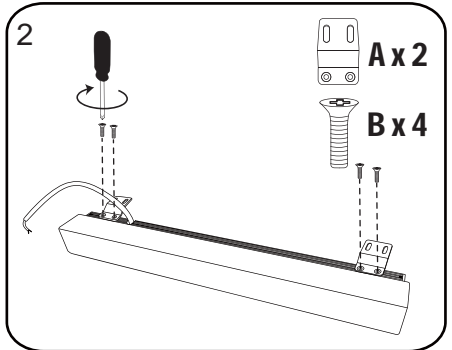

NORO

FLEX LED
415/590/890/1190

FLEX LED 415/590/890/1190		
Art. nr.	Qty	Meas. (mm)
①	1	415/590/890/1190 X 38 X 55
②	2	35 X 30 X 22
③	2	50 X 30 X 10

~230V

Only By Professional

1

~230V

Only By Professional