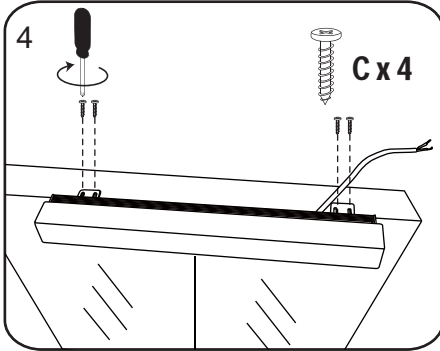

NORO

FLEX LED
415/590/890/1190

FLEX LED 415/590/890/1190		
Art. nr.	Qty	Meas. (mm)
①	1	415/590/890/1190 X 38 X 55
②	2	35 X 30 X 22
③	2	50 X 30 X 10

~230V

Only By Professional

1

~230V

Only By Professional