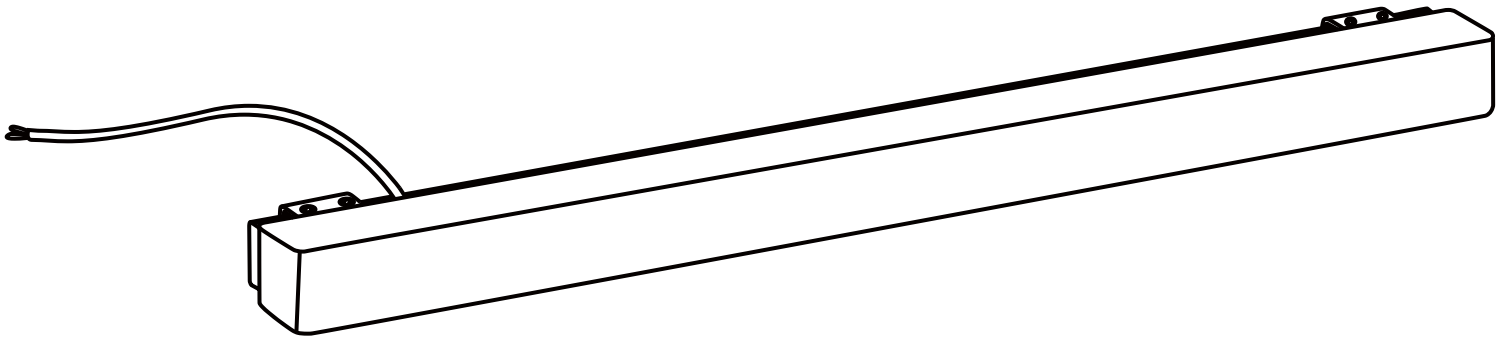

NORO

FLEX LED
415/590/890/1190

FLEX LED 415/590/890/1190		
Art. nr.	Qty	Meas. (mm)
①	1	415/590/890/1190 X 38 X 55
②	2	35 X 30 X 22
③	2	50 X 30 X 10

~230V

Only By Professional

1

~230V

Only By Professional