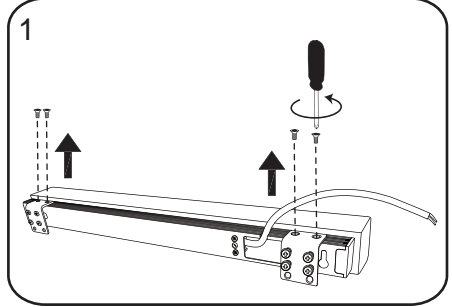

NORO

FLEX LED
415/590/890/1190

FLEX LED 415/590/890/1190		
Art. nr.	Qty	Meas. (mm)
①	1	415/590/890/1190 X 38 X 55
②	2	35 X 30 X 22
③	2	50 X 30 X 10

~230V

Only By Professional

1

~230V

Only By Professional