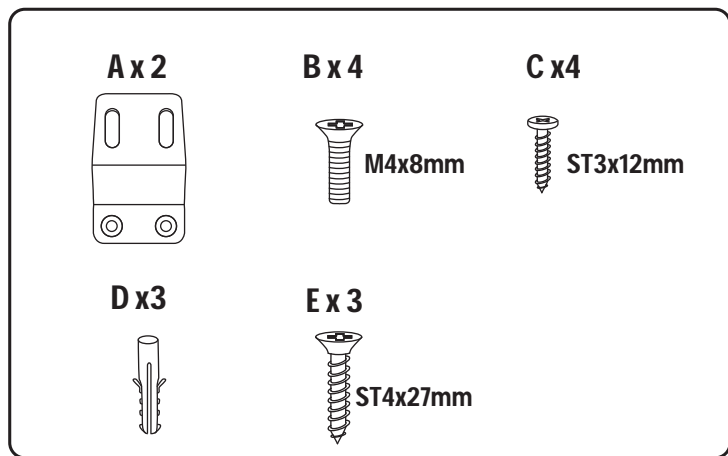

NORO

FLEX LED
415/590/890/1190

FLEX LED 415/590/890/1190		
Art. nr.	Qty	Meas. (mm)
①	1	415/590/890/1190 X 38 X 55
②	2	35 X 30 X 22
③	2	50 X 30 X 10

~230V

Only By Professional

1

~230V

Only By Professional