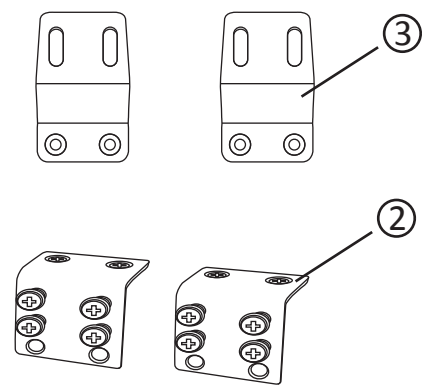

NORO

FLEX LED
415/590/890/1190

FLEX LED 415/590/890/1190		
Art. nr.	Qty	Meas. (mm)
①	1	415/590/890/1190 X 38 X 55
②	2	35 X 30 X 22
③	2	50 X 30 X 10

~230V

Only By Professional

1

~230V

Only By Professional