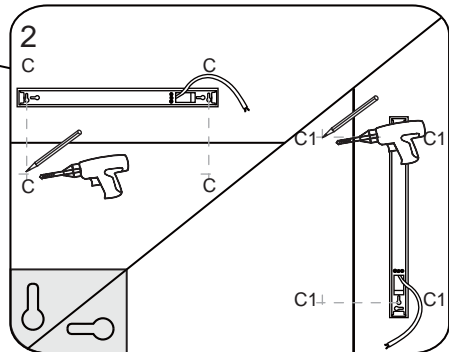

3

FLEX LED

415/590/890/1190

035 166430 **SE**
info@noro.se

020 7435740 **FI**
info@norokylpyhuone.fi

216 28860 **NO**
info@noro.se

702 52822 **DK**
info@noro.dk