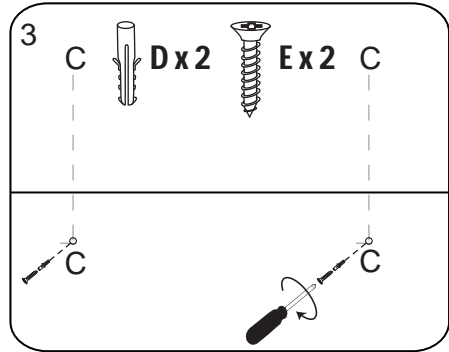

3

FLEX LED

415/590/890/1190

035 166430 **SE**
info@noro.se

020 7435740 **FI**
info@norokylpyhuone.fi

216 28860 **NO**
info@noro.se

702 52822 **DK**
info@noro.dk