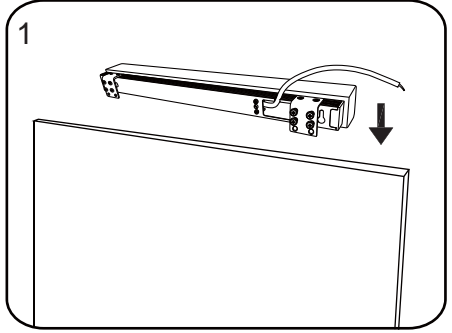

NORO

FLEX LED
415/590/890/1190

FLEX LED 415/590/890/1190		
Art. nr.	Qty	Meas. (mm)
①	1	415/590/890/1190 X 38 X 55
②	2	35 X 30 X 22
③	2	50 X 30 X 10

~230V

Only By Professional

1

~230V

Only By Professional