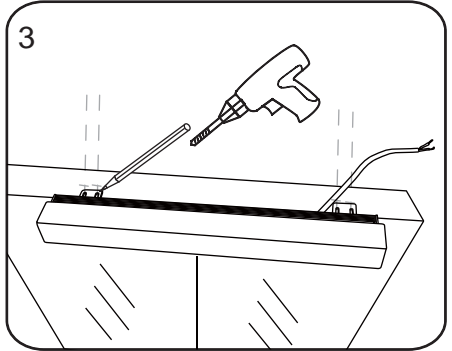

NORO

FLEX LED
415/590/890/1190

FLEX LED 415/590/890/1190		
Art. nr.	Qty	Meas. (mm)
①	1	415/590/890/1190 X 38 X 55
②	2	35 X 30 X 22
③	2	50 X 30 X 10

~230V

Only By Professional

1

~230V

Only By Professional