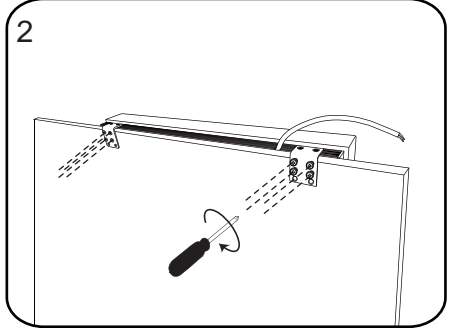

NORO

FLEX LED
415/590/890/1190

FLEX LED 415/590/890/1190		
Art. nr.	Qty	Meas. (mm)
①	1	415/590/890/1190 X 38 X 55
②	2	35 X 30 X 22
③	2	50 X 30 X 10

~230V

Only By Professional

1

~230V

Only By Professional