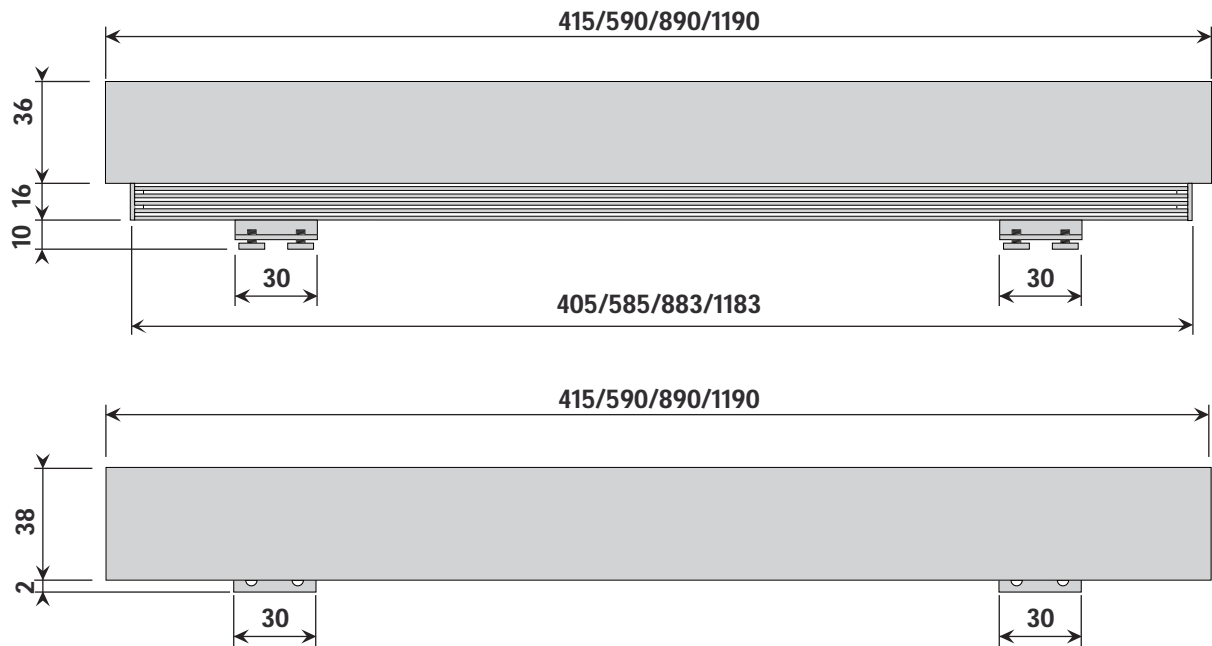

NORO

FLEX LED
415/590/890/1190

FLEX LED 415/590/890/1190		
Art. nr.	Qty	Meas. (mm)
①	1	415/590/890/1190 X 38 X 55
②	2	35 X 30 X 22
③	2	50 X 30 X 10

~230V

Only By Professional

1

~230V

Only By Professional