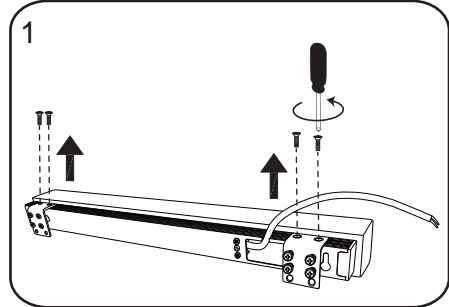

3

FLEX LED

415/590/890/1190

035 166430 **SE**
info@noro.se

020 7435740 **FI**
info@norokylpyhuone.fi

216 28860 **NO**
info@noro.se

702 52822 **DK**
info@noro.dk