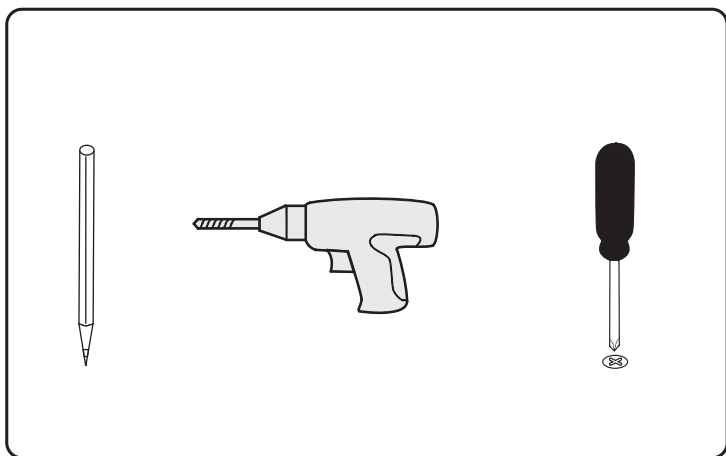

NORO

FLEX LED
415/590/890/1190

FLEX LED 415/590/890/1190		
Art. nr.	Qty	Meas. (mm)
①	1	415/590/890/1190 X 38 X 55
②	2	35 X 30 X 22
③	2	50 X 30 X 10

~230V

Only By Professional

1

~230V

Only By Professional