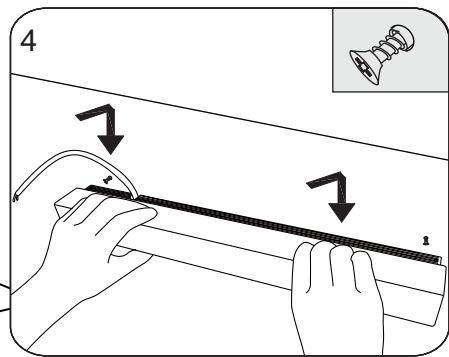

3

FLEX LED

415/590/890/1190

035 166430 **SE**
info@noro.se

020 7435740 **FI**
info@norokylpyhuone.fi

216 28860 **NO**
info@noro.se

702 52822 **DK**
info@noro.dk