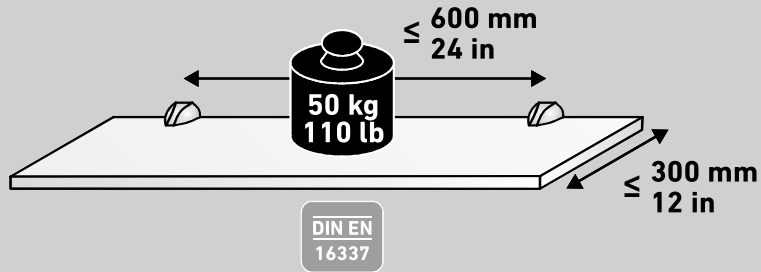

SCOOP MAXI

TOX
GERMANY

PZ 2 $\varnothing 5,5 \times 70$ mm
#12x2.8 in

$\varnothing 10 \times 60$ mm
#12-14x2.4 in

$\varnothing 10$ mm
25/64 in

SCOOP MAXI-SET
sterling

made in Taiwan

designed in Germany