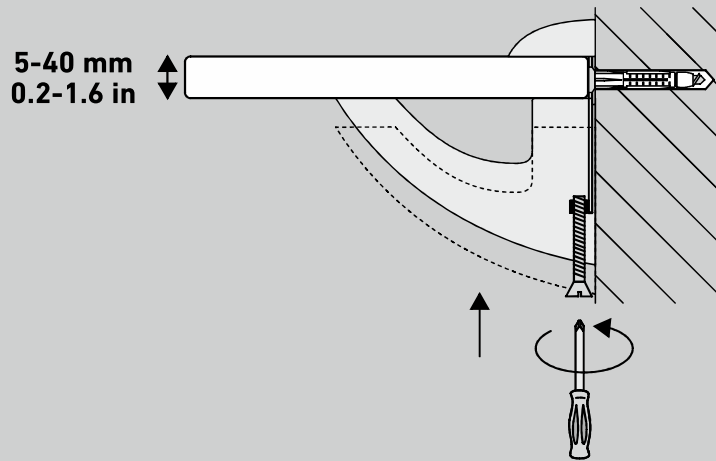

SCOOP MAXI

TOX
GERMANY

PZ 2 $\varnothing 5,5 \times 70$ mm
#12x2.8 in

$\varnothing 10 \times 60$ mm
#12-14x2.4 in

$\varnothing 10$ mm
25/64 in

SCOOP MAXI-SET
sterling

made in Taiwan

designed in Germany

DOLLE

W-von-Siemens-Str. 13
68649 Gross-Rohrheim
Germany