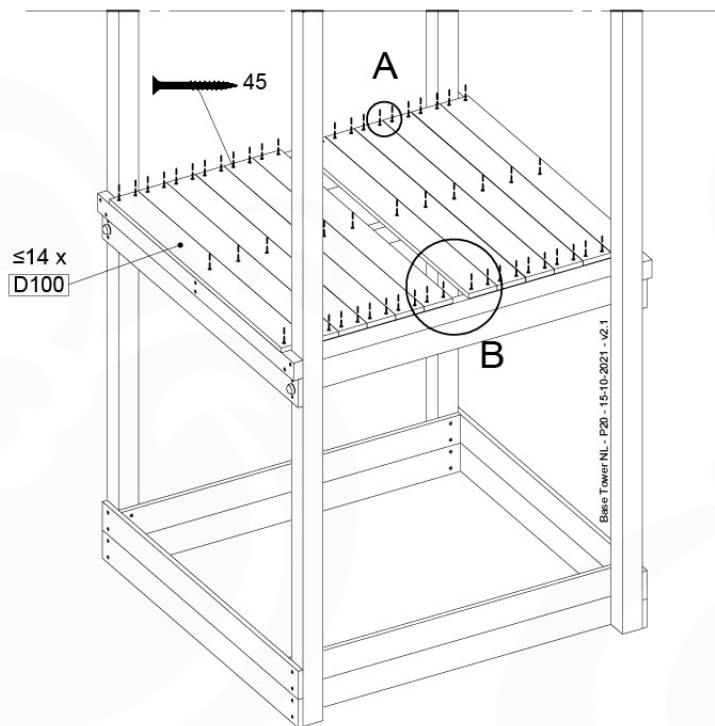

06 Playground Foundation

FD07

07 Base Tower

BT15

	PartNo	PartName	QTY.
Hardware Pack	001_406	Stealth Screw 8x45	6
	001_417	Stealth Screw 8x80	4
	002_220	Gap Point Screw T25 - 5x45	118
	002_223	Gap Point Screw T25 - 5x80	20
	022_31x	bpc-base version 3	8
	022_84x	bpc cover	8
Other	007_001	Ground-anchor	2
Timber	A270	Post 70x70 L2700	4
	C114	Beam 1140 mm	5
	D100	Board 1000 mm	14
	D114	Board 1140 mm	12

Base Tower NL - P09 - BT15 - 15-10-2021 - v2.1

07-1

Base Tower NL - P17 - BT15 - 15-10-2021 - v2.1

07-2

07-3

07-4

08 Extended Tower

ET15

	PartNo	PartName	QTY.
Hardware pack	001_406	Stealth Screw 8x45	4
	001_417	Stealth Screw 8x80	2
	002_220	Gap Point Screw T25 - 5x45	106
	002_223	Gap Point Screw T25 - 5x80	16
Other	007_001	Ground-anchor	2
	022_31x	bpc-base version 3	4
	022_84x	bpc cover	4
Timber	A220	Post 70x70 L2200	2
	C114	Beam 1140 mm	4
	D100	Board 1000 mm	14
	D114	Board 1140 mm	9