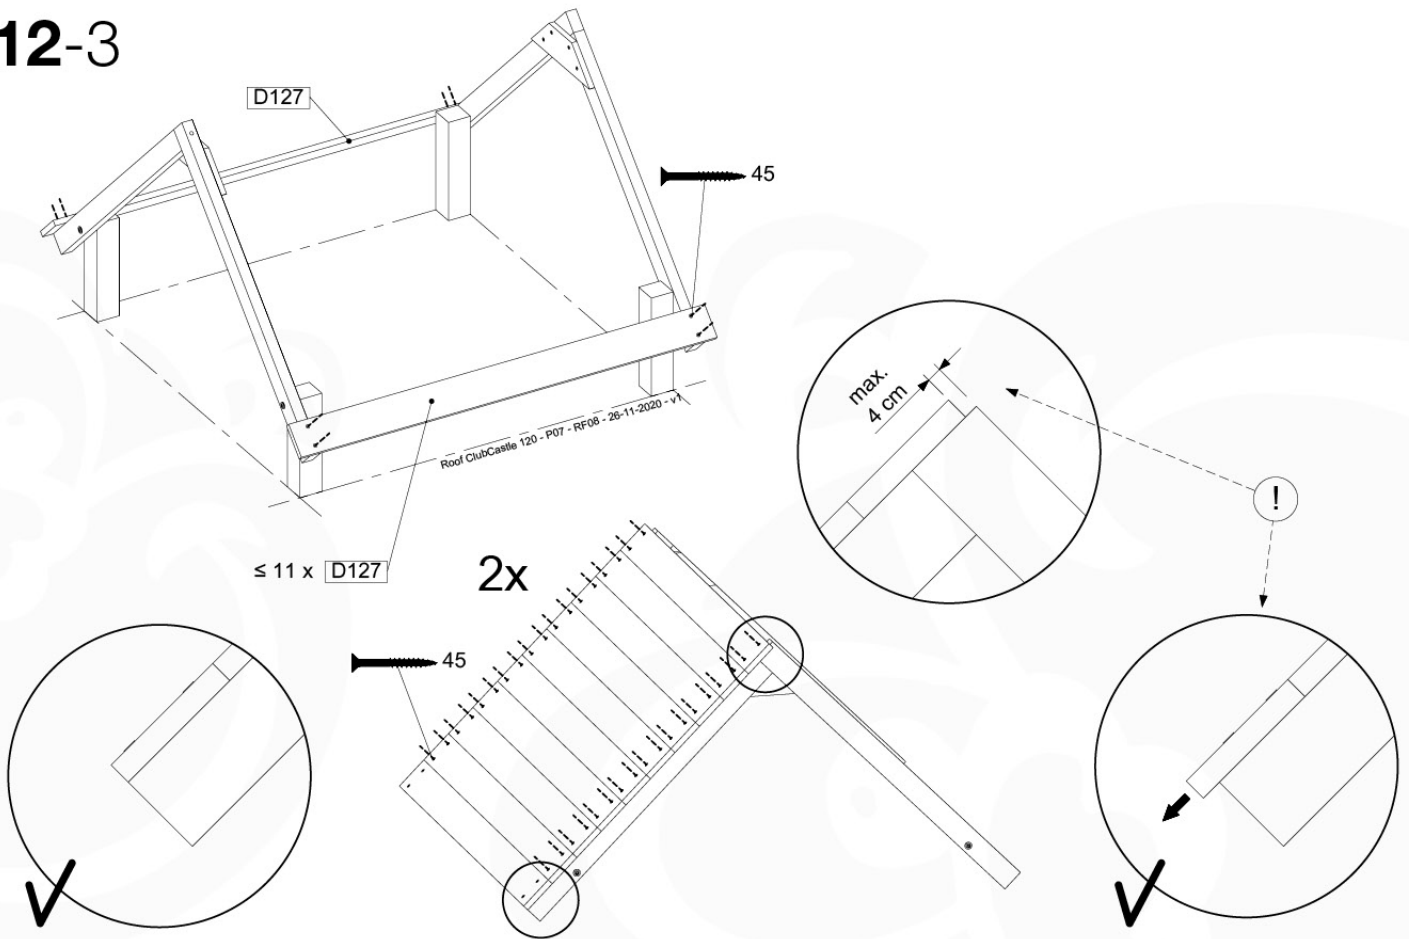

Roof ClubCastle 120 - P08 - RF08 - 26-11-2020 - v1

12-1

12-2

12-3

12-4

13 Ladder

LA15

	PartNo	PartName	QTY.
Hardware Pack	001_404	Stealth Screw 8x30	4
	002_219	Gap Point Screw T25 - 5x30	4
	002_220	Gap Point Screw T25 - 5x45	16
	002_223	Gap Point Screw T25 - 5x80	8
Other	005_03x	Ladder Rung Y/B/G/R	4
	005_522	Connection Bracket Mini Market	2
	022_835	Rung Cap	8
	120_102	Handgrip set (complete 2x)	1
Timber	C114	Beam 1140 mm	1
	C150	Beam 1500 mm	2
	C70	Beam 700 mm	1
	D65	Board 650 mm	2