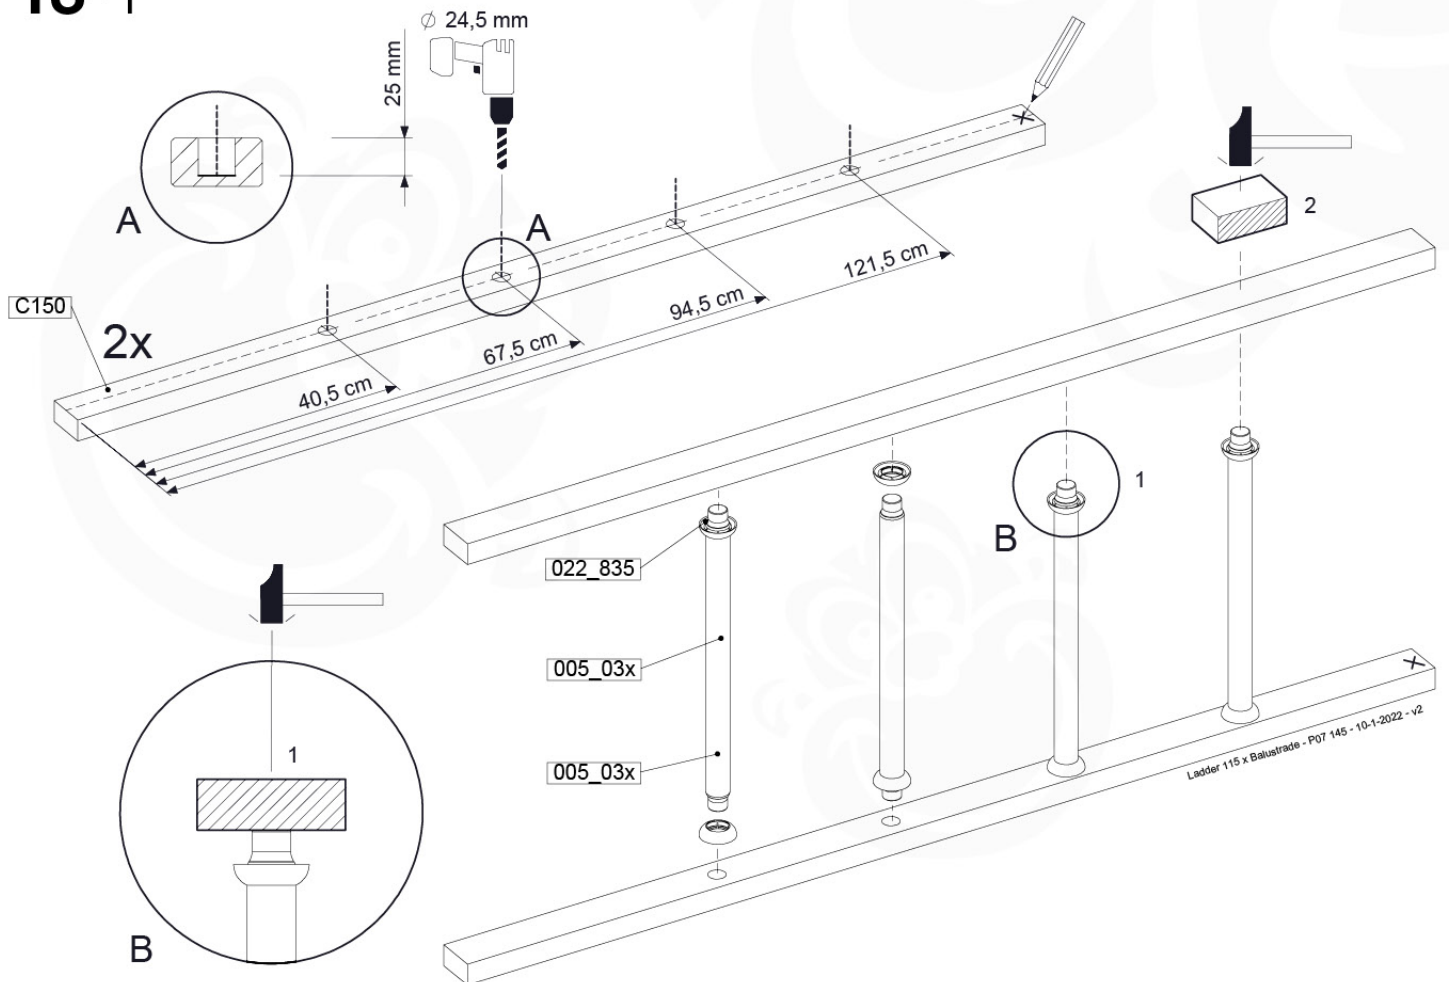

13-1

Ladder 115 x Balustrade - P07 145 - 10-1-2022 - v2