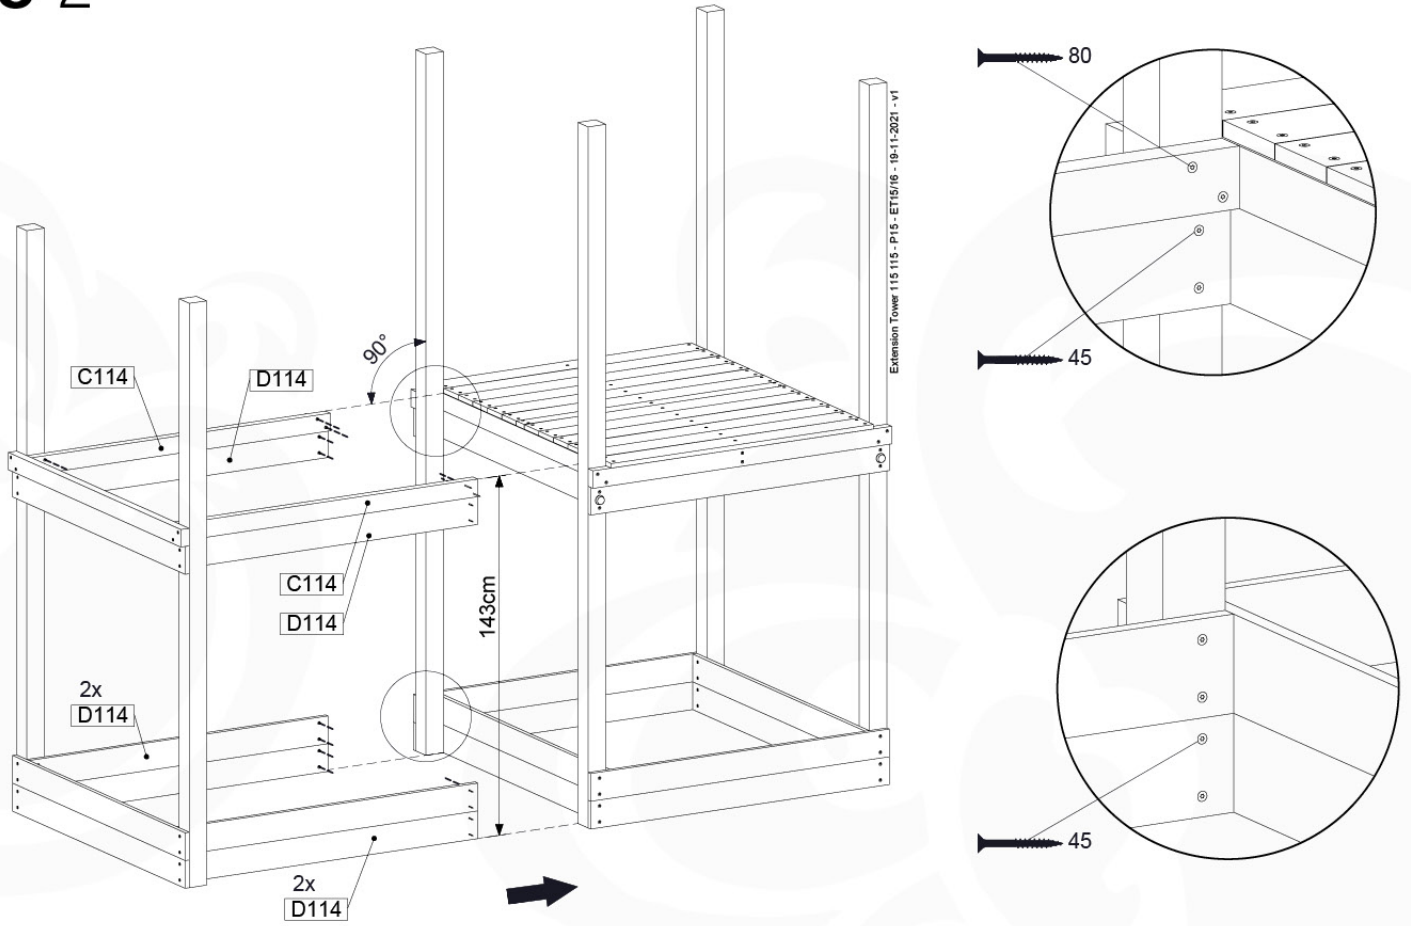

Extension Tower 115 115 - P04 - ET15 - 19-11-2021 - v1

08-Extended Tower ET15

08-1

A = B

08-2

08-3

08-4

09 Balustrade (1x)

BL03

	PartNo	PartName	QTY.
Hardware Pack	002_220	Gap Point Screw T25 - 5x45	24
	002_223	Gap Point Screw T25 - 5x80	4
Timber	C114	Beam 1140 mm	1
	D65	Board 650 mm	6

Balustrade 120 - P04 U - 8-10-2021 - v1.1