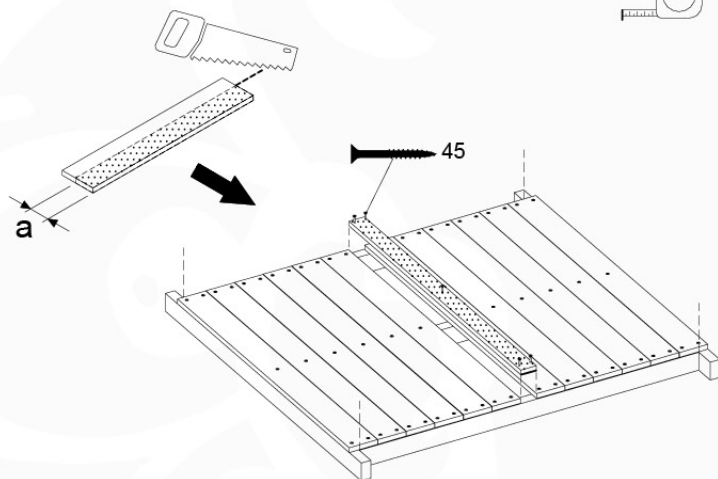

06 Playground Foundation

FD07

07 Base Tower

BT15

	PartNo	PartName	QTY.
Hardware Pack	001_406	Stealth Screw 8x45	6
	001_417	Stealth Screw 8x80	4
	002_220	Gap Point Screw T25 - 5x45	118
	002_223	Gap Point Screw T25 - 5x80	20
	022_31x	bpc-base version 3	8
	022_84x	bpc cover	8
Other	007_001	Ground-anchor	2
Timber	A270	Post 70x70 L2700	4
	C114	Beam 1140 mm	5
	D100	Board 1000 mm	14
	D114	Board 1140 mm	12

Base Tower NL - P09 - BT15 - 15-10-2021 - v2.1

07-1

Base Tower NL - P17 - BT15 - 15-10-2021 - v2.1

07-2

07-3

07-4

08 Extended Tower

ET15

	PartNo	PartName	QTY.
Hardware pack	001_406	Stealth Screw 8x45	4
	001_417	Stealth Screw 8x80	2
	002_220	Gap Point Screw T25 - 5x45	106
	002_223	Gap Point Screw T25 - 5x80	16
Other	007_001	Ground-anchor	2
	022_31x	bpc-base version 3	4
	022_84x	bpc cover	4
Timber	A220	Post 70x70 L2200	2
	C114	Beam 1140 mm	4
	D100	Board 1000 mm	14
	D114	Board 1140 mm	9