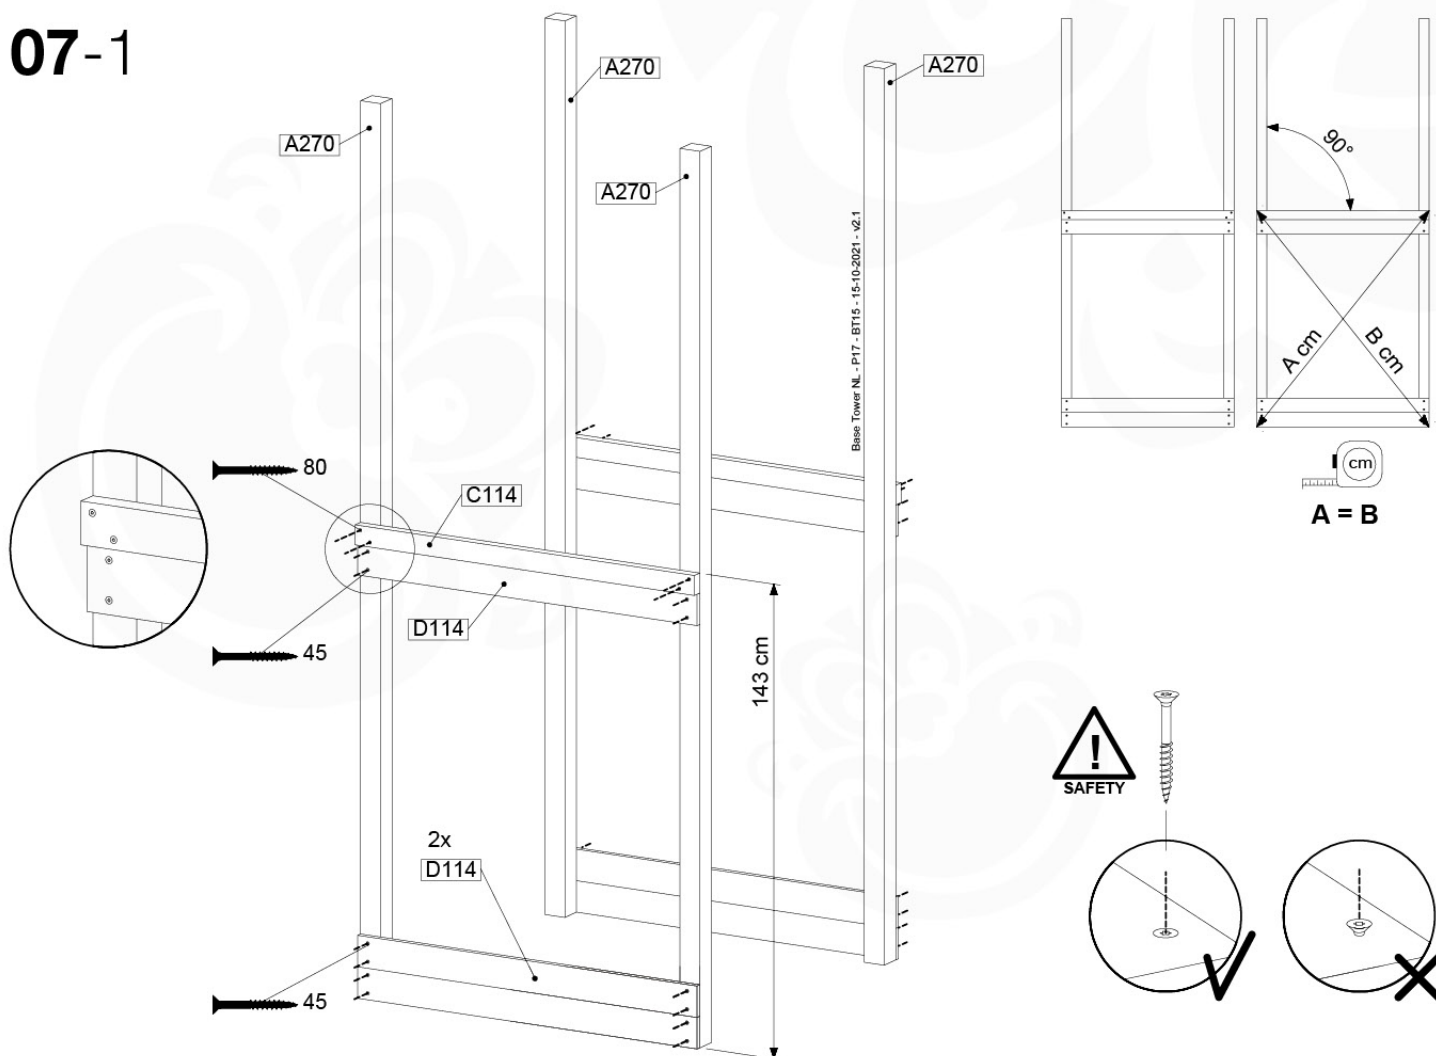

07-1

Base Tower NL - P17 - BT15 - 15-10-2021 - v2.1