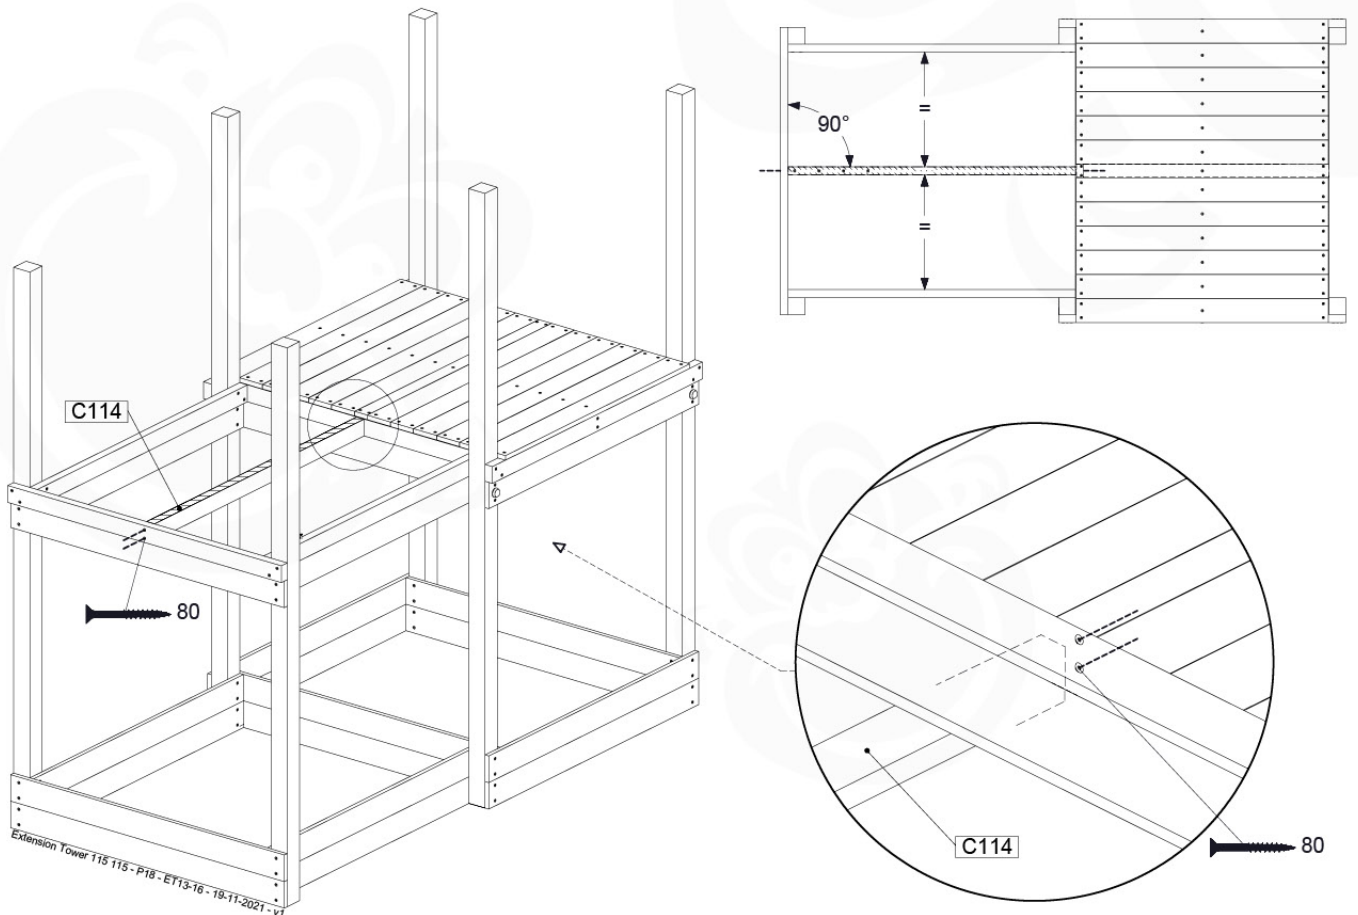

Extension Tower 115 115 - P04 - ET15 - 19-11-2021 - v1

08-Extended Tower ET15

08-1

A = B

08-2

08-3

08-4

09 Balustrade (1x)

BL03

	PartNo	PartName	QTY.
Hardware Pack	002_220	Gap Point Screw T25 - 5x45	24
	002_223	Gap Point Screw T25 - 5x80	4
Timber	C114	Beam 1140 mm	1
	D65	Board 650 mm	6

Balustrade 120 - P04 U - 8-10-2021 - v1.1