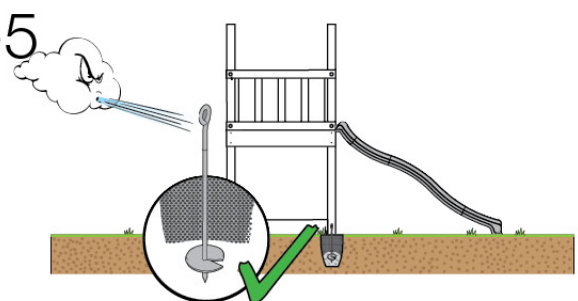

06 Playground Foundation

FD07

07 Base Tower

BT15

	PartNo	PartName	QTY.
Hardware Pack	001_406	Stealth Screw 8x45	6
	001_417	Stealth Screw 8x80	4
	002_220	Gap Point Screw T25 - 5x45	118
	002_223	Gap Point Screw T25 - 5x80	20
	022_31x	bpc-base version 3	8
	022_84x	bpc cover	8
Other	007_001	Ground-anchor	2
Timber	A270	Post 70x70 L2700	4
	C114	Beam 1140 mm	5
	D100	Board 1000 mm	14
	D114	Board 1140 mm	12