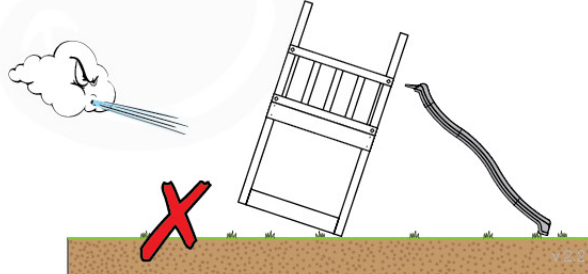

06 Playground Foundation

FD07

07 Base Tower

BT15

	PartNo	PartName	QTY.
Hardware Pack	001_406	Stealth Screw 8x45	6
	001_417	Stealth Screw 8x80	4
	002_220	Gap Point Screw T25 - 5x45	118
	002_223	Gap Point Screw T25 - 5x80	20
	022_31x	bpc-base version 3	8
	022_84x	bpc cover	8
Other	007_001	Ground-anchor	2
Timber	A270	Post 70x70 L2700	4
	C114	Beam 1140 mm	5
	D100	Board 1000 mm	14
	D114	Board 1140 mm	12