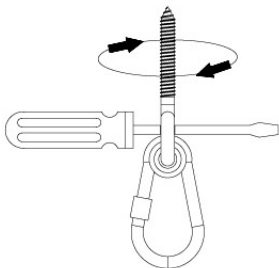

05-3

05-4

05-5

05-6

06

	PartNo	PartName	QTY.
Hardware Pack	001_406	Stealth Screw 8x45	4
	001_417	Stealth Screw 8x80	3
	001_422	Stealth Screw 8x137	3
	002_220	Gap Point Screw T25 - 5x45	12
	002_223	Gap Point Screw T25 - 5x80	6
Other	005_528	Swing Beam Bracket 7x7	1
	005_529	Swing Beam Bracket 9x9	1
	007_001	Ground-anchor	2
Hardware Pack	022_31x	bpc-base version 3	2
	022_84x	bpc cover	2
	023_031	Finishing Washer GPS 5.0	2
Other	101_003	Swing hook with Carabiner	4

06-5

1-2 cm

B140
B220
B240

5 mm

80

06-6

06-7

06 -8