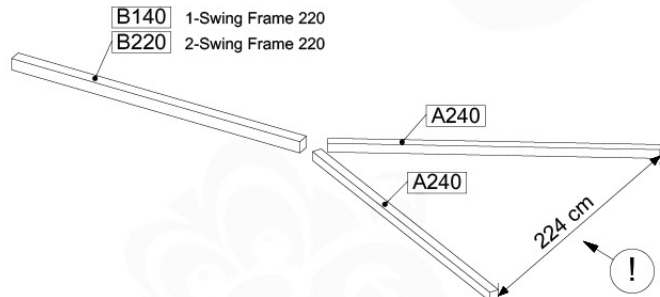

06

	PartNo	PartName	QTY.
Hardware Pack	001_406	Stealth Screw 8x45	4
	001_417	Stealth Screw 8x80	3
	001_422	Stealth Screw 8x137	3
	002_220	Gap Point Screw T25 - 5x45	12
	002_223	Gap Point Screw T25 - 5x80	6
Other	005_528	Swing Beam Bracket 7x7	1
	005_529	Swing Beam Bracket 9x9	1
	007_001	Ground-anchor	2
Hardware Pack	022_31x	bpc-base version 3	2
	022_84x	bpc cover	2
	023_031	Finishing Washer GPS 5.0	2
Other	101_003	Swing hook with Carabiner	4

Swing - P102 - 9-12-2020 - v3.0

06-1

Swing - P05ALL - 9-12-2020 - v3.0