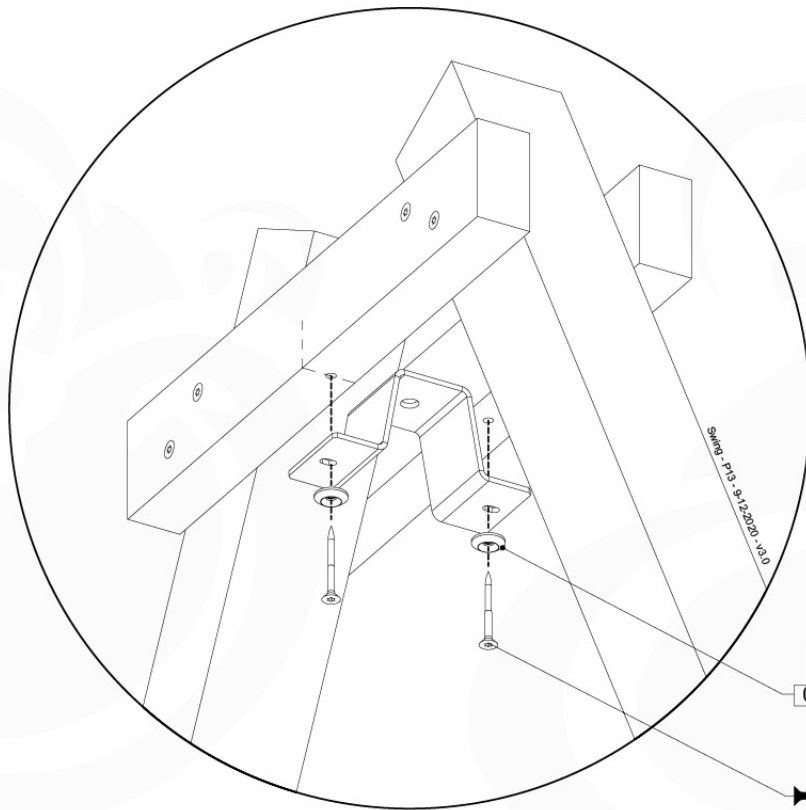

06-4

023_031

45

06-5

1-2 cm

B140
B220
B240

5 mm

80