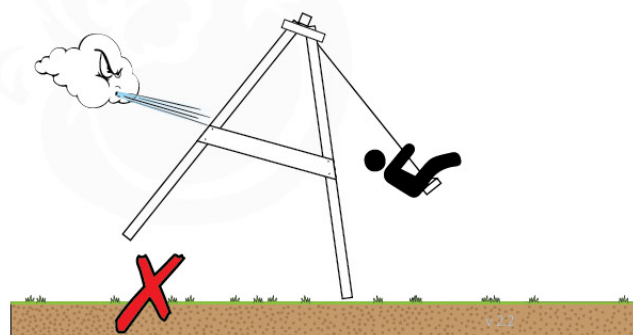

05-3

05-4

05-5

05-6

06

	PartNo	PartName	QTY.
Hardware Pack	001_406	Stealth Screw 8x45	4
	001_417	Stealth Screw 8x80	3
	001_422	Stealth Screw 8x137	3
	002_220	Gap Point Screw T25 - 5x45	12
	002_223	Gap Point Screw T25 - 5x80	6
Other	005_528	Swing Beam Bracket 7x7	1
	005_529	Swing Beam Bracket 9x9	1
	007_001	Ground-anchor	2
Hardware Pack	022_31x	bpc-base version 3	2
	022_84x	bpc cover	2
	023_031	Finishing Washer GPS 5.0	2
Other	101_003	Swing hook with Carabiner	4