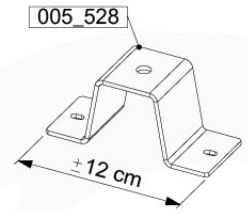

06-4

023_031

45

06-5

1-2 cm

B140
B220
B240

5 mm

80