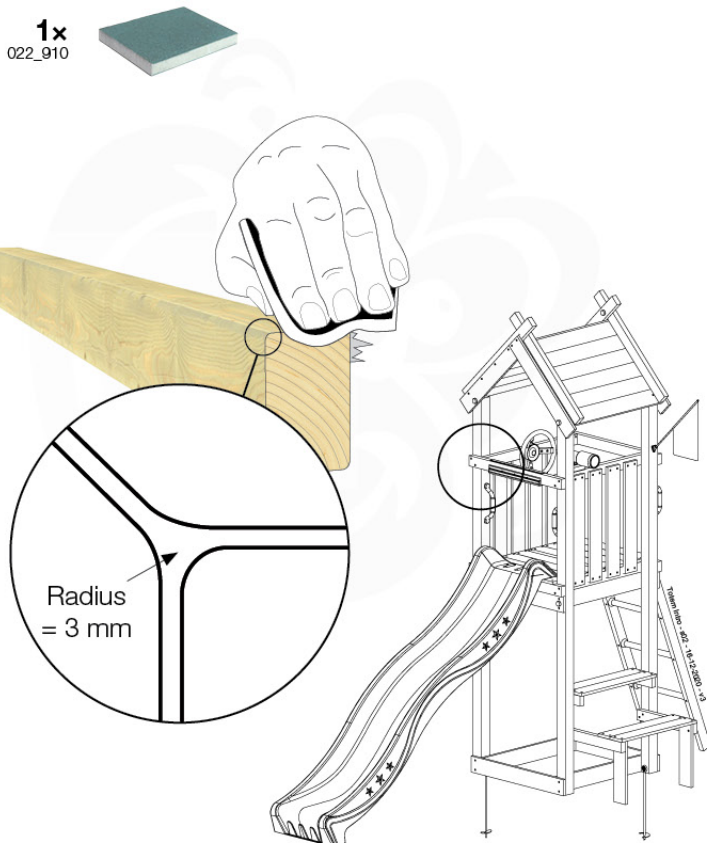

Fireman's Pole AL - P03 T - 12-11-2020 - v3.0

16-1

Fireman's Pole (201_275)
040_335 Part 2

17 Accessories

AC01

(194_119)

	PartNo	PartName	QTY.
Hardware Pack 100_617	001_406	Stealth Screw 8x45	1
	002_041	Dome head screw 4.5 x 20 mm	3
	002_042	Dome head screw 3.5 x 13mm	4
	002_219	Gap Point Screw T25 - 5x30	2
Other	022_300	Steering Wheel	1
	022_800	Rail P/T 105	1
	022_910	Sandpad	1
	103_901	Logo ID Plate	1
	104_107	Tool Set Climbing Units	1
	120_024	Tower Flag	1
	122_302	Telescope	1

Accessory set - P02 - 29-9-2021 - 14

17-1

17-2

Accessory set - P03 - 29-9-2021 - 14

17-3

17-4

Accessories set - P04 - 29.9.2021 - v4

17-5

18

Part 2

Assembly

Instructions

Swing Frames & Modules

1-Swing Frame 200

857_103

2-Swing Frame 200