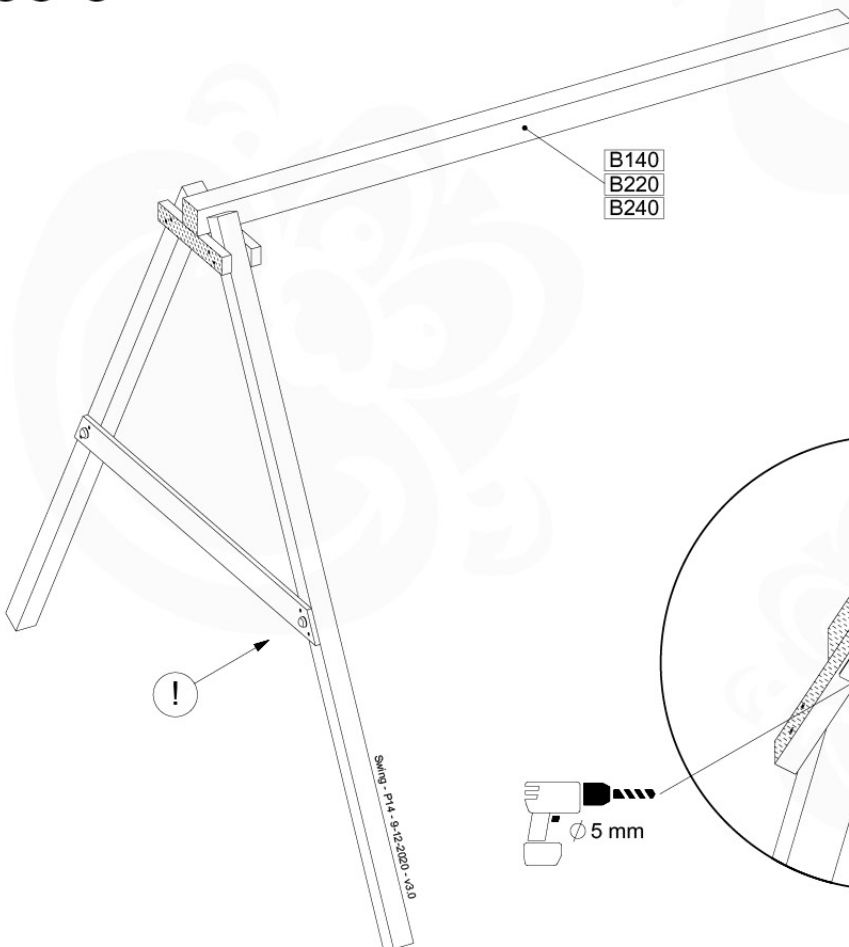

		L	
		ø 5.0 mm	002_308 20 mm 002_219 30 mm 002_220 45 mm 002_223 80 mm
		M8	003_010
		M6	003_034
		M8	004_050 22mm
			022_845 Yellow 022_846 Blue 022_847 Green 022_848 Red
			023_031 White
			120_005 White
022_844	022_314		

05-3

05-4

05-5

05-6

06

	PartNo	PartName	QTY.
Hardware Pack	001_406	Stealth Screw 8x45	4
	001_417	Stealth Screw 8x80	3
	001_422	Stealth Screw 8x137	3
	002_220	Gap Point Screw T25 - 5x45	12
	002_223	Gap Point Screw T25 - 5x80	6
Other	005_528	Swing Beam Bracket 7x7	1
	005_529	Swing Beam Bracket 9x9	1
	007_001	Ground-anchor	2
Hardware Pack	022_31x	bpc-base version 3	2
	022_84x	bpc cover	2
	023_031	Finishing Washer GPS 5.0	2
Other	101_003	Swing hook with Carabiner	4

06-5

1-2 cm

B140
B220
B240

5 mm

80

06-6

06-7

06 -8