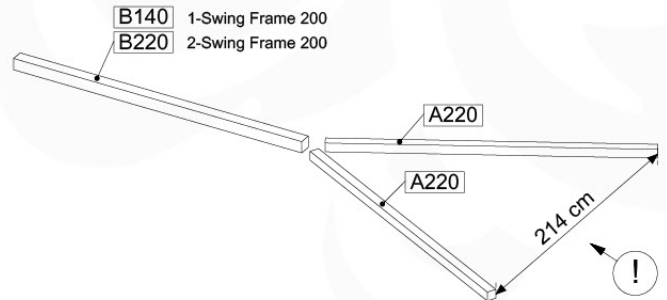

06

	PartNo	PartName	QTY.
Hardware Pack	001_406	Stealth Screw 8x45	4
	001_417	Stealth Screw 8x80	3
	001_422	Stealth Screw 8x137	3
	002_220	Gap Point Screw T25 - 5x45	12
	002_223	Gap Point Screw T25 - 5x80	6
Other	005_528	Swing Beam Bracket 7x7	1
	005_529	Swing Beam Bracket 9x9	1
	007_001	Ground-anchor	2
Hardware Pack	022_31x	bpc-base version 3	2
	022_84x	bpc cover	2
	023_031	Finishing Washer GPS 5.0	2
Other	101_003	Swing hook with Carabiner	4

Swing - P102 - 9-12-2020 - v3.0

06-1

Swing - P05ALL - 9-12-2020 - v3.0