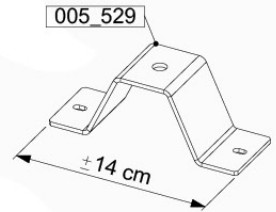

06-4

023_031

45

06-5

1-2 cm

B140
B220
B240

5 mm

80