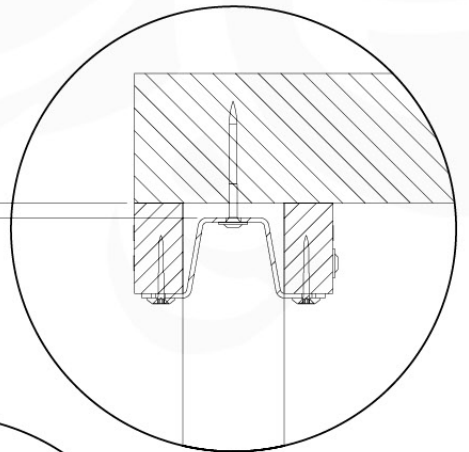

06-4

023_031

45

06-5

1-2 cm

B140
B220
B240

5 mm

80