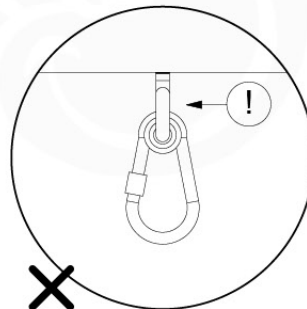

05-3

05-4

05-5

05-6

06

	PartNo	PartName	QTY.
Hardware Pack	001_406	Stealth Screw 8x45	4
	001_417	Stealth Screw 8x80	3
	001_422	Stealth Screw 8x137	3
	002_220	Gap Point Screw T25 - 5x45	12
	002_223	Gap Point Screw T25 - 5x80	6
Other	005_528	Swing Beam Bracket 7x7	1
	005_529	Swing Beam Bracket 9x9	1
	007_001	Ground-anchor	2
Hardware Pack	022_31x	bpc-base version 3	2
	022_84x	bpc cover	2
	023_031	Finishing Washer GPS 5.0	2
Other	101_003	Swing hook with Carabiner	4

06-5

1-2 cm

B140
B220
B240

5 mm

80

06-6

06-7

06 -8