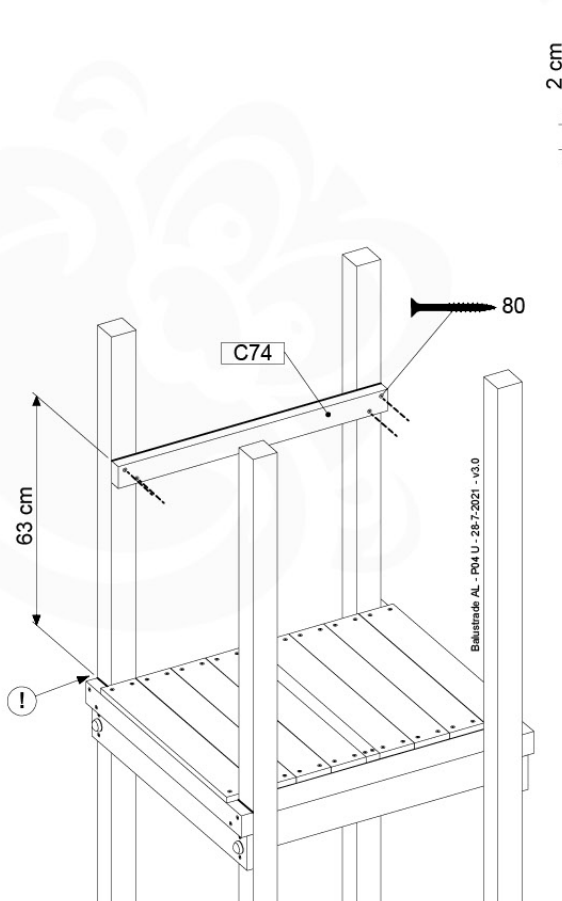

08 Balustrade (2x)

BL01

(194_101)

	PartNo	PartName	QTY.
Hardware Pack 100_601	002_220	Gap Point Screw T25 - 5x45	16
	002_223	Gap Point Screw T25 - 5x80	4
Wood	C74	Beam 740 mm	1
	D65	Board 650 mm	4

Balustrade AL - P02 U - 28-7-2021 - v3.0

08-1

min. 27mm
max. 65mm