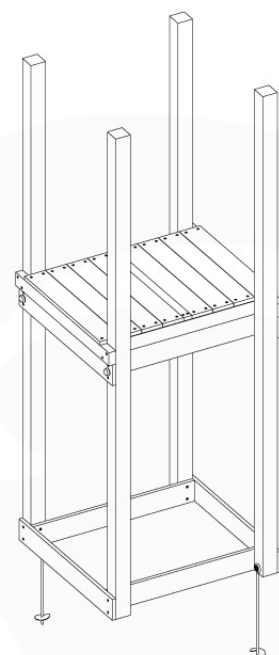

06 Playground Foundation

FD01

06-1

Foundation Plan - FIG. 2711-2020 - 18

18 | Foundation Plan 18

07 Base Tower

BT03

(194_100)

	PartNo	PartName	QTY.
Hardware Pack 100_600	001_406	Stealth Screw 8x45	6
	002_220	Gap Point Screw T25 - 5x45	72
	002_223	Gap Point Screw T25 - 5x80	16
Other	007_001	Ground-anchor	2
Hardware Pack 100_600	022_31x	bpc-base version 3	4
	022_84x	bpc cover	4
Wood	A220	Post 70x70 L2200	4
	C74	Beam 740 mm	4
	D60	Board 600 mm	10
	D74	Board 740 mm	8

Base Tower - P04 - BT03 - 18-12-2020 - v3.0

07-1

07-2

07-3

08 Balustrade (2x)

BL01

(194_101)

	PartNo	PartName	QTY.
Hardware Pack 100_601	002_220	Gap Point Screw T25 - 5x45	16
	002_223	Gap Point Screw T25 - 5x80	4
Wood	C74	Beam 740 mm	1
	D65	Board 650 mm	4