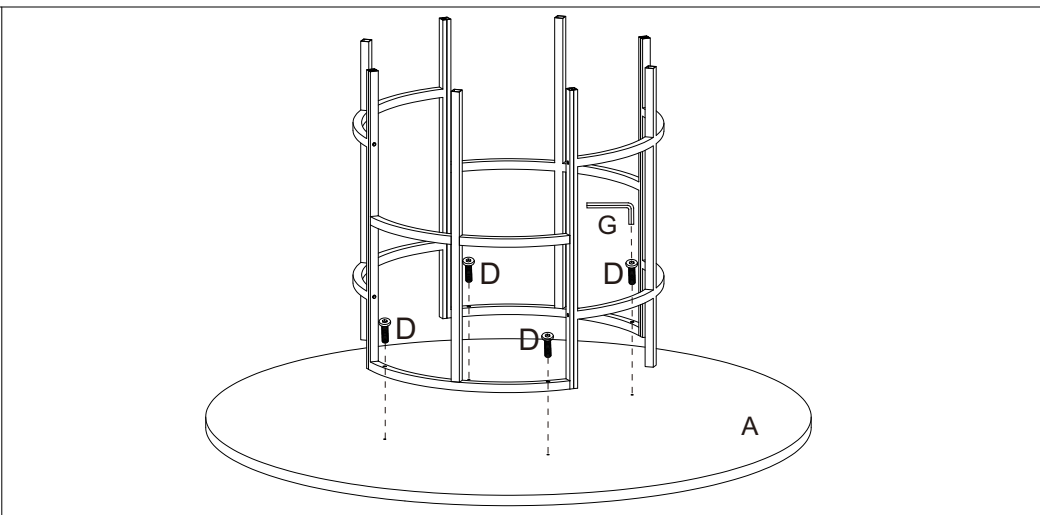

Art No	Description
88888-2702	SP - Copenhagen Dining Table - screw set
88888-2703	SP - Copenhagen Dining Table - Plastic Feet

**furniture/fashion**  
Design by Daniel Johansson & Laila Bagge

**VENTURE DESIGN**  
HOME & INTERIOR

15109-488 / 15209-468

A		1	88888-2704/2706
B		2	88888-2705/2707
C		2	88888-2705/2707
D		4	88888-2702
E		8	88888-2702
F		1	88888-2702
G		1	88888-2702