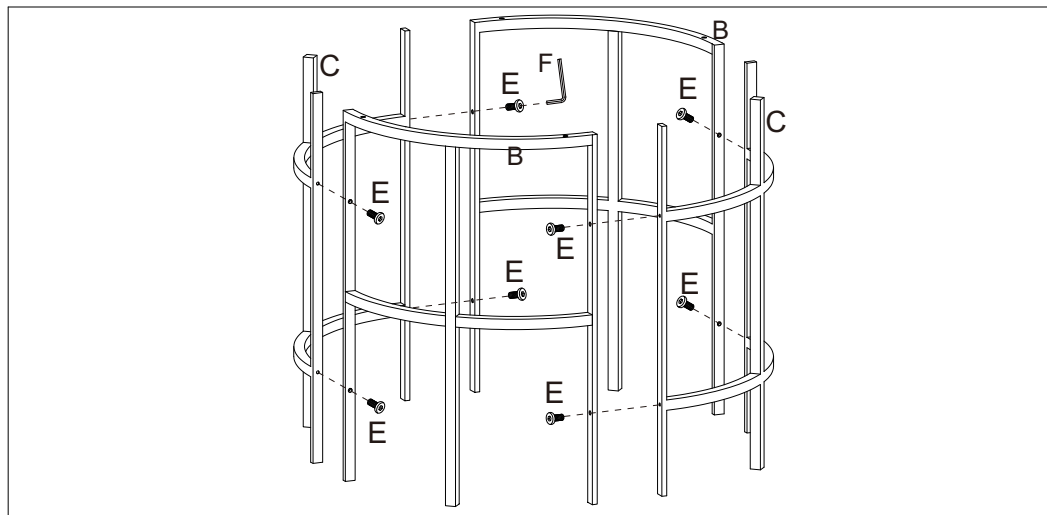

Art No	Description
88888-2702	SP - Copenhagen Dining Table - screw set
88888-2703	SP - Copenhagen Dining Table - Plastic Feet

**furniture/fashion**  
Design by Daniel Johansson & Laila Bagge

**VENTURE DESIGN**  
HOME & INTERIOR

15109-488 / 15209-468

A		1	88888-2704/2706
B		2	88888-2705/2707
C		2	88888-2705/2707
D		4	88888-2702
E		8	88888-2702
F		1	88888-2702
G		1	88888-2702