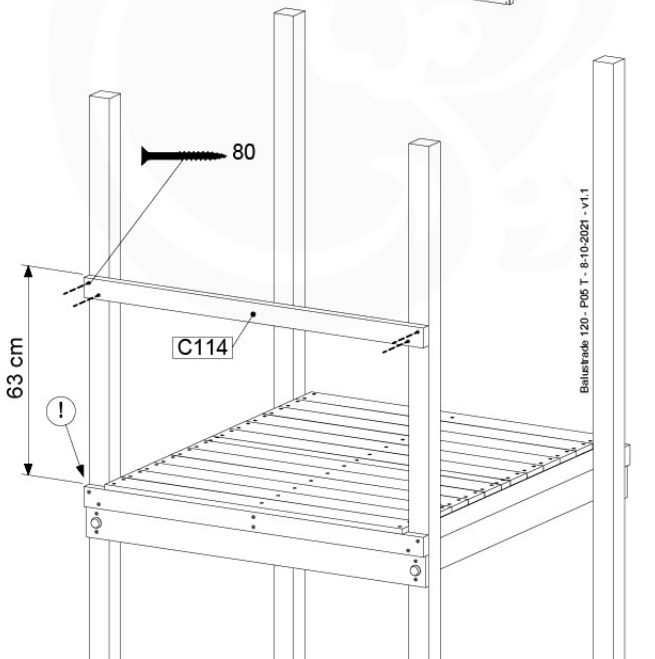

09-1

10 Balustrade (2x)

BL04

	PartNo	PartName	QTY.
Hardware Pack	002_220	Gap Point Screw T25 - 5x45	24
	002_223	Gap Point Screw T25 - 5x80	4
Timber	C114	Beam 1140 mm	1
	D65	Board 650 mm	6

Balustrade 120 - P03 T - 8-10-2021 - v1.1

10-1

HARDWARE PACK TOWER → 80

Balustrade 120 - P06 T - 8-10-2021 - v1.1

min. 26 mm
max. 70 mm

11 Rock Wall

RW09

	PartNo	PartName	QTY.
Hardware Pack	001_102	Washer Head Screw T40 M8x30	10
	002_220	Gap Point Screw T25 - 5x45	44
	002_223	Gap Point Screw T25 - 5x80	8
	003_010	M8 spring lock washer	10
	004_050	M8 22mm Drive in Nut	10
Other	022_50x	Climbing Rock	5
	120_102	Handgrip set (complete 2x)	1
Timber	C114	Beam 1140 mm	1
	C206	Beam 2060 mm	1
	D65	Board 650 mm	10