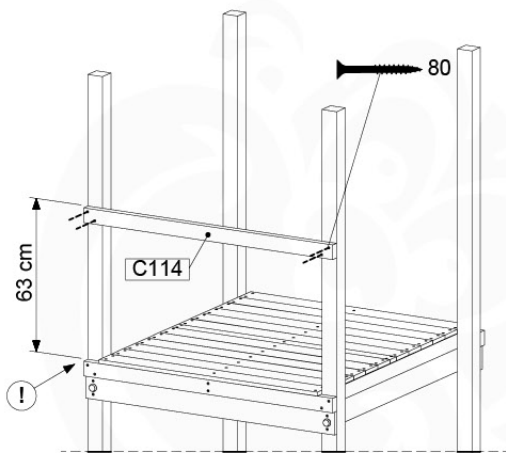

17 Slide Set

SL13

	PartNo	PartName	QTY.
Hardware Pack	000_101	Nail Pan Head	10
	002_220	Gap Point Screw T25 - 5x45	8
	002_223	Gap Point Screw T25 - 5x80	8
	002_308	Gap Point Screw T25 - 5x20	2
Other	120_102	Handgrip set (complete 2x)	1
	123_200	Bumperpad	1
	324_xxx 334_xxx	Wavy Star Slide XL 2200 mm / Wavy Star Slide XXL 2650 mm	1
Timber	C114	Beam 1140 mm	1
	C70	Beam 700 mm	1
	D65	Board 650 mm	2

17-1