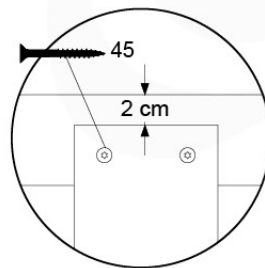

10-1

HARDWARE PACK TOWER → 80