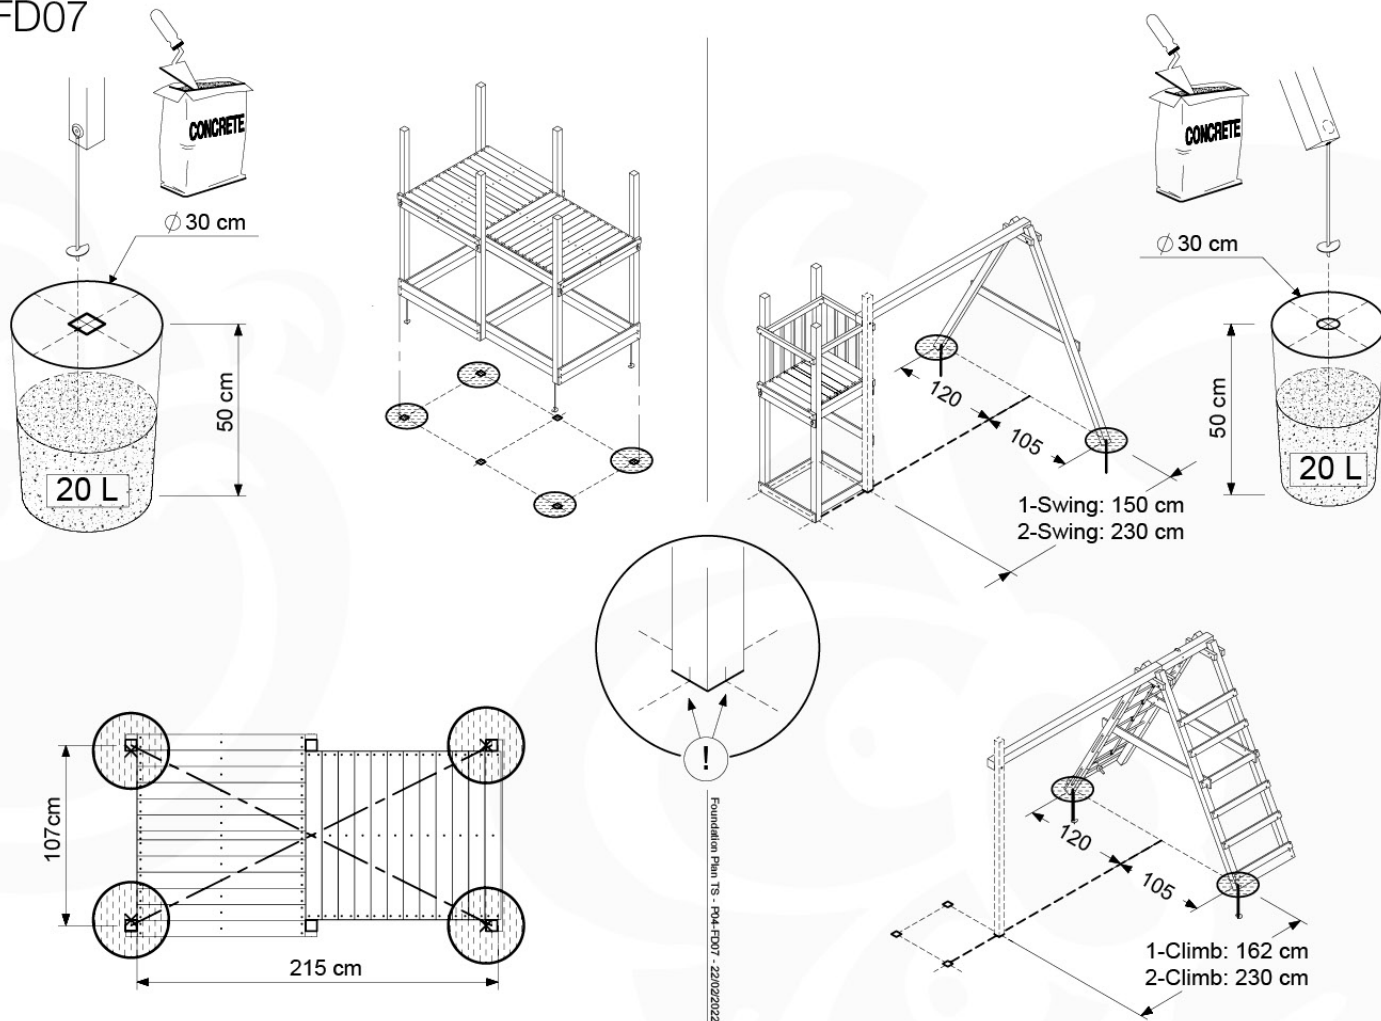

06 Playground Foundation

FD07

07 Base Tower

BT15

	PartNo	PartName	QTY.
Hardware Pack	001_406	Stealth Screw 8x45	6
	001_417	Stealth Screw 8x80	4
	002_220	Gap Point Screw T25 - 5x45	118
	002_223	Gap Point Screw T25 - 5x80	20
	022_31x	bpc-base version 3	8
	022_84x	bpc cover	8
Other	007_001	Ground-anchor	2
Timber	A270	Post 70x70 L2700	4
	C114	Beam 1140 mm	5
	D100	Board 1000 mm	14
	D114	Board 1140 mm	12