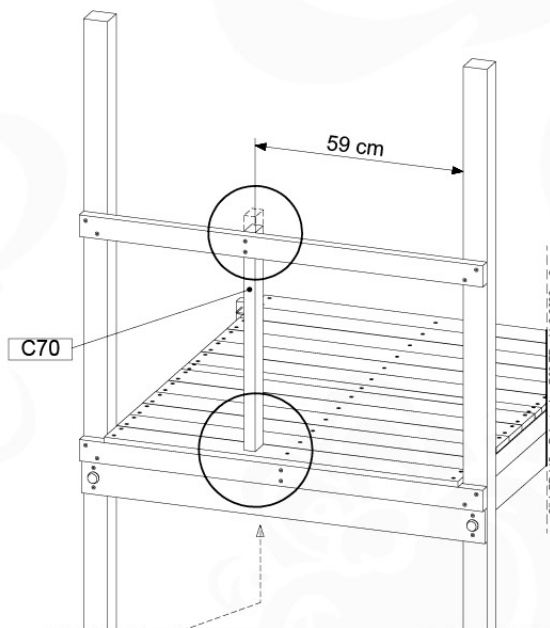

17 Slide Set

SL13

	PartNo	PartName	QTY.
Hardware Pack	000_101	Nail Pan Head	10
	002_220	Gap Point Screw T25 - 5x45	8
	002_223	Gap Point Screw T25 - 5x80	8
	002_308	Gap Point Screw T25 - 5x20	2
Other	120_102	Handgrip set (complete 2x)	1
	123_200	Bumperpad	1
	324_xxx 334_xxx	Wavy Star Slide XL 2200 mm / Wavy Star Slide XXL 2650 mm	1
Timber	C114	Beam 1140 mm	1
	C70	Beam 700 mm	1
	D65	Board 650 mm	2

17-1