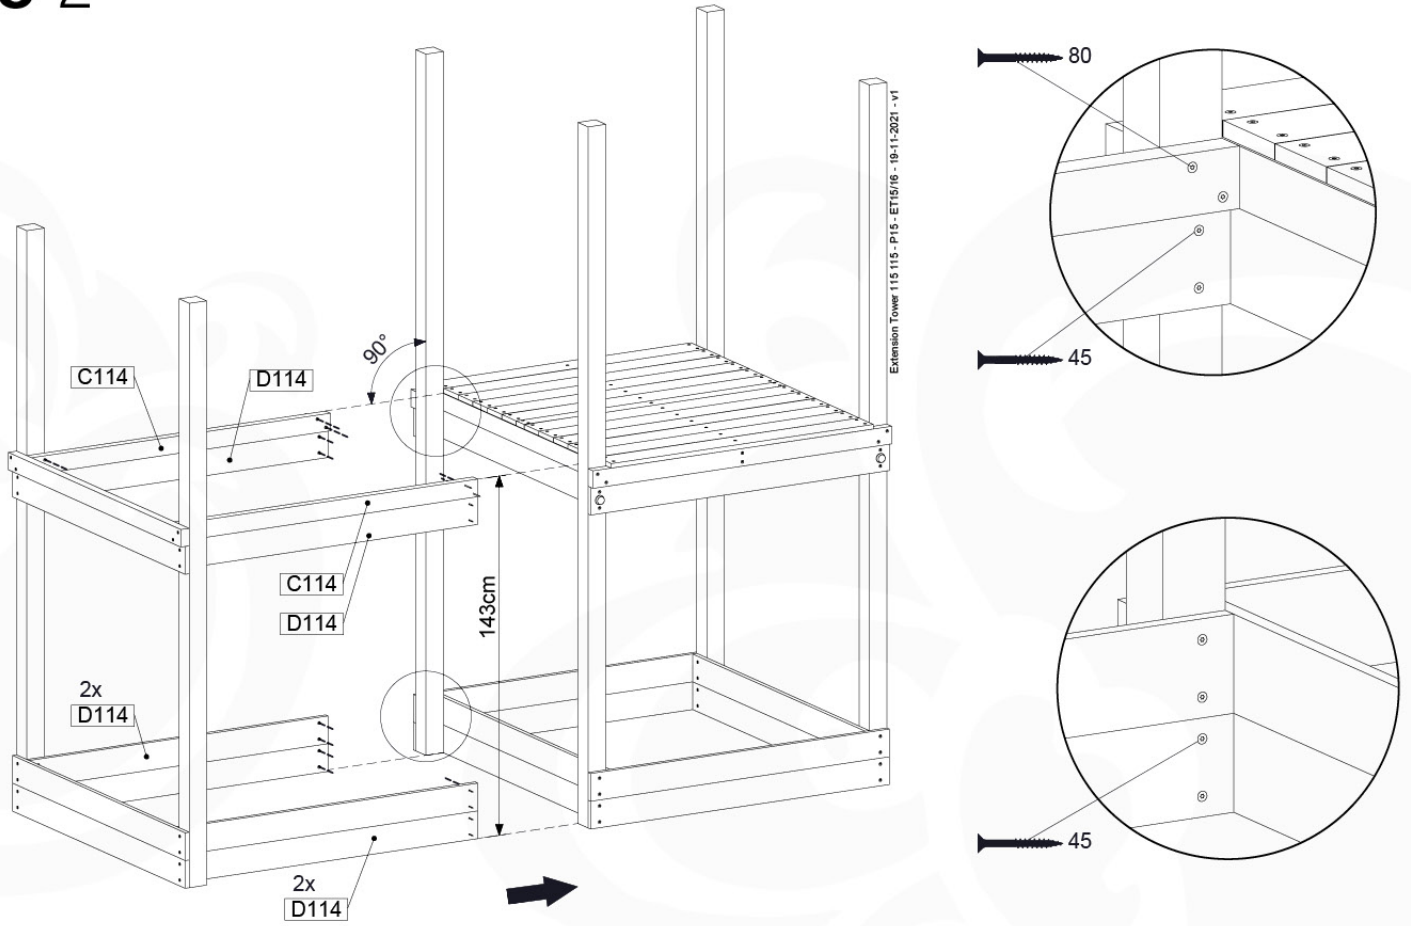

07-4

08 Extended Tower

ET15

	PartNo	PartName	QTY.
Hardware pack	001_406	Stealth Screw 8x45	4
	001_417	Stealth Screw 8x80	2
	002_220	Gap Point Screw T25 - 5x45	106
	002_223	Gap Point Screw T25 - 5x80	16
Other	007_001	Ground-anchor	2
	022_31x	bpc-base version 3	4
	022_84x	bpc cover	4
Timber	A220	Post 70x70 L2200	2
	C114	Beam 1140 mm	4
	D100	Board 1000 mm	14
	D114	Board 1140 mm	9

Extension Tower 115 115 - P04 - ET15 - 19-11-2021 - v1

08-Extended Tower ET15

08-1

A = B

08-2

08-3

08-4

09 Balustrade (1x)

BL03

	PartNo	PartName	QTY.
Hardware Pack	002_220	Gap Point Screw T25 - 5x45	24
	002_223	Gap Point Screw T25 - 5x80	4
Timber	C114	Beam 1140 mm	1
	D65	Board 650 mm	6

Balustrade 120 - P04 U - 8-10-2021 - v1.1