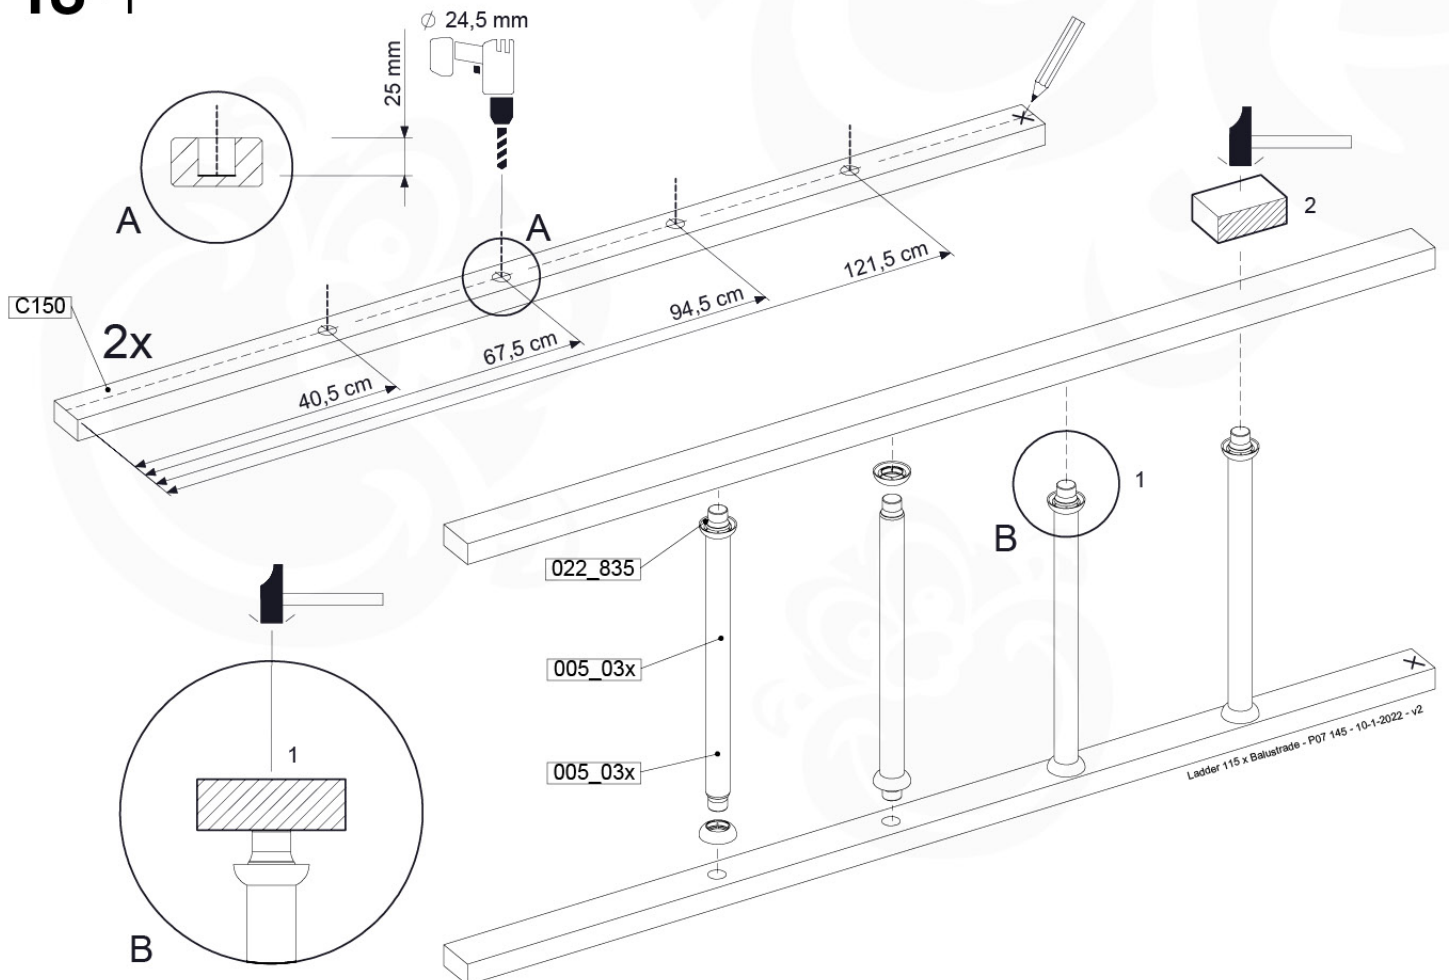

13-1

Ladder 115 x Balustrade - P07 145 - 10-1-2022 - v2