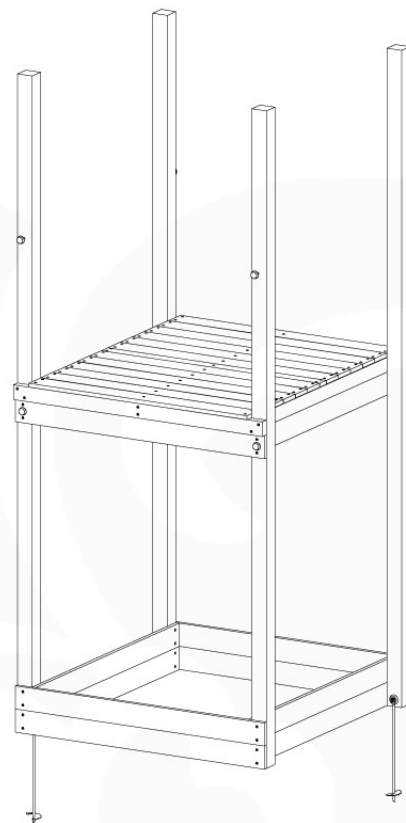

06 Playground Foundation

FD07

07 Base Tower

BT15

	PartNo	PartName	QTY.
Hardware Pack	001_406	Stealth Screw 8x45	6
	001_417	Stealth Screw 8x80	4
	002_220	Gap Point Screw T25 - 5x45	118
	002_223	Gap Point Screw T25 - 5x80	20
	022_31x	bpc-base version 3	8
	022_84x	bpc cover	8
Other	007_001	Ground-anchor	2
Timber	A270	Post 70x70 L2700	4
	C114	Beam 1140 mm	5
	D100	Board 1000 mm	14
	D114	Board 1140 mm	12

Base Tower NL - P09 - BT15 - 15-10-2021 - v2.1

07-1

Base Tower NL - P17 - BT15 - 15-10-2021 - v2.1

1 cm

A = B

SAFETY

07-2

07-3

07-4

08 Extended Tower

ET15

	PartNo	PartName	QTY.
Hardware pack	001_406	Stealth Screw 8x45	4
	001_417	Stealth Screw 8x80	2
	002_220	Gap Point Screw T25 - 5x45	106
	002_223	Gap Point Screw T25 - 5x80	16
Other	007_001	Ground-anchor	2
	022_31x	bpc-base version 3	4
	022_84x	bpc cover	4
Timber	A220	Post 70x70 L2200	2
	C114	Beam 1140 mm	4
	D100	Board 1000 mm	14
	D114	Board 1140 mm	9