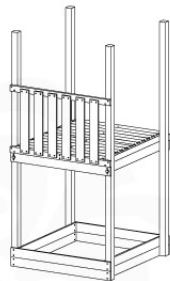

07-4

08 Extended Tower

ET15

	PartNo	PartName	QTY.
Hardware pack	001_406	Stealth Screw 8x45	4
	001_417	Stealth Screw 8x80	2
	002_220	Gap Point Screw T25 - 5x45	106
	002_223	Gap Point Screw T25 - 5x80	16
Other	007_001	Ground-anchor	2
	022_31x	bpc-base version 3	4
	022_84x	bpc cover	4
Timber	A220	Post 70x70 L2200	2
	C114	Beam 1140 mm	4
	D100	Board 1000 mm	14
	D114	Board 1140 mm	9

BL03

	PartNo	PartName	QTY.
Hardware Pack	002_220	Gap Point Screw T25 - 5x45	24
	002_223	Gap Point Screw T25 - 5x80	4
Timber	C114	Beam 1140 mm	1
	D65	Board 650 mm	6

Balustrade 120 - P04 U - 8-10-2021 - v1.1

09-1

10 Balustrade (2x)

BL04

	PartNo	PartName	QTY.
Hardware Pack	002_220	Gap Point Screw T25 - 5x45	24
	002_223	Gap Point Screw T25 - 5x80	4
Timber	C114	Beam 1140 mm	1
	D65	Board 650 mm	6

Balustrade 120 - P03 T - 8-10-2021 - v1.1

10-1

HARDWARE PACK TOWER → 80

Balustrade 120 - P06 T - 8-10-2021 - v1.1

min. 26 mm
max. 70 mm

11 Rock Wall

RW09

	PartNo	PartName	QTY.
Hardware Pack	001_102	Washer Head Screw T40 M8x30	10
	002_220	Gap Point Screw T25 - 5x45	44
	002_223	Gap Point Screw T25 - 5x80	8
	003_010	M8 spring lock washer	10
	004_050	M8 22mm Drive in Nut	10
Other	022_50x	Climbing Rock	5
	120_102	Handgrip set (complete 2x)	1
Timber	C114	Beam 1140 mm	1
	C206	Beam 2060 mm	1
	D65	Board 650 mm	10