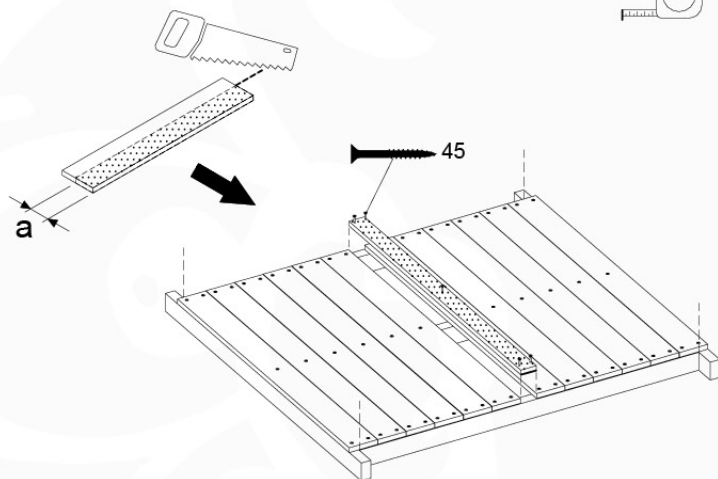

06 Playground Foundation

FD07

07 Base Tower

BT15

	PartNo	PartName	QTY.
Hardware Pack	001_406	Stealth Screw 8x45	6
	001_417	Stealth Screw 8x80	4
	002_220	Gap Point Screw T25 - 5x45	118
	002_223	Gap Point Screw T25 - 5x80	20
	022_31x	bpc-base version 3	8
	022_84x	bpc cover	8
Other	007_001	Ground-anchor	2
Timber	A270	Post 70x70 L2700	4
	C114	Beam 1140 mm	5
	D100	Board 1000 mm	14
	D114	Board 1140 mm	12

Base Tower NL - P09 - BT15 - 15-10-2021 - v2.1

07-1

Base Tower NL - P17 - BT15 - 15-10-2021 - v2.1

1 cm

A = B

SAFETY

07-2

07-3

07-4

08 Extended Tower

ET15

	PartNo	PartName	QTY.
Hardware pack	001_406	Stealth Screw 8x45	4
	001_417	Stealth Screw 8x80	2
	002_220	Gap Point Screw T25 - 5x45	106
	002_223	Gap Point Screw T25 - 5x80	16
Other	007_001	Ground-anchor	2
	022_31x	bpc-base version 3	4
	022_84x	bpc cover	4
Timber	A220	Post 70x70 L2200	2
	C114	Beam 1140 mm	4
	D100	Board 1000 mm	14
	D114	Board 1140 mm	9