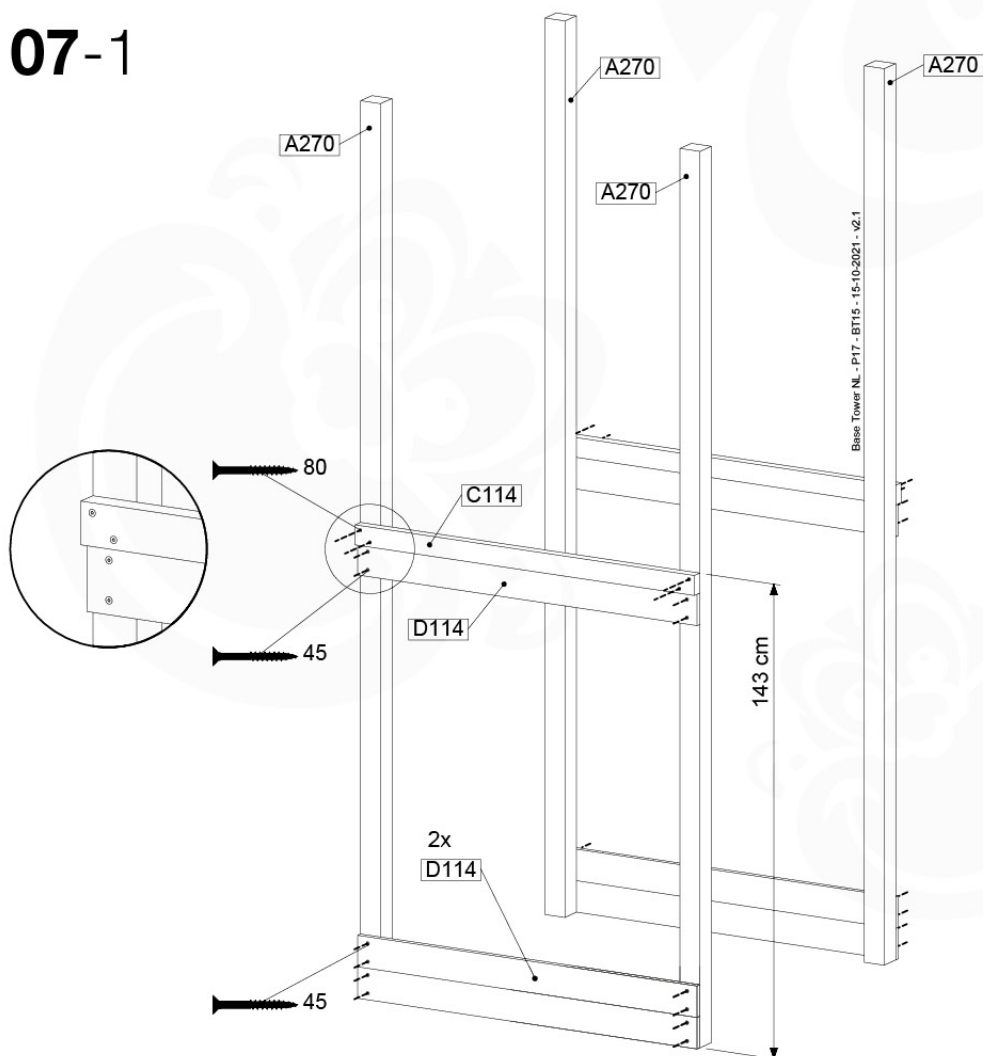

07-1

Base Tower NL - P17 - BT15 - 15-10-2021 - v2.1