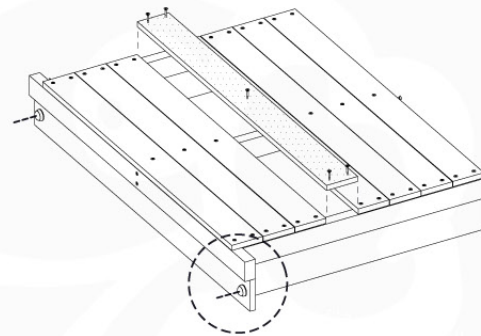

07-4

08 Extended Tower

ET15

	PartNo	PartName	QTY.
Hardware pack	001_406	Stealth Screw 8x45	4
	001_417	Stealth Screw 8x80	2
	002_220	Gap Point Screw T25 - 5x45	106
	002_223	Gap Point Screw T25 - 5x80	16
Other	007_001	Ground-anchor	2
	022_31x	bpc-base version 3	4
	022_84x	bpc cover	4
Timber	A220	Post 70x70 L2200	2
	C114	Beam 1140 mm	4
	D100	Board 1000 mm	14
	D114	Board 1140 mm	9

Extension Tower 115 115 - P04 - ET15 - 19-11-2021 - v1

08-Extended Tower ET15

08-1

A = B

08-2

08-3

08-4

09 Balustrade (1x)