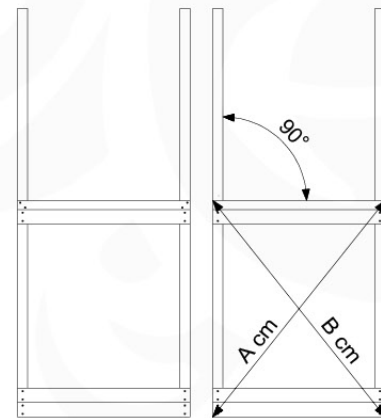

Base Tower NL - P09 - BT15 - 15-10-2021 - v2.1

07-1

Base Tower NL - P17 - BT15 - 15-10-2021 - v2.1

1 cm

A = B

SAFETY

07-2

07-3