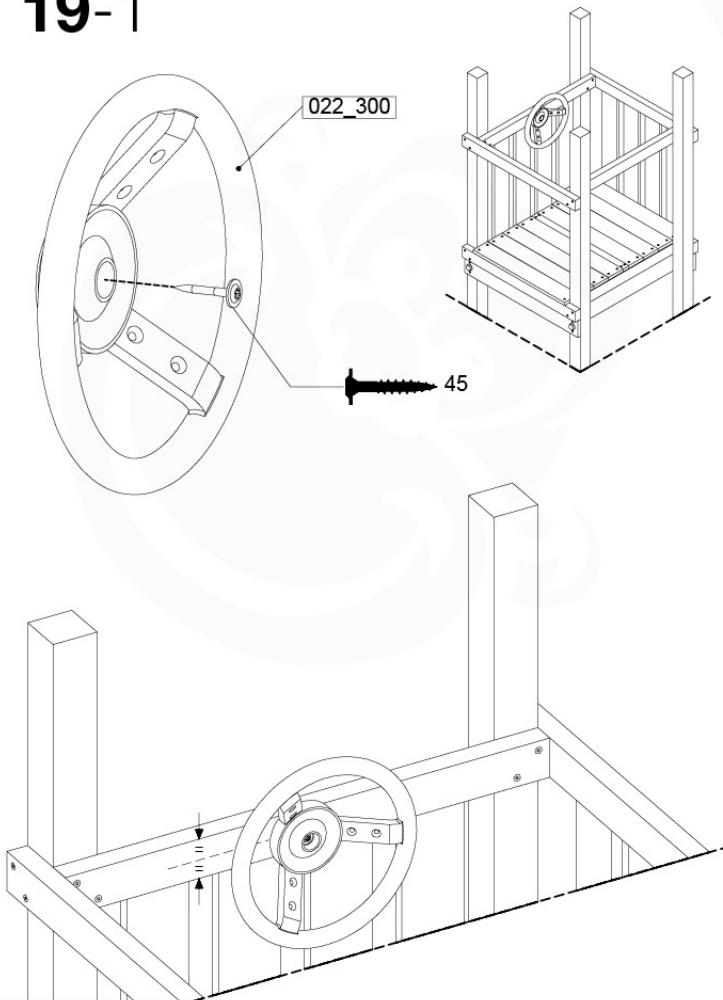

19 Accessories

AC01

(194_119)

	PartNo	PartName	QTY.
Hardware Pack 100_617	001_406	Stealth Screw 8x45	1
	002_041	Dome head screw 4.5 x 20 mm	3
	002_042	Dome head screw 3.5 x 13mm	4
	002_219	Gap Point Screw T25 - 5x30	2
Other	022_300	Steering Wheel	1
	022_800	Rail P/T 105	1
	022_910	Sandpad	1
	103_901	Logo ID Plate	1
	104_107	Tool Set Climbing Units	1
	120_024	Tower Flag	1
	122_302	Telescope	1

Accessory set - P02 - 29-9-2021 - 14

19-1