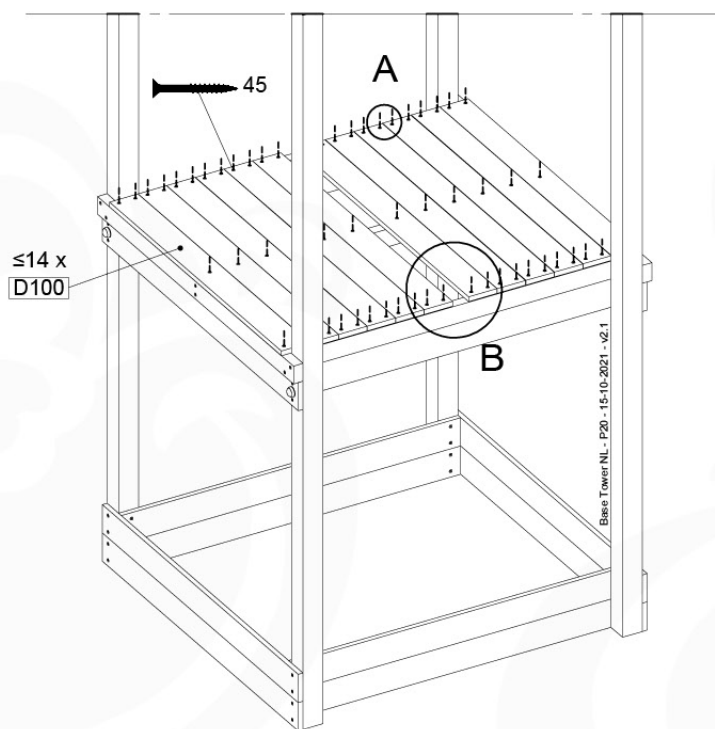

06 Playground Foundation

FD07

07 Base Tower

BT15

	PartNo	PartName	QTY.
Hardware Pack	001_406	Stealth Screw 8x45	6
	001_417	Stealth Screw 8x80	4
	002_220	Gap Point Screw T25 - 5x45	118
	002_223	Gap Point Screw T25 - 5x80	20
	022_31x	bpc-base version 3	8
	022_84x	bpc cover	8
Other	007_001	Ground-anchor	2
Timber	A270	Post 70x70 L2700	4
	C114	Beam 1140 mm	5
	D100	Board 1000 mm	14
	D114	Board 1140 mm	12

Base Tower NL - P09 - BT15 - 15-10-2021 - v2.1

07-1

Base Tower NL - P17 - BT15 - 15-10-2021 - v2.1

1 cm

A = B

SAFETY

07-2

07-3

07-4

08 Extended Tower

ET15

	PartNo	PartName	QTY.
Hardware pack	001_406	Stealth Screw 8x45	4
	001_417	Stealth Screw 8x80	2
	002_220	Gap Point Screw T25 - 5x45	106
	002_223	Gap Point Screw T25 - 5x80	16
Other	007_001	Ground-anchor	2
	022_31x	bpc-base version 3	4
	022_84x	bpc cover	4
Timber	A220	Post 70x70 L2200	2
	C114	Beam 1140 mm	4
	D100	Board 1000 mm	14
	D114	Board 1140 mm	9