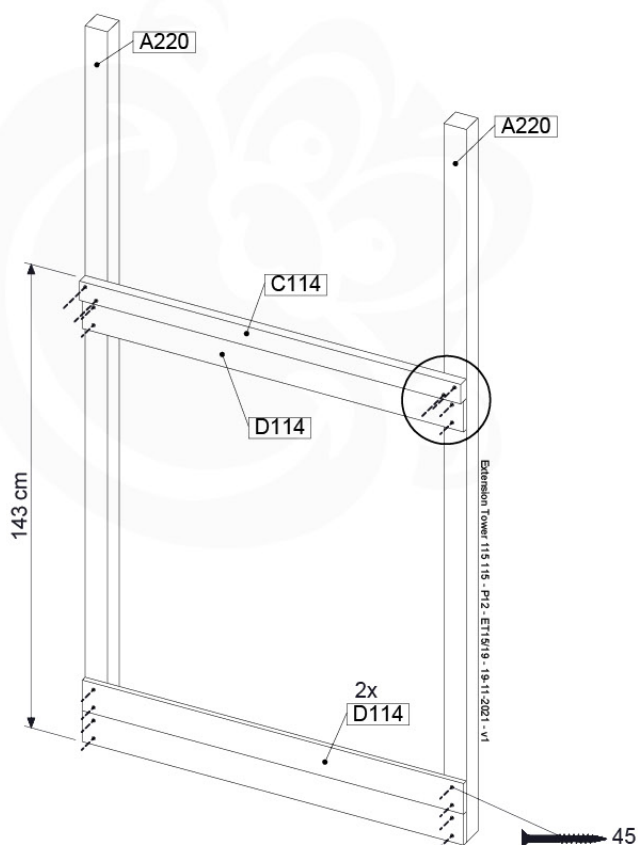

08 Extended Tower

ET15

	PartNo	PartName	QTY.
Hardware pack	001_406	Stealth Screw 8x45	4
	001_417	Stealth Screw 8x80	2
	002_220	Gap Point Screw T25 - 5x45	106
	002_223	Gap Point Screw T25 - 5x80	16
Other	007_001	Ground-anchor	2
	022_31x	bpc-base version 3	4
	022_84x	bpc cover	4
Timber	A220	Post 70x70 L2200	2
	C114	Beam 1140 mm	4
	D100	Board 1000 mm	14
	D114	Board 1140 mm	9

08-Extended Tower ET15

08-1

A = B