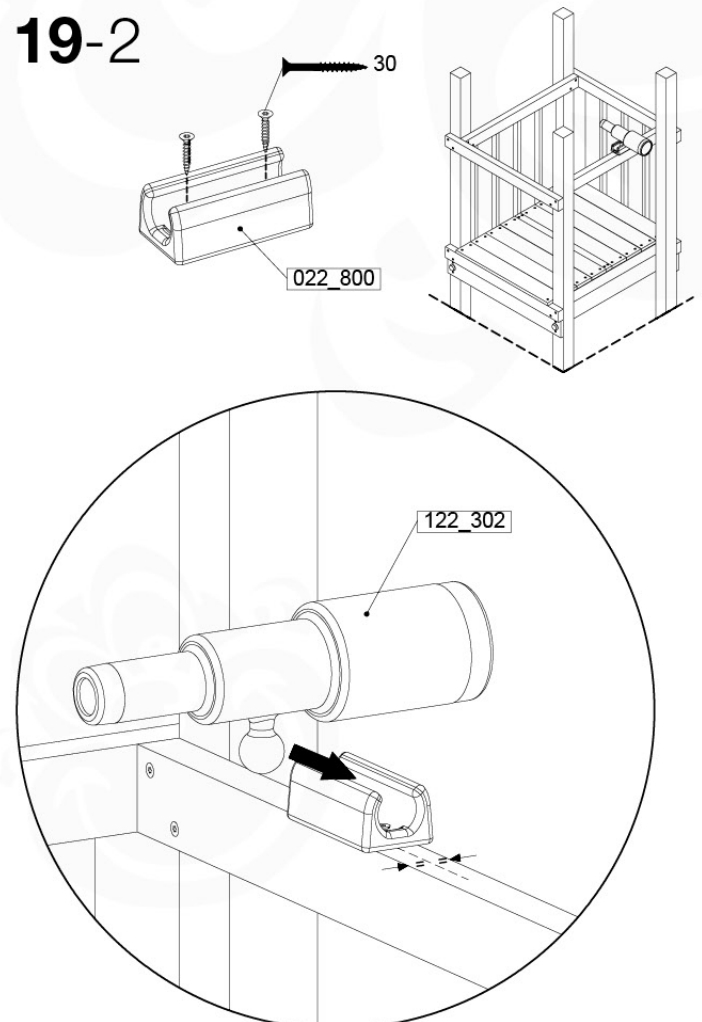

19-2

Accessory set - P03 - 29-9-2021 - 14