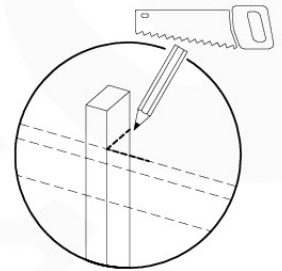

17 Slide Set

SL13

	PartNo	PartName	QTY.
Hardware Pack	000_101	Nail Pan Head	10
	002_220	Gap Point Screw T25 - 5x45	8
	002_223	Gap Point Screw T25 - 5x80	8
	002_308	Gap Point Screw T25 - 5x20	2
Other	120_102	Handgrip set (complete 2x)	1
	123_200	Bumperpad	1
	324_xxx 334_xxx	Wavy Star Slide XL 2200 mm / Wavy Star Slide XXL 2650 mm	1
Timber	C114	Beam 1140 mm	1
	C70	Beam 700 mm	1
	D65	Board 650 mm	2

17-1