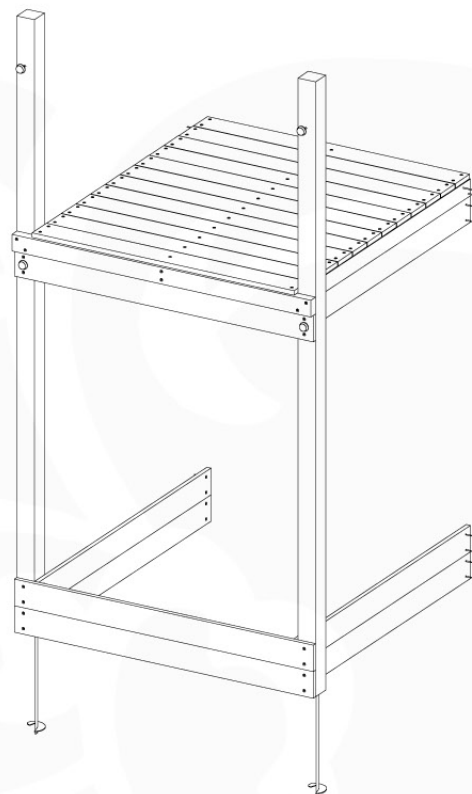

08 Extended Tower

ET15

	PartNo	PartName	QTY.
Hardware pack	001_406	Stealth Screw 8x45	4
	001_417	Stealth Screw 8x80	2
	002_220	Gap Point Screw T25 - 5x45	106
	002_223	Gap Point Screw T25 - 5x80	16
Other	007_001	Ground-anchor	2
	022_31x	bpc-base version 3	4
	022_84x	bpc cover	4
Timber	A220	Post 70x70 L2200	2
	C114	Beam 1140 mm	4
	D100	Board 1000 mm	14
	D114	Board 1140 mm	9

08-Extended Tower ET15