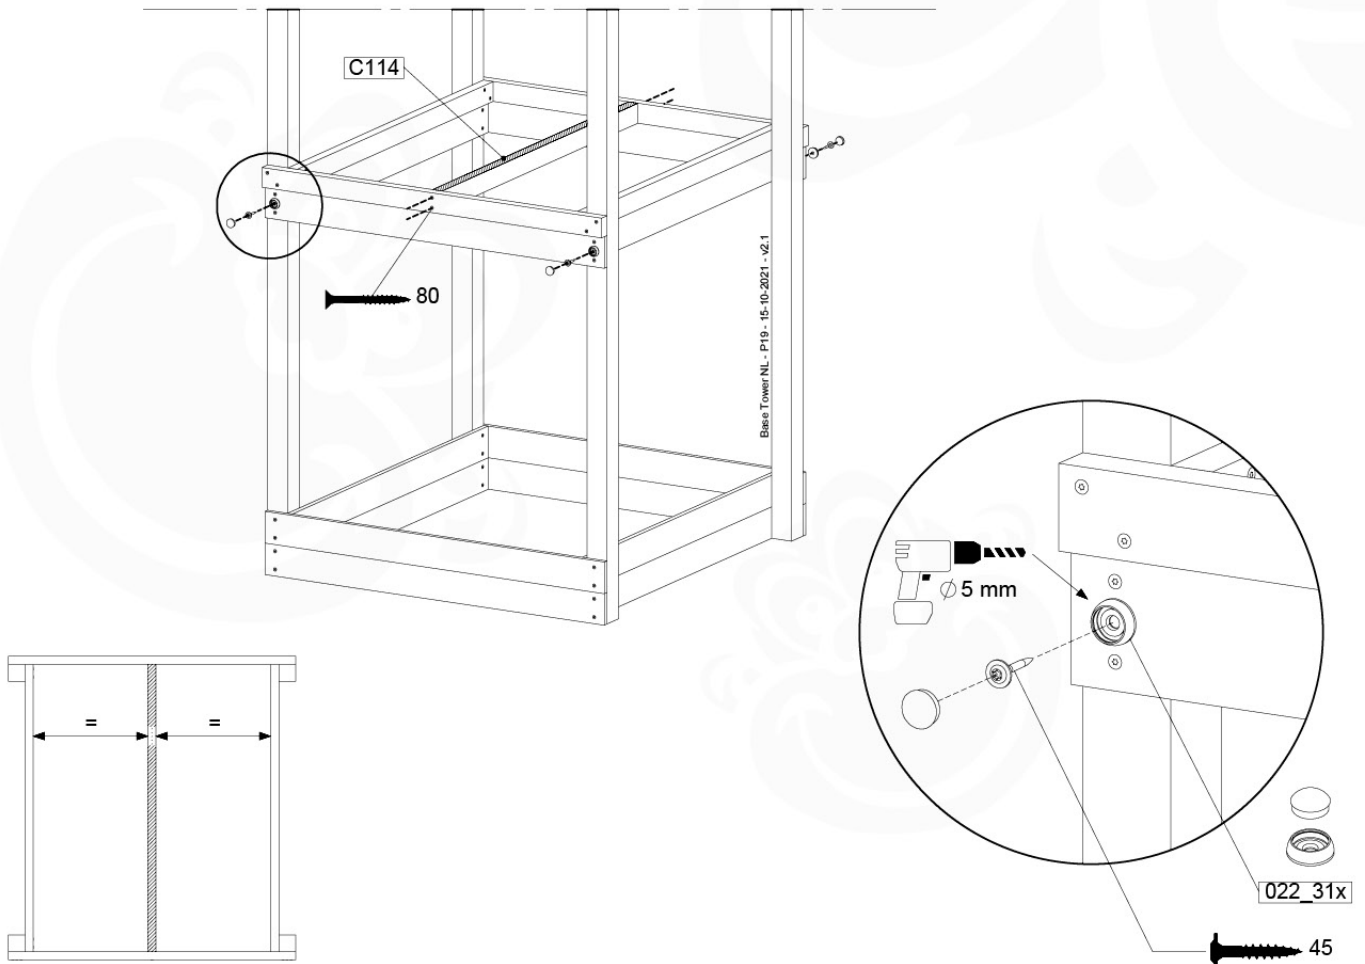

Base Tower NL - P09 - BT15 - 15-10-2021 - v2.1

07-1

Base Tower NL - P17 - BT15 - 15-10-2021 - v2.1

1 cm

A = B

SAFETY

07-2

07-3

07-4

08 Extended Tower

ET15

	PartNo	PartName	QTY.
Hardware pack	001_406	Stealth Screw 8x45	4
	001_417	Stealth Screw 8x80	2
	002_220	Gap Point Screw T25 - 5x45	106
	002_223	Gap Point Screw T25 - 5x80	16
Other	007_001	Ground-anchor	2
	022_31x	bpc-base version 3	4
	022_84x	bpc cover	4
Timber	A220	Post 70x70 L2200	2
	C114	Beam 1140 mm	4
	D100	Board 1000 mm	14
	D114	Board 1140 mm	9