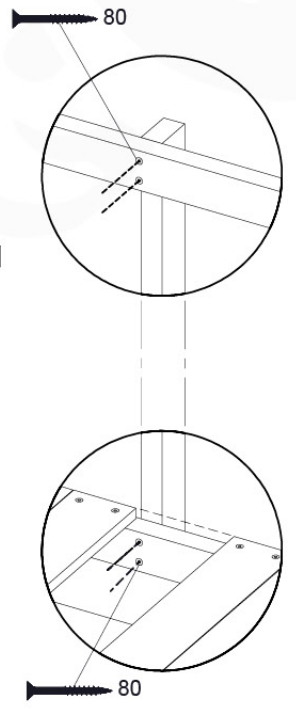

	PartNo	PartName	QTY.
Hardware Pack	001_417	Stealth Screw 8x80	4
	002_220	Gap Point Screw T25 - 5x45	100
	002_223	Gap Point Screw T25 - 5x80	8
Timber	C90	Beam 900 mm	2
	C96	Beam L=(900+beamheight) mm	2
	D65	Board 650 mm	1
	D127	Board 1270 mm	18-24

Ladder 115 x Balustrade - P22 UL 145 - 10-1-2022 - v2

13-1

Ladder 115 x Balustrade - P07 145 - 10-1-2022 - v2

13-2

13-3

13-4

13-5

14 Swing Module / Climb Module