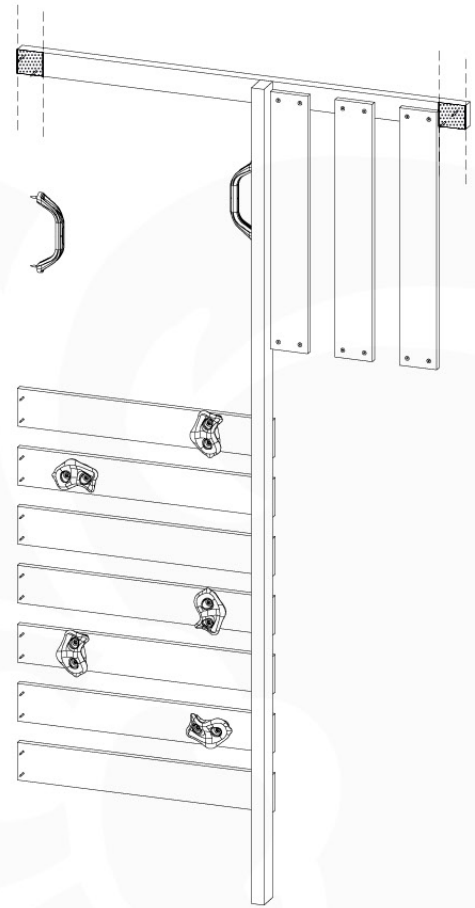

11 Rock Wall

RW09

	PartNo	PartName	QTY.
Hardware Pack	001_102	Washer Head Screw T40 M8x30	10
	002_220	Gap Point Screw T25 - 5x45	44
	002_223	Gap Point Screw T25 - 5x80	8
	003_010	M8 spring lock washer	10
	004_050	M8 22mm Drive in Nut	10
Other	022_50x	Climbing Rock	5
	120_102	Handgrip set (complete 2x)	1
Timber	C114	Beam 1140 mm	1
	C206	Beam 2060 mm	1
	D65	Board 650 mm	10

Rockwall 115 - P04 UL 145 - 13-1-2022 - v2