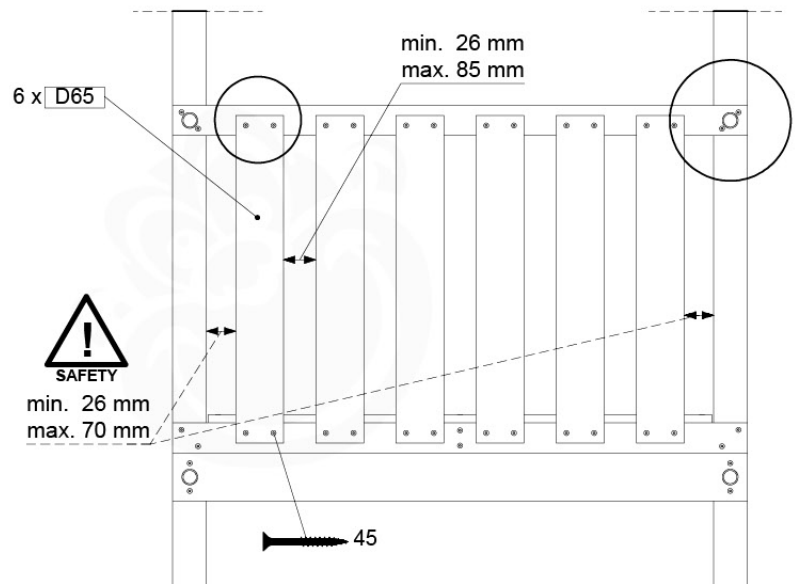

min. 26 mm
max. 70 mm