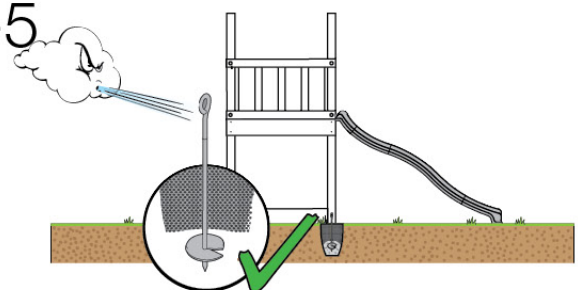

06 Playground Foundation

FD07

07 Base Tower

BT15

	PartNo	PartName	QTY.
Hardware Pack	001_406	Stealth Screw 8x45	6
	001_417	Stealth Screw 8x80	4
	002_220	Gap Point Screw T25 - 5x45	118
	002_223	Gap Point Screw T25 - 5x80	20
	022_31x	bpc-base version 3	8
	022_84x	bpc cover	8
Other	007_001	Ground-anchor	2
Timber	A270	Post 70x70 L2700	4
	C114	Beam 1140 mm	5
	D100	Board 1000 mm	14
	D114	Board 1140 mm	12