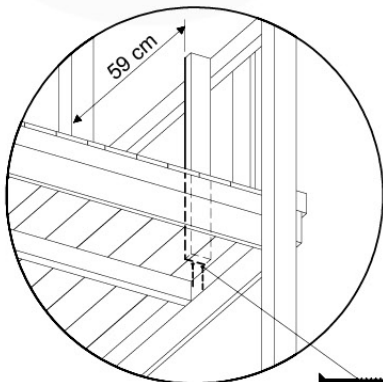

17 Slide Set

SL13

	PartNo	PartName	QTY.
Hardware Pack	000_101	Nail Pan Head	10
	002_220	Gap Point Screw T25 - 5x45	8
	002_223	Gap Point Screw T25 - 5x80	8
	002_308	Gap Point Screw T25 - 5x20	2
Other	120_102	Handgrip set (complete 2x)	1
	123_200	Bumperpad	1
	324_xxx 334_xxx	Wavy Star Slide XL 2200 mm / Wavy Star Slide XXL 2650 mm	1
Timber	C114	Beam 1140 mm	1
	C70	Beam 700 mm	1
	D65	Board 650 mm	2

17-1