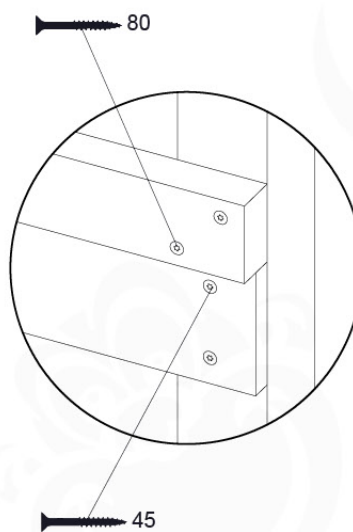

08 Extended Tower

ET15

	PartNo	PartName	QTY.
Hardware pack	001_406	Stealth Screw 8x45	4
	001_417	Stealth Screw 8x80	2
	002_220	Gap Point Screw T25 - 5x45	106
	002_223	Gap Point Screw T25 - 5x80	16
Other	007_001	Ground-anchor	2
	022_31x	bpc-base version 3	4
	022_84x	bpc cover	4
Timber	A220	Post 70x70 L2200	2
	C114	Beam 1140 mm	4
	D100	Board 1000 mm	14
	D114	Board 1140 mm	9

08-Extended Tower ET15

08-1

A = B