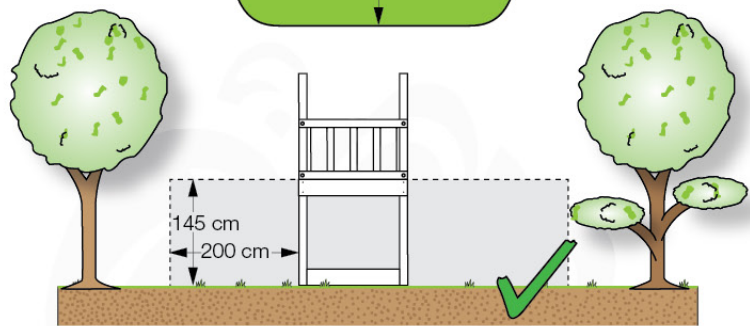

05 Safe Playground Planning

05-1

05-2

05-3

05-4

05-5