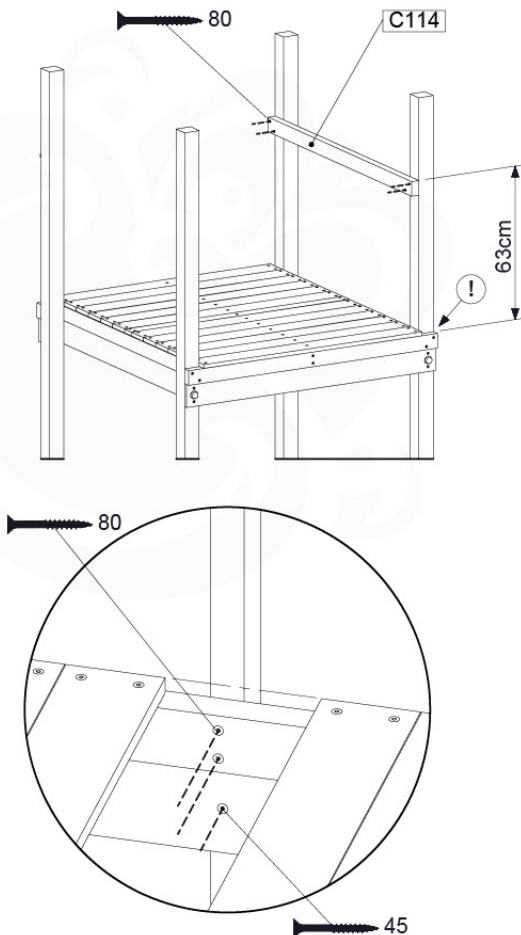

11-1

Rockwall 115 - P11 UL 145 - 13-1-2022 - v2