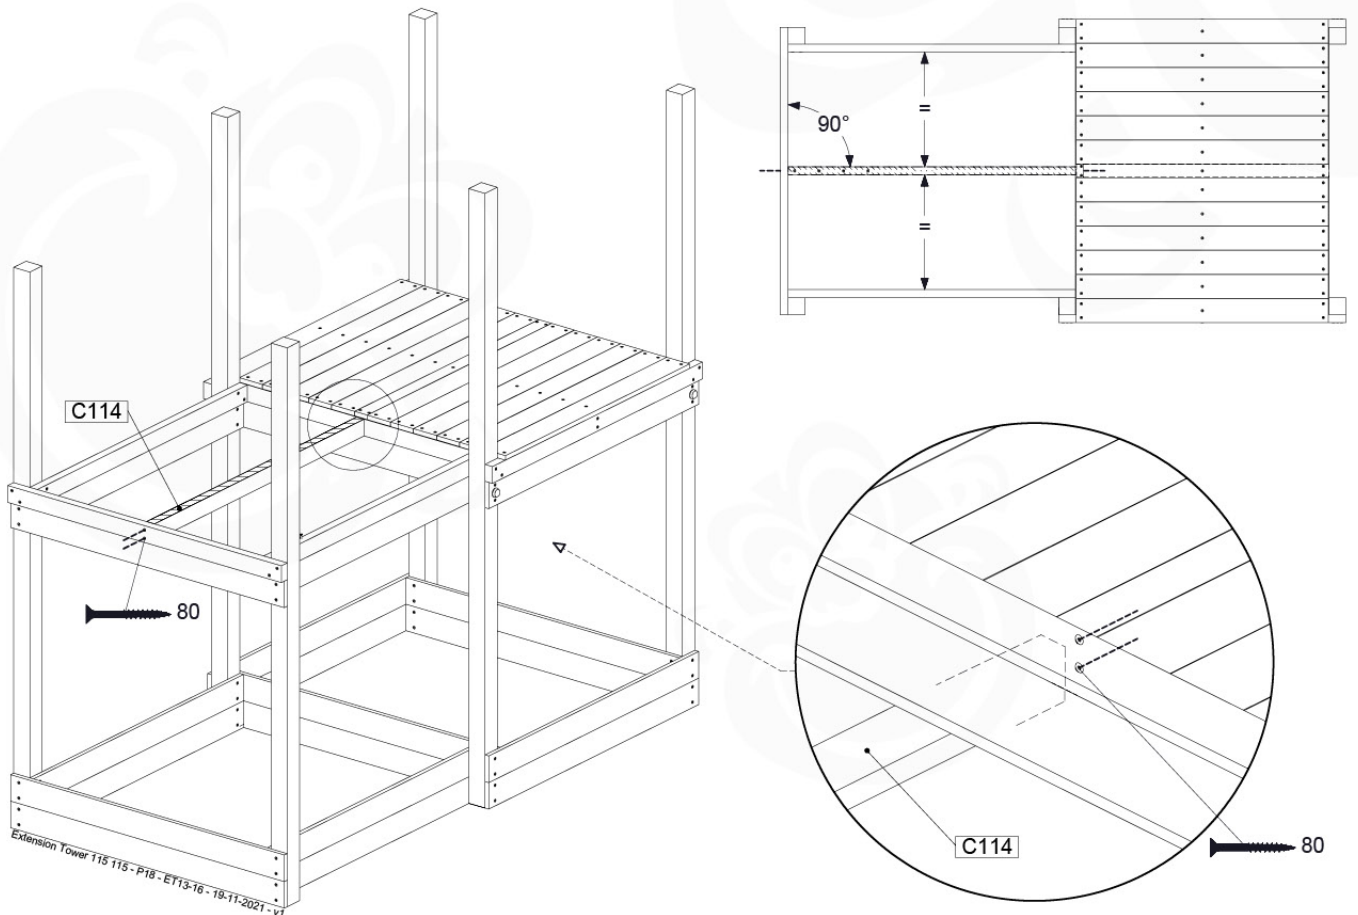

07-4

08 Extended Tower

ET15

	PartNo	PartName	QTY.
Hardware pack	001_406	Stealth Screw 8x45	4
	001_417	Stealth Screw 8x80	2
	002_220	Gap Point Screw T25 - 5x45	106
	002_223	Gap Point Screw T25 - 5x80	16
Other	007_001	Ground-anchor	2
	022_31x	bpc-base version 3	4
	022_84x	bpc cover	4
Timber	A220	Post 70x70 L2200	2
	C114	Beam 1140 mm	4
	D100	Board 1000 mm	14
	D114	Board 1140 mm	9

Extension Tower 115 115 - P04 - ET15 - 19-11-2021 - v1

08-Extended Tower ET15

08-1

A = B

08-2

08-3

08-4

09 Balustrade (1x)

BL03

	PartNo	PartName	QTY.
Hardware Pack	002_220	Gap Point Screw T25 - 5x45	24
	002_223	Gap Point Screw T25 - 5x80	4
Timber	C114	Beam 1140 mm	1
	D65	Board 650 mm	6

Balustrade 120 - P04 U - 8-10-2021 - v1.1