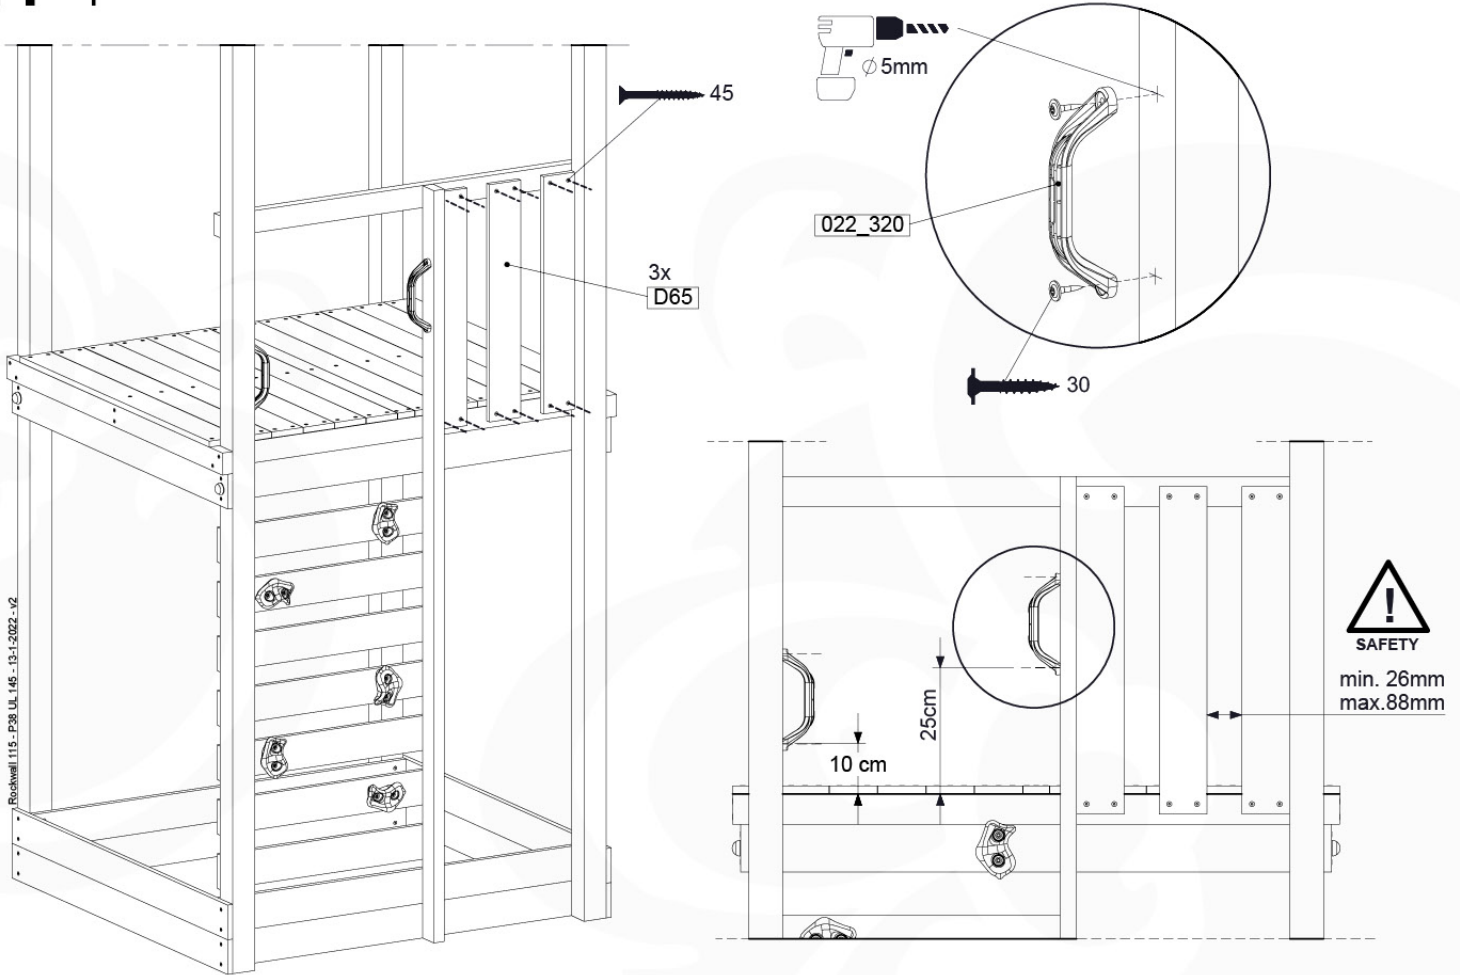

11-4

12 Roof

RF08