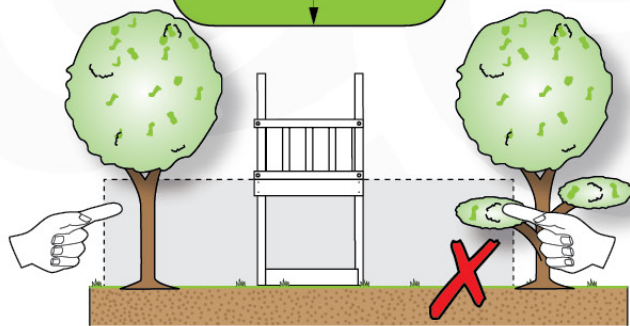

05 Safe Playground Planning

05-1

05-2

05-3

05-4

05-5