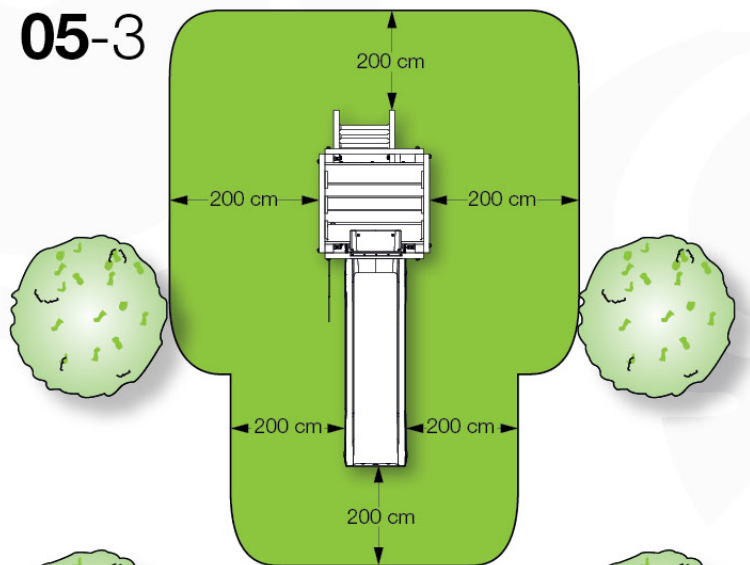

05 Safe Playground Planning

05-1

05-2

05-3

05-4

05-5