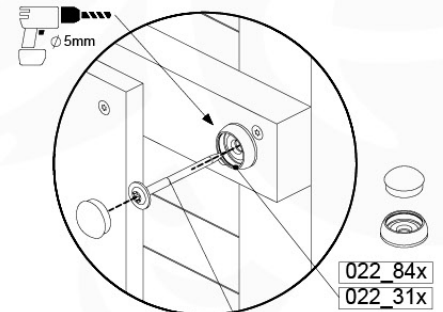

10-1

HARDWARE PACK TOWER → 80