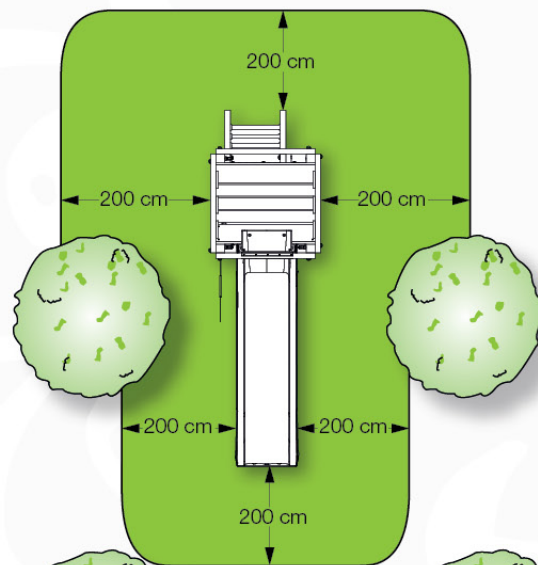

05 Safe Playground Planning

05-1

05-2

05-3

05-4

05-5