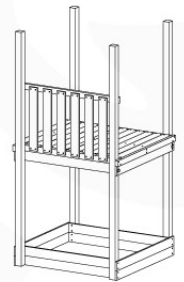

09 Balustrade (1x)

BL03

	PartNo	PartName	QTY.
Hardware Pack	002_220	Gap Point Screw T25 - 5x45	24
	002_223	Gap Point Screw T25 - 5x80	4
Timber	C114	Beam 1140 mm	1
	D65	Board 650 mm	6

Balustrade 120 - P04 U - 8-10-2021 - v1.1

09-1