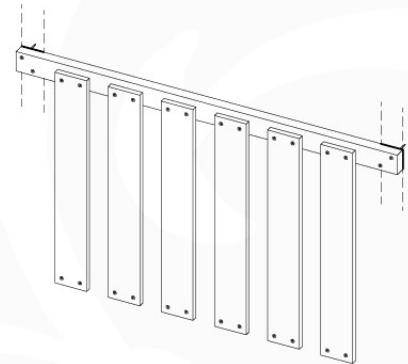

BL03

	PartNo	PartName	QTY.
Hardware Pack	002_220	Gap Point Screw T25 - 5x45	24
	002_223	Gap Point Screw T25 - 5x80	4
Timber	C114	Beam 1140 mm	1
	D65	Board 650 mm	6

Balustrade 120 - P04 U - 8-10-2021 - v1.1

09-1

10 Balustrade (2x)

BL04

	PartNo	PartName	QTY.
Hardware Pack	002_220	Gap Point Screw T25 - 5x45	24
	002_223	Gap Point Screw T25 - 5x80	4
Timber	C114	Beam 1140 mm	1
	D65	Board 650 mm	6

Balustrade 120 - P03 T - 8-10-2021 - v1.1