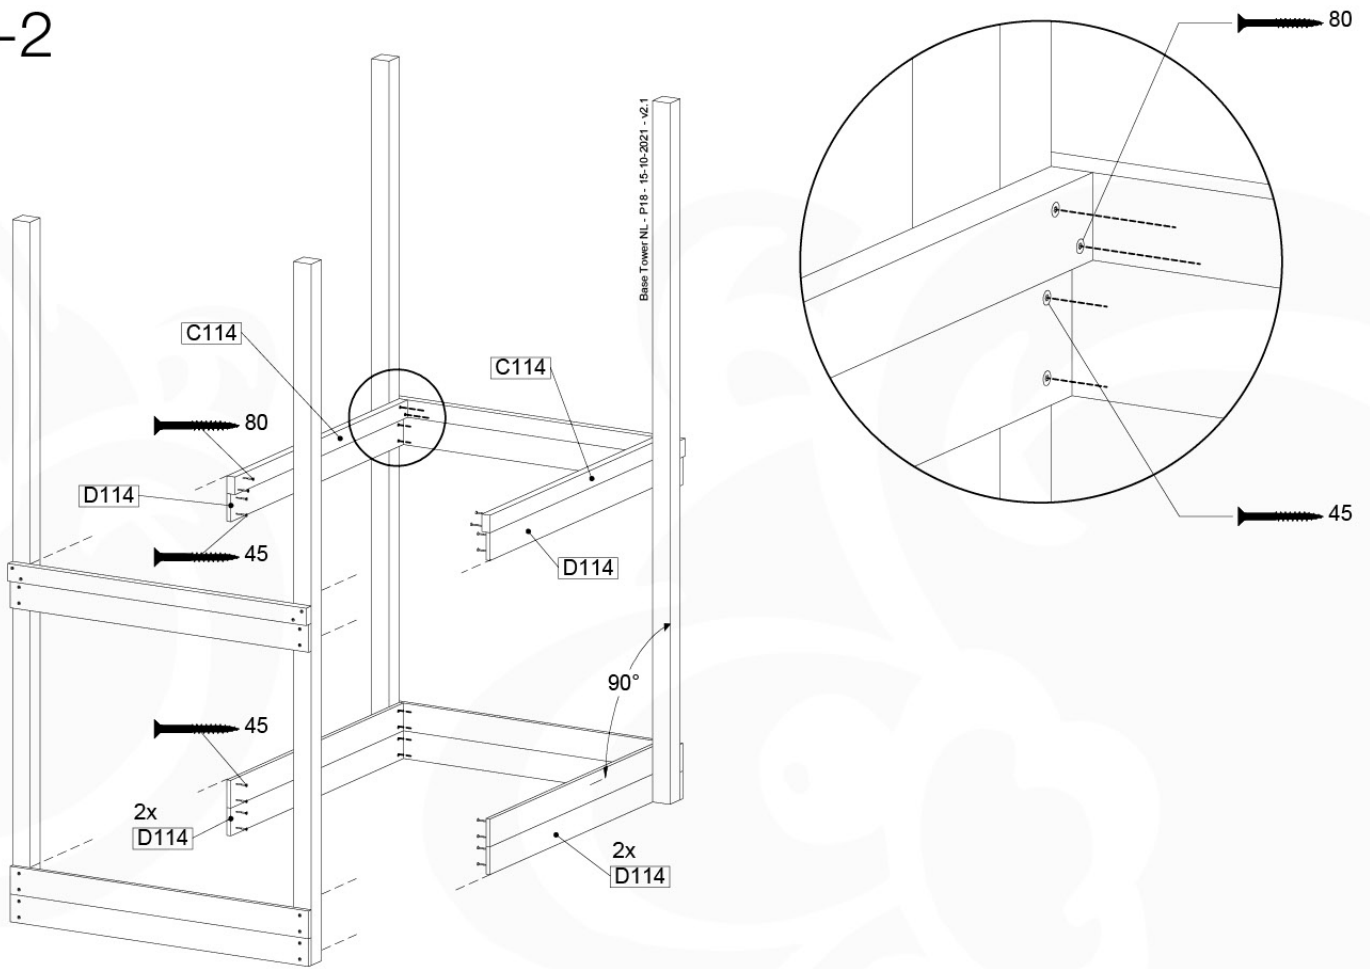

06 Playground Foundation

FD07

07 Base Tower

BT15

	PartNo	PartName	QTY.
Hardware Pack	001_406	Stealth Screw 8x45	6
	001_417	Stealth Screw 8x80	4
	002_220	Gap Point Screw T25 - 5x45	118
	002_223	Gap Point Screw T25 - 5x80	20
	022_31x	bpc-base version 3	8
	022_84x	bpc cover	8
Other	007_001	Ground-anchor	2
Timber	A270	Post 70x70 L2700	4
	C114	Beam 1140 mm	5
	D100	Board 1000 mm	14
	D114	Board 1140 mm	12

Base Tower NL - P09 - BT15 - 15-10-2021 - v2.1

07-1

Base Tower NL - P17 - BT15 - 15-10-2021 - v2.1

1 cm

A = B

SAFETY

07-2

07-3

07-4

08 Extended Tower

ET15

	PartNo	PartName	QTY.
Hardware pack	001_406	Stealth Screw 8x45	4
	001_417	Stealth Screw 8x80	2
	002_220	Gap Point Screw T25 - 5x45	106
	002_223	Gap Point Screw T25 - 5x80	16
Other	007_001	Ground-anchor	2
	022_31x	bpc-base version 3	4
	022_84x	bpc cover	4
Timber	A220	Post 70x70 L2200	2
	C114	Beam 1140 mm	4
	D100	Board 1000 mm	14
	D114	Board 1140 mm	9