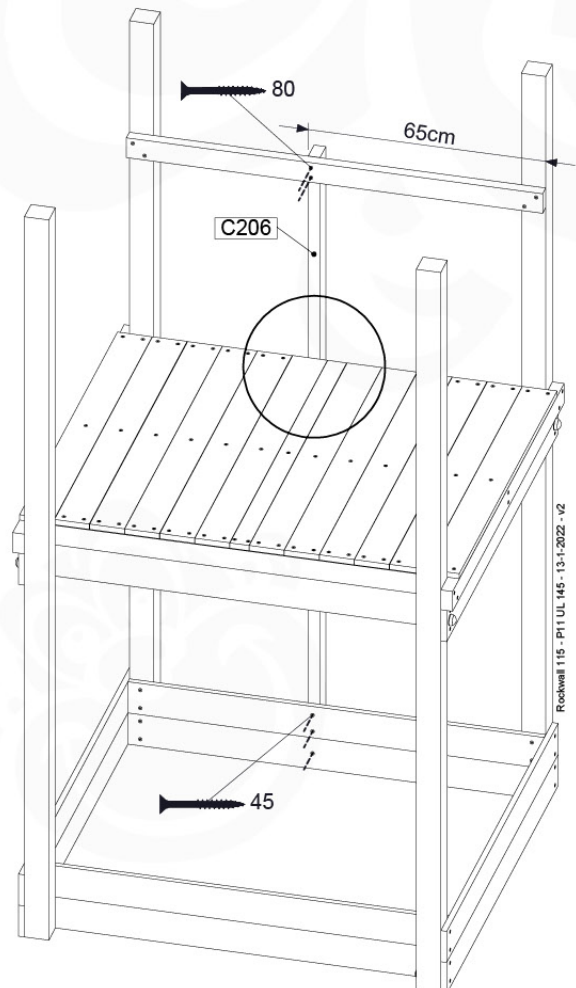

11-1

Rockwall 115 - P11 UL 145 - 13-1-2022 - v2