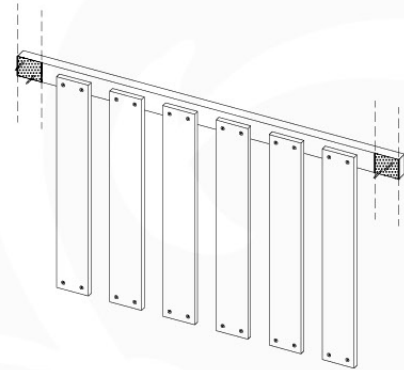

09 Balustrade (1x)

BL03

	PartNo	PartName	QTY.
Hardware Pack	002_220	Gap Point Screw T25 - 5x45	24
	002_223	Gap Point Screw T25 - 5x80	4
Timber	C114	Beam 1140 mm	1
	D65	Board 650 mm	6

Balustrade 120 - P04 U - 8-10-2021 - v1.1