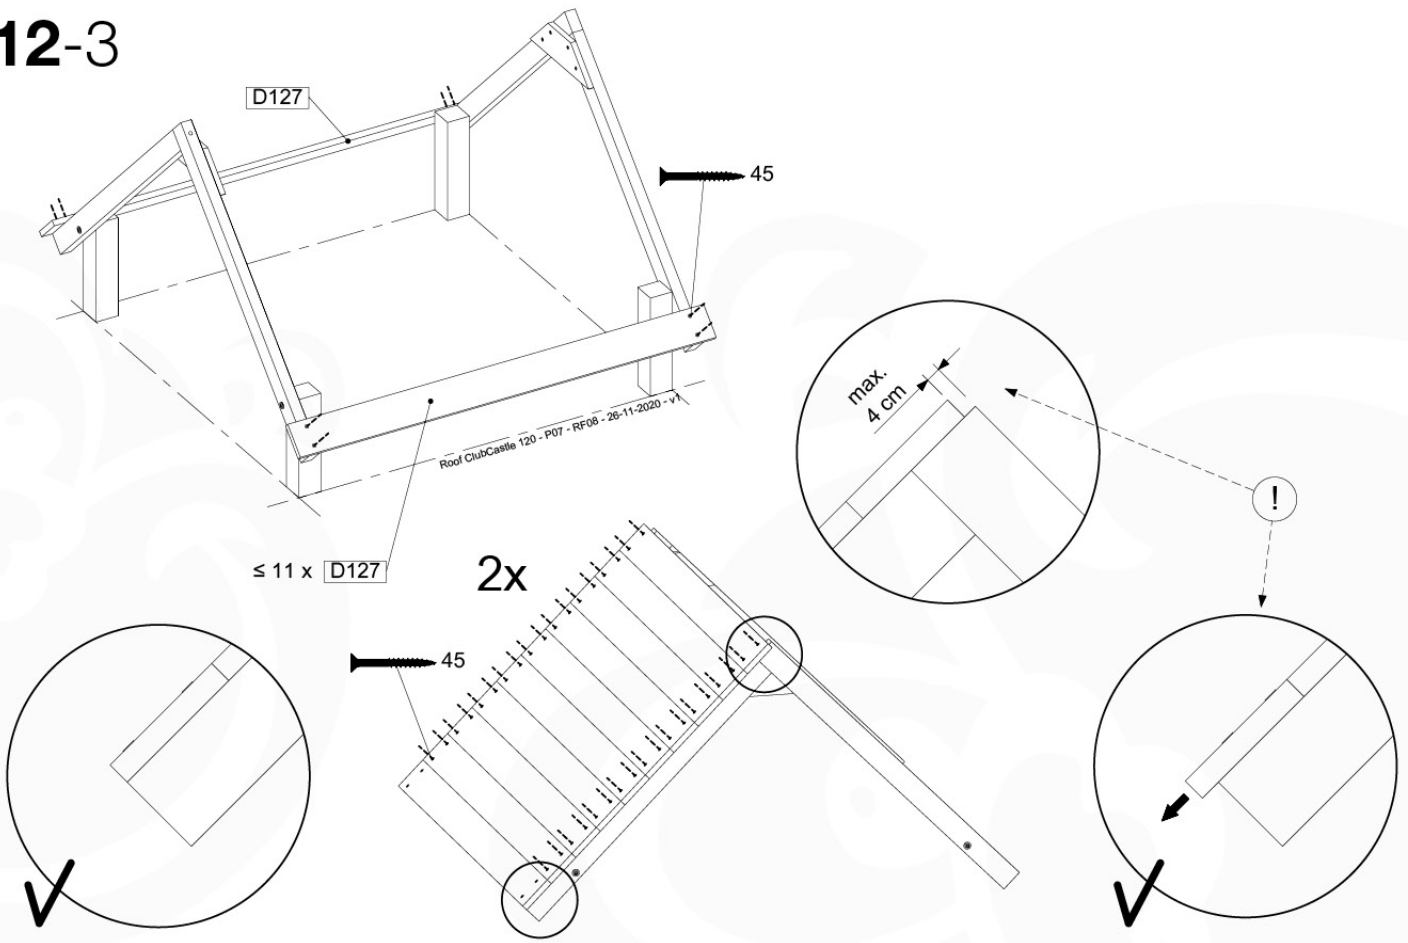

Roof ClubCastle 120 - P08 - RF08 - 26-11-2020 - v1

12-1

12-2

12-3

12-4

13 Ladder

LA15

	PartNo	PartName	QTY.
Hardware Pack	001_404	Stealth Screw 8x30	4
	002_219	Gap Point Screw T25 - 5x30	4
	002_220	Gap Point Screw T25 - 5x45	16
	002_223	Gap Point Screw T25 - 5x80	8
Other	005_03x	Ladder Rung Y/B/G/R	4
	005_522	Connection Bracket Mini Market	2
	022_835	Rung Cap	8
	120_102	Handgrip set (complete 2x)	1
Timber	C114	Beam 1140 mm	1
	C150	Beam 1500 mm	2
	C70	Beam 700 mm	1
	D65	Board 650 mm	2