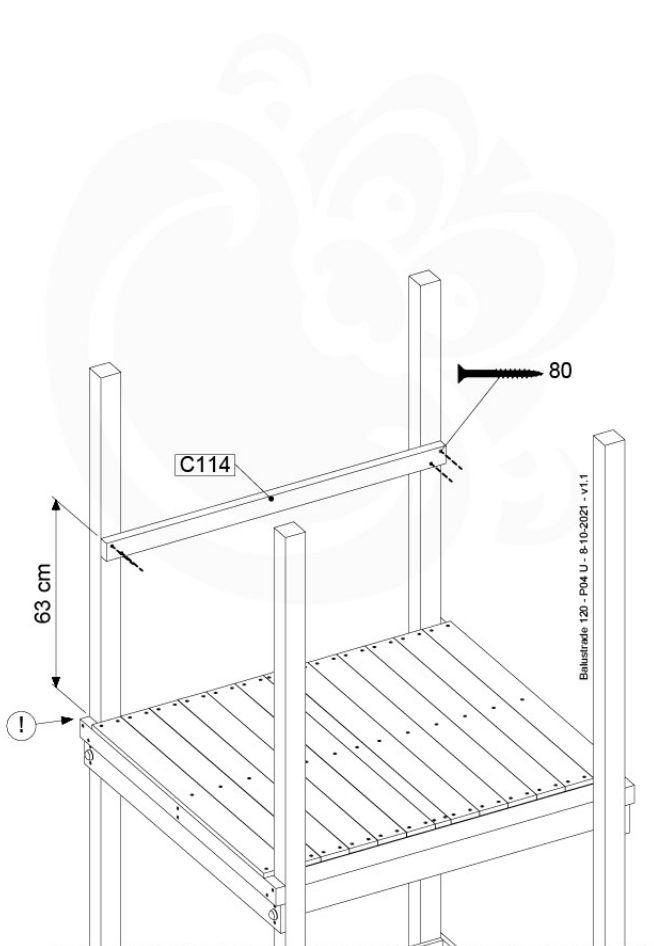

09 Balustrade (1x)

BL03

	PartNo	PartName	QTY.
Hardware Pack	002_220	Gap Point Screw T25 - 5x45	24
	002_223	Gap Point Screw T25 - 5x80	4
Timber	C114	Beam 1140 mm	1
	D65	Board 650 mm	6

Balustrade 120 - P04 U - 8-10-2021 - v1.1

09-1