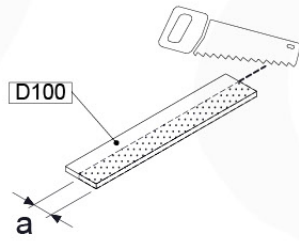

07-4

08 Extended Tower

ET15

	PartNo	PartName	QTY.
Hardware pack	001_406	Stealth Screw 8x45	4
	001_417	Stealth Screw 8x80	2
	002_220	Gap Point Screw T25 - 5x45	106
	002_223	Gap Point Screw T25 - 5x80	16
Other	007_001	Ground-anchor	2
	022_31x	bpc-base version 3	4
	022_84x	bpc cover	4
Timber	A220	Post 70x70 L2200	2
	C114	Beam 1140 mm	4
	D100	Board 1000 mm	14
	D114	Board 1140 mm	9

Extension Tower 115 115 - P04 - ET15 - 19-11-2021 - v1

08-Extended Tower ET15

08-1

A = B

08-2

08-3

08-4

09 Balustrade (1x)