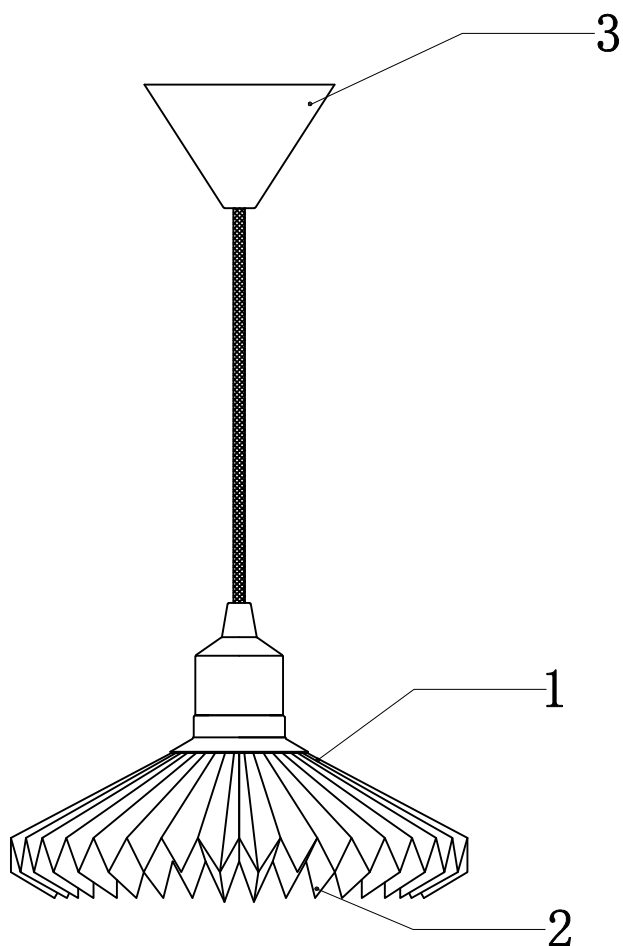

# INSTRUCTION MANUAL

Model: 5705639744053 & 5705639744060

halo  
design

COPENHAGEN

# INSTRUCTION MANUAL

- 1 Follow the instruction sketch.
- 2 Make sure power is OFF on the outlet, before beginning the installation.
- 3 Insert the light bulb.
- 4 Go through point 1 to 3 before connecting the lamp to the power.

230V.1xG9 .MAX LED 7W