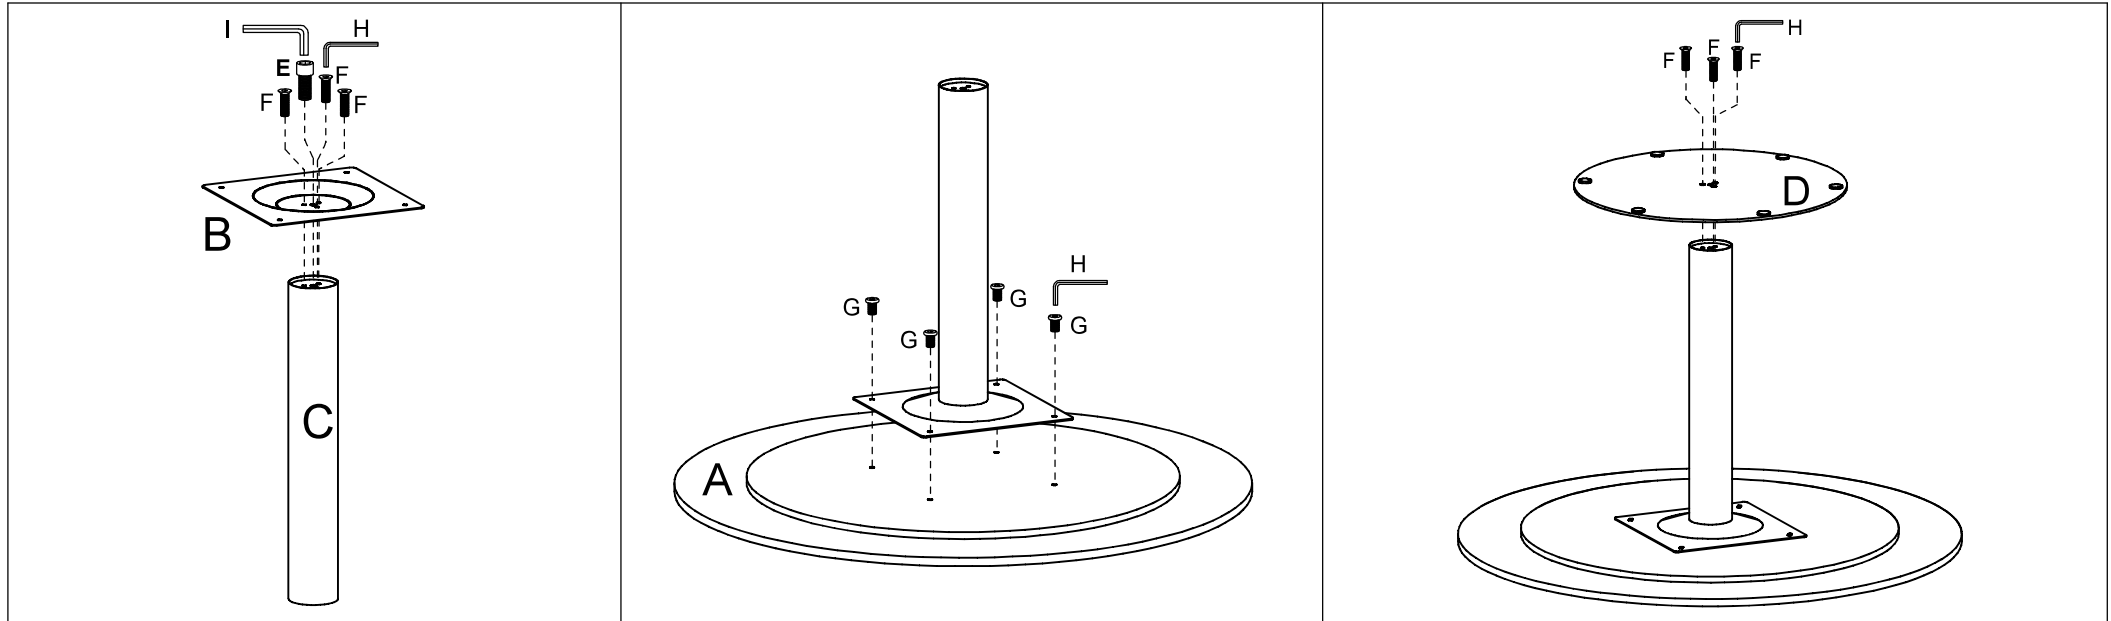

Art No	Description
88888-421	SP- Estella Round table-Screw Set
88888-422	SP- Estella Round table-Plastic Feet
88888-423	SP- Estella bord rund 19931-580-Table leg-Black
88888-428	SP- Estella Round table-Marble top White

VENTURE DESIGN

HOME & INTERIOR

19931-580

A		1	88888-428
B		1	88888-423
C		1	88888-423
D		1	88888-423
E		1	88888-421
F		6	88888-421
G		4	88888-421
H		1	88888-421
I		1	88888-421