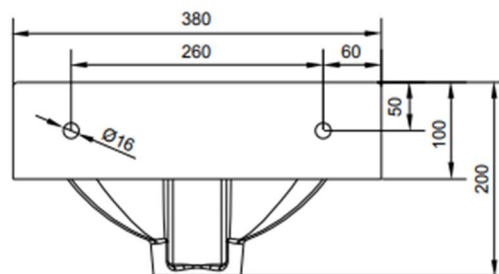

SOLIDCAST

RA-38

Wall hung basin, remember waste and trap.

Colour: Matte white solid composite

H/L/D: 20/38/36 cm.

Weight: 8,5 kg. net.

TOP VIEW

REAR VIEW

SECTION A-A

SECTION B-B

The basin has no hole for faucet but can be drilled easy at building site.

Mounting screws for brick wall included.