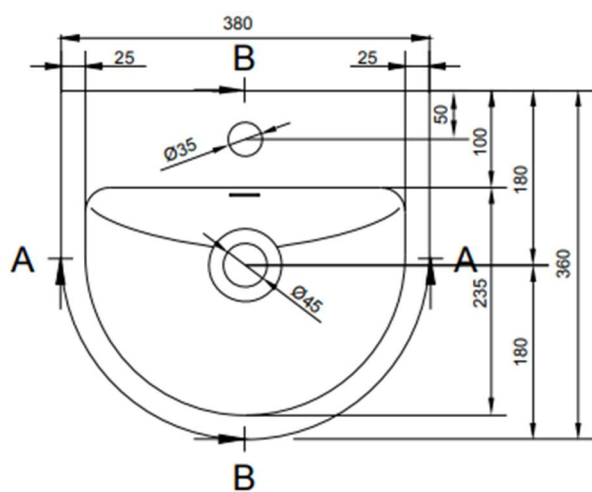

SOLIDCAST

RA-38

Wall hung basin, remember waste and trap.

Colour: Matte white solid composite

H/L/D: 20/38/36 cm.

Weight: 8,5 kg. net.

TOP VIEW

REAR VIEW

SECTION A-A

SECTION B-B

The basin has no hole for faucet but can be drilled easy at building site.

Mounting screws for brick wall included.