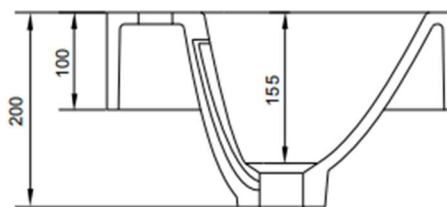

SOLIDCAST

RA-38

Wall hung basin, remember waste and trap.

Colour: Matte white solid composite

H/L/D: 20/38/36 cm.

Weight: 8,5 kg. net.

TOP VIEW

REAR VIEW

SECTION A-A

SECTION B-B

The basin has no hole for faucet but can be drilled easy at building site.

Mounting screws for brick wall included.