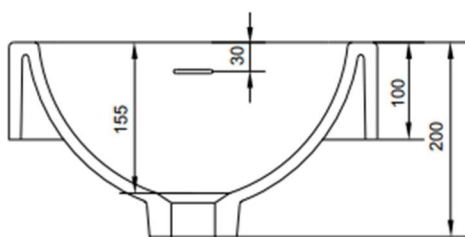

SOLIDCAST

RA-38

Wall hung basin, remember waste and trap.

Colour: Matte white solid composite

H/L/D: 20/38/36 cm.

Weight: 8,5 kg. net.

TOP VIEW

REAR VIEW

SECTION A-A

SECTION B-B

The basin has no hole for faucet but can be drilled easy at building site.

Mounting screws for brick wall included.