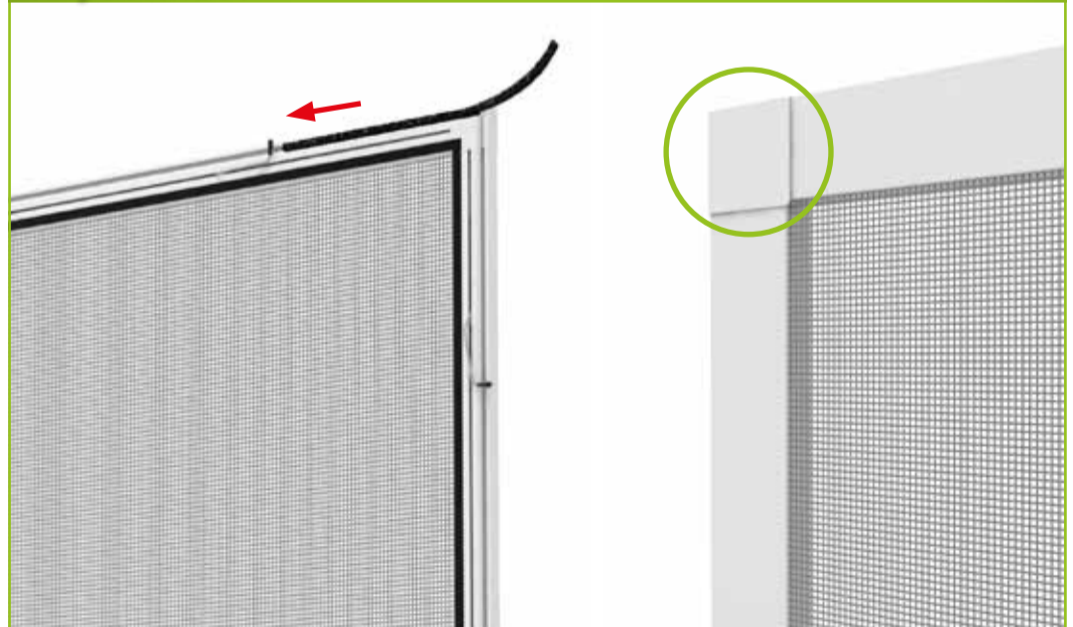

... to make your life easier

easyLINE for windows

Advantages

General purpose profile with innovative corners

- ✓ Simply assembly
- ✓ Sealing brush
- ✓ Raw edge cover

easyCLIP-spring

- ✓ Easy assembly, no need of screwing and drilling on the frame

- ✓ Removable without a trace
- ✓ Suitable for all common types of windows (5-35 mm)
- ✓ No rattling

- Mounting depth ca. 12 mm
- Can be cut in length

General purpose profile

Patented easyCLIP-spring

Innovative corner to connect the profiles easyCONNECT

easyLINE for doors

Advantages

General purpose profile with innovative corners

- ✔ Simply assembly
- ✔ Sealing brush
- ✔ Raw edge cover

Functionality and design in harmony

- ✔ Beautiful and stable treadle profile
- ✔ The plastic hinges are placed automatically in the guide rail
- ✔ Including an automatic door closer
 - Mounting depth ca. 20 mm
 - can be cut in length