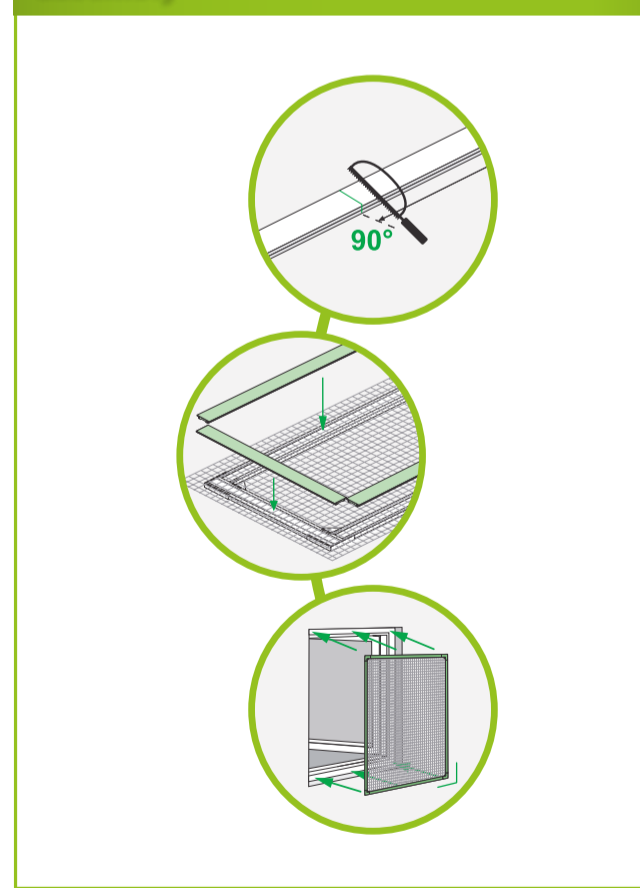

Simple assembly

PVC magnetic frame for windows **green**LINE

Art.-No.	Size	Frame colour	Netting colour	PU	EAN-Code
000-1520	120 x 140 cm	white	anthracite	6	4052329002933