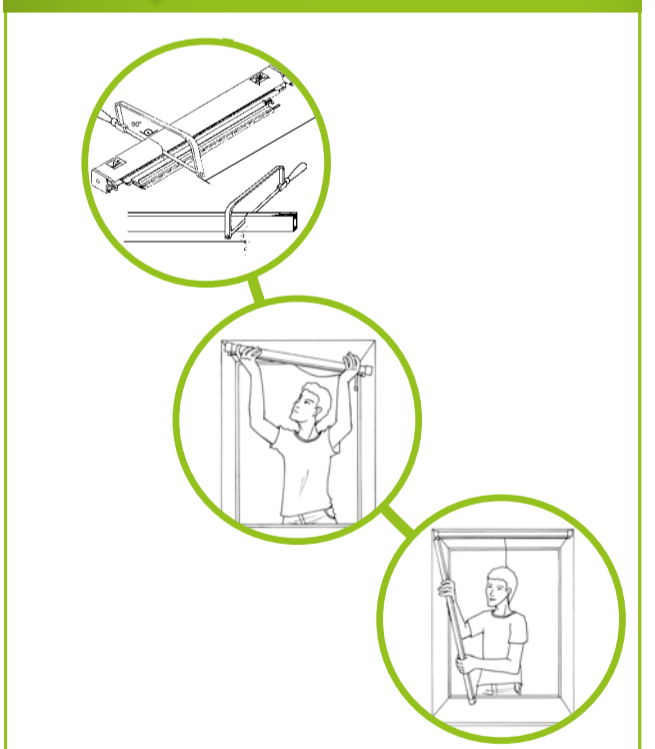

Simple assembly

ALU-Roller-Construction-Kits for windows and doors *greenLINE*

Art.-No.	Size	Frame colour	Netting Colour	PU	EAN-Code
000-3300	80 x 130 cm	white	anthracite	4	4052329002902
000-3320	125 x 170 cm	white	anthracite	4	4052329002827
000-3330	160 x 170 cm	white	anthracite	4	4052329002889
000-3370	150 x 220 cm	white	anthracite	4	4052329002926