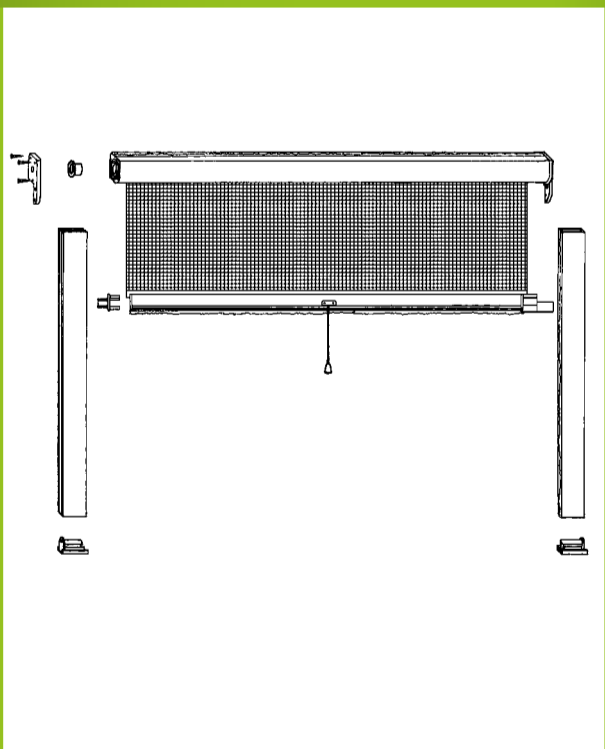

Complete Construction kit