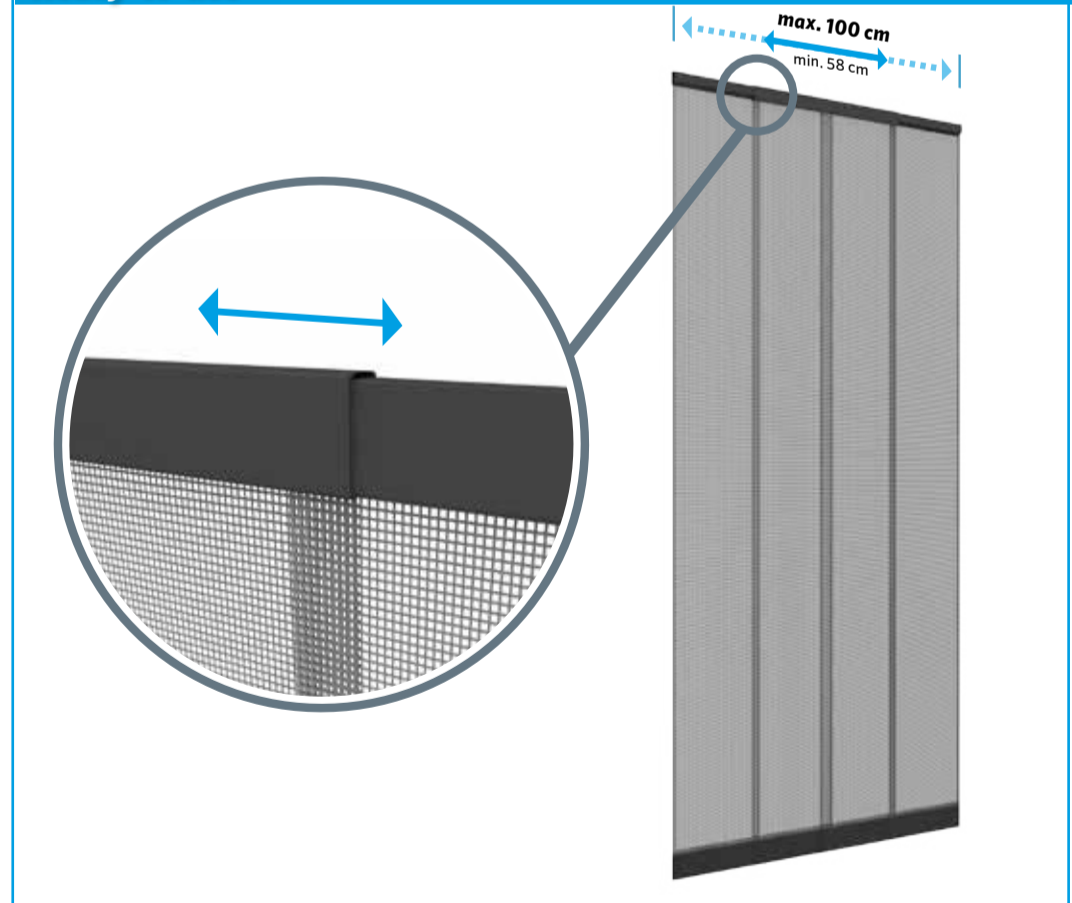

Curtain **easyFIX** for doors

Advantages

Pre-assembled and ready to use

- ✔ Flexible thanks to the telescopic profile
- ✔ Very easy mounting
- ✔ Can be cut in length
- ✔ Easy to remove and to install

Functionality and design in harmony

- ✔ Strips with fringed sides and weights to cramp

- Mounting depth ca. 15 mm

NEU!

easyFIX

Functionality and design in harmony Strips with fringed sides

Telescopic profile Ready-to-use

Telescopic strip curtain for doors **easyFIX**

Curtain **proLINE** for doors

Advantages

Innovative fitting technique easyHOLD

- ✓ Installation with no need to drill, skrew or glue
- ✓ Removable without a trace
- ✓ Easy and quick mounting

Aluminium proLINE Profile