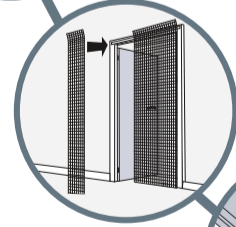

Quick and easy to install

ca. 8 mm

Self-adhesive profile- No need to drill or screw

Simple assembly

Strip curtain for doors **greenLINE**

| Art.-No. | Size | PVC-profile colour | Netting colour | PU | EAN-Code |
|----------|--------------|--------------------|----------------|----|---------------|
| 000-1111 | 100 x 220 cm | black | anthracite | 24 | 4052329000144 |
| 000-1121 | 125 x 240 cm | black | anthracite | 16 | 4052329000151 |