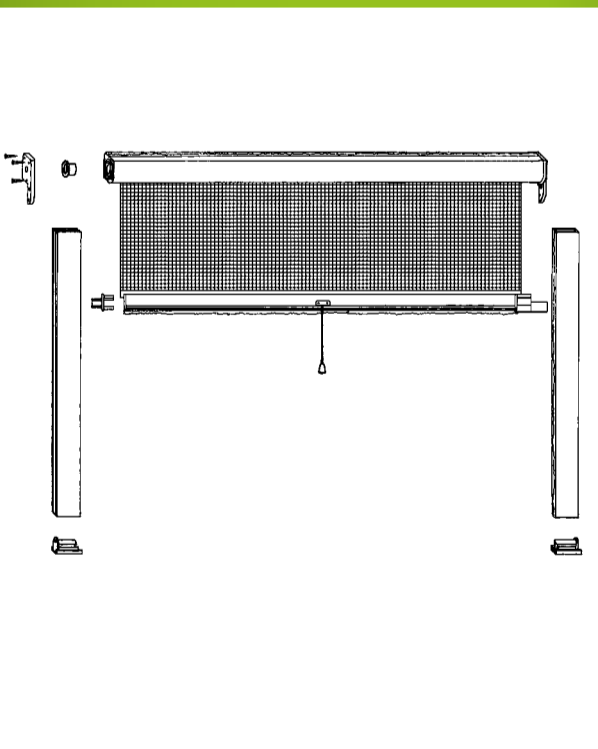

Complete Construction kit