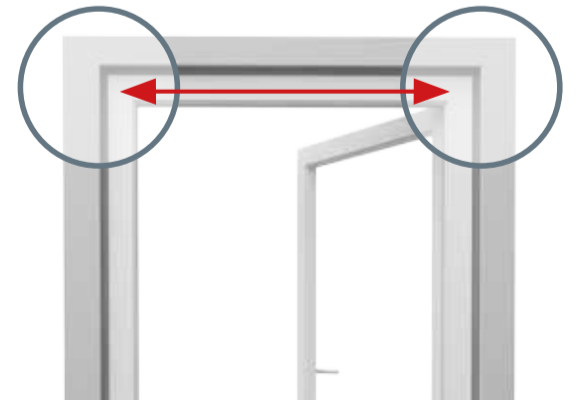

proLINE

Strips made of fiberglass Fringed sides and stiched of weights

Innovative fitting technique easyHOLD

✓ place

✓ turn

✓ tight

- Horizontal clamping fixation

Clamp-curtain for doors **proLINE**

Curtain *easy life* for doors

Advantages

PVC strip curtain fiberglass

- ✔ doors in regular sizes
 - ✔ XL doors
 - ✔ Easy installation by sticking
 - ✔ Expandable as often as you wish
 - ✔ Fiberglass fabric with fringed sides and stiched of weights
- Mounting depth ca. 8 mm