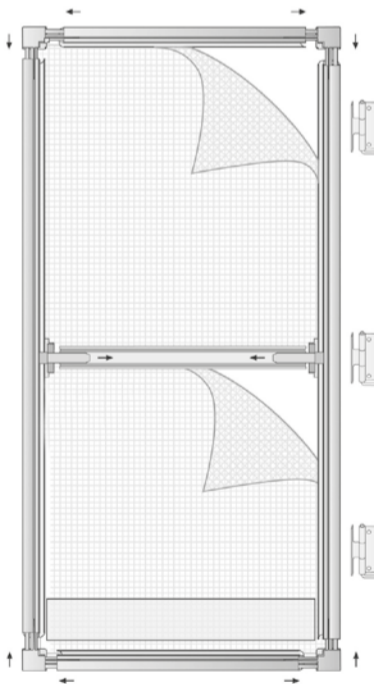

Complete Construction kit