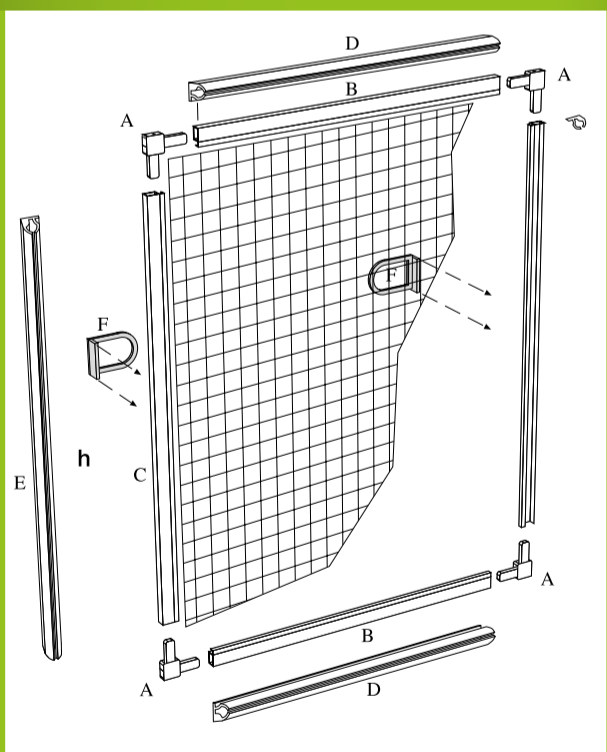

Complete Construction kit