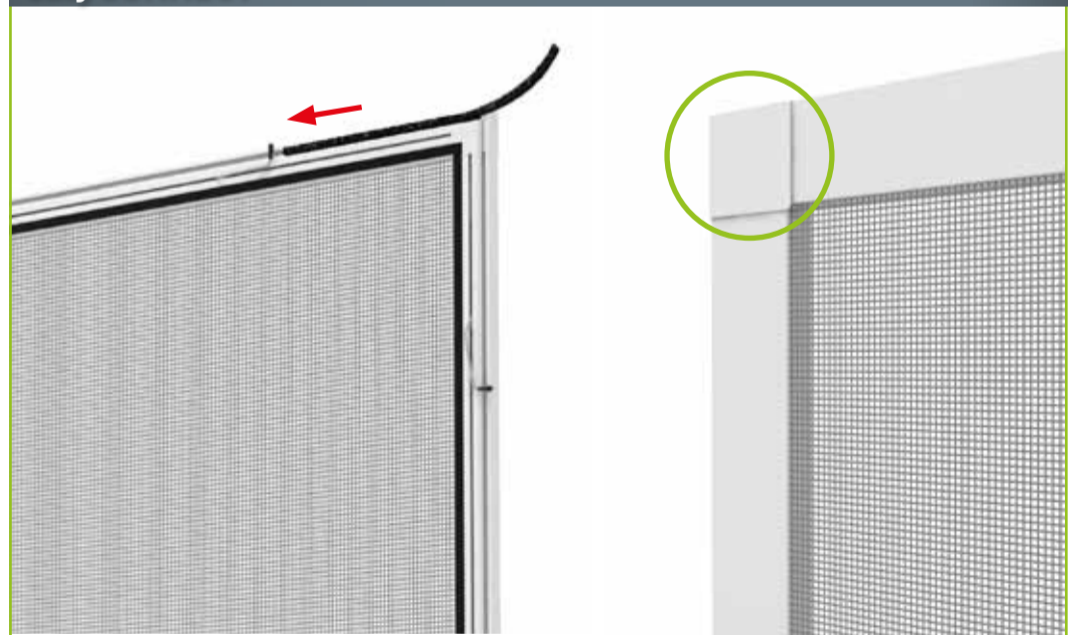

easyLINE for doors

Advantages

General purpose profile with innovative corners

- ✔ Simply assembly
- ✔ Sealing brush
- ✔ Raw edge cover

Functionality and design in harmony

- ✔ Beautiful and stable treadle profile
- ✔ The plastic hinges are placed automatically in the guide rail
- ✔ Including an automatic door closer
 - Mounting depth ca. 20 mm
 - can be cut in length

easyLINE

General purpose profile

Treadle profile

Innovative corner to connect the profiles easyCONNECT

ALU-Construction-Kits for doors **easyLINE**

| Art.-No. | Size | Frame colour | Netting Colour | PU | EAN-Code |
|----------|--------------|--------------|----------------|----|---------------|
| 002-2310 | 100 x 215 cm | white | anthracite | 4 | 4052329002537 |
| 002-2311 | 100 x 215 cm | brown | anthracite | 4 | 4052329002544 |
| 002-2312 | 100 x 215 cm | grey | anthracite | 4 | 4052329002551 |