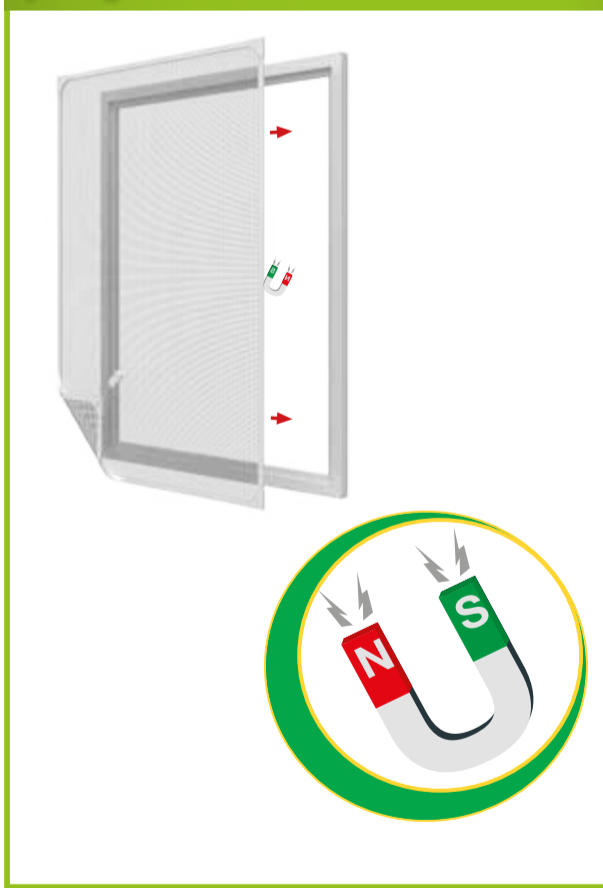

Magnet fitting