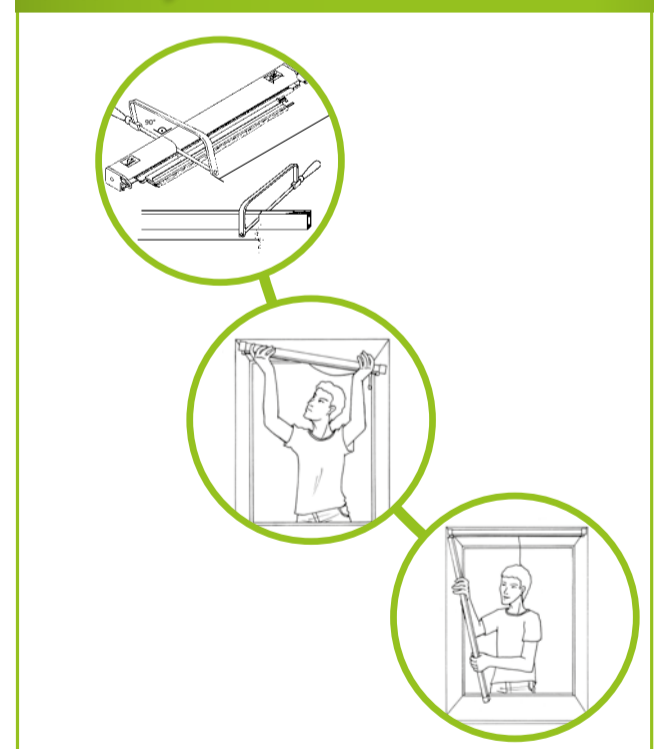

Simple assembly

PVC-Roller-Construction-Kits for windows *greenLINE*

Art.-No.	Size	Frame colour	Netting colour	PU	EAN-Code
000-3100	80 x 130 cm	white	anthracite	4	4052329002896
000-3120	125 x 150 cm	white	anthracite	4	4052329002995