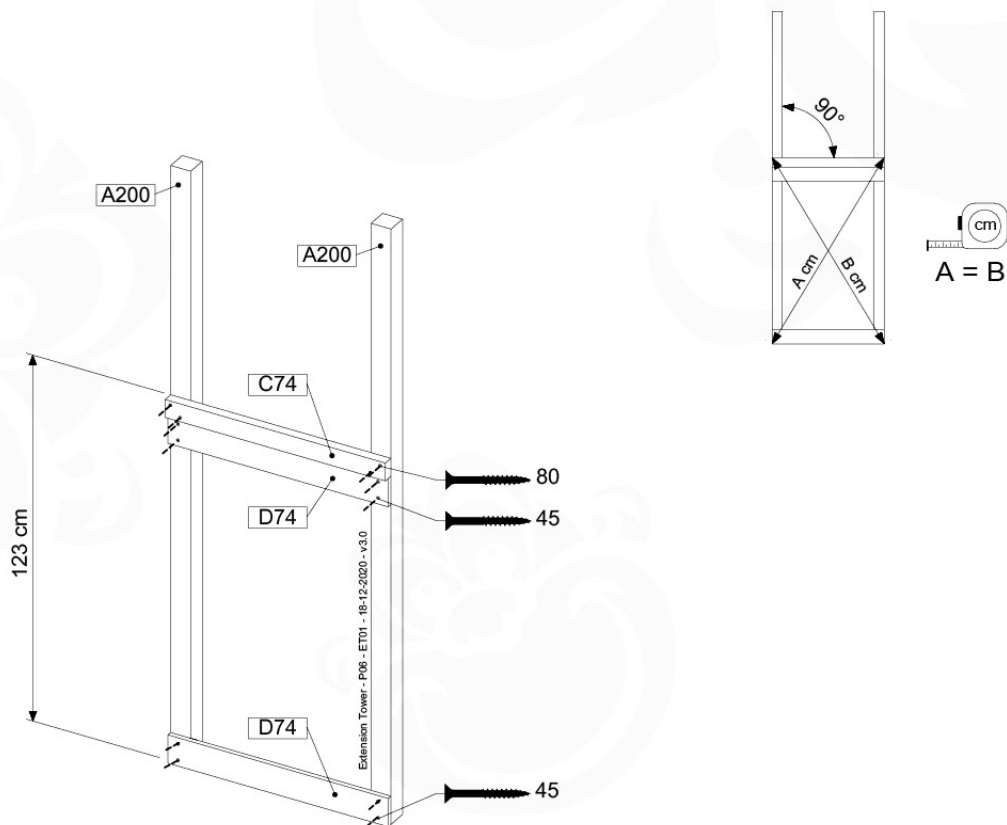

08 Extension Tower

ET01

(194_100)

	PartNo	PartName	QTY.
Hardware Pack 100_600	001_406	Stealth Screw 8x45	4
	002_220	Gap Point Screw T25 - 5x45	60
	002_223	Gap Point Screw T25 - 5x80	12
Other	007_001	Ground-anchor	2
Hardware Pack 100_600	022_31x	bpc-base version 3	2
	022_84x	bpc cover	2
Wood	A200	Post 70x70 L2000	2
	C74	Beam 740 mm	3
	D60	Board 600 mm	9
	D74	Board 740 mm	6

Extension Tower - P02 - ET01 - 18-12-2020 - v3.0

www.jungle gym.com

08-1