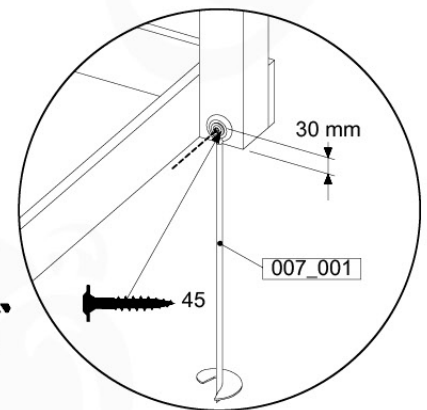

15 Ground Anchors

GA02

Parts:

Assembly Package Tower
194_100

Tower Anchors - P03 - 3-3-2021 - v3

15-1

Tower Anchors - P07 - 3-3-2021 - v3