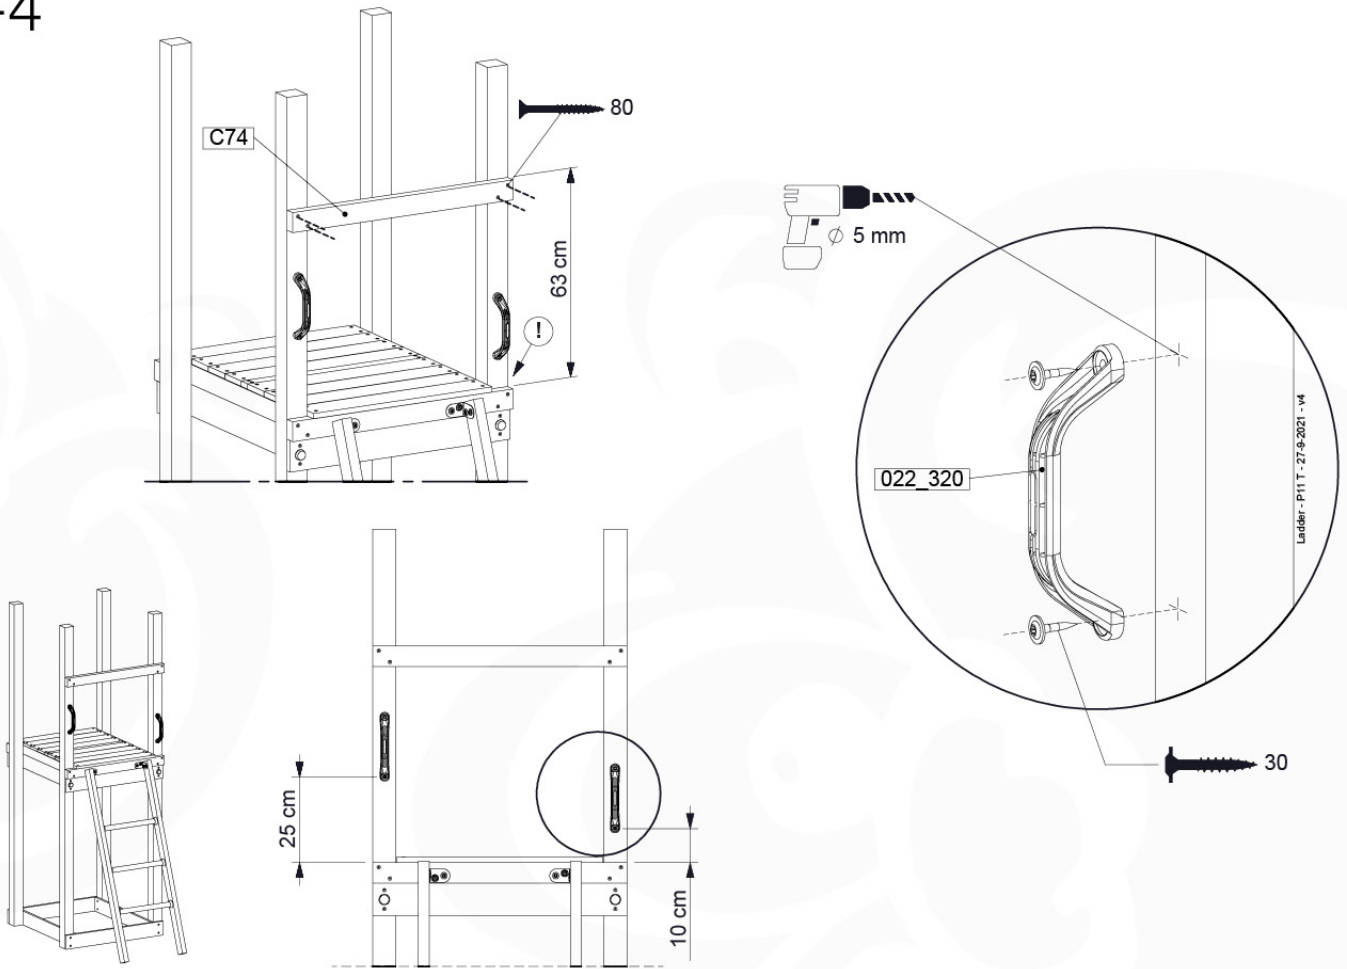

13-4

14 Swing Frame / Climb Frame