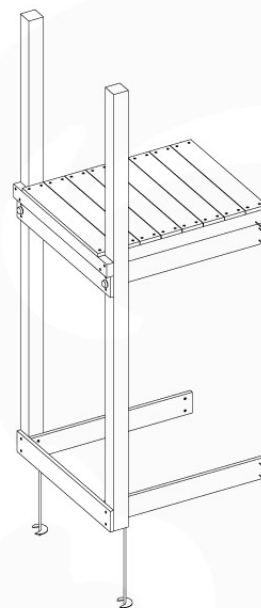

08 Extension Tower

ET01

(194_100)

	PartNo	PartName	QTY.
Hardware Pack 100_600	001_406	Stealth Screw 8x45	4
	002_220	Gap Point Screw T25 - 5x45	60
	002_223	Gap Point Screw T25 - 5x80	12
Other	007_001	Ground-anchor	2
Hardware Pack 100_600	022_31x	bpc-base version 3	2
	022_84x	bpc cover	2
Wood	A200	Post 70x70 L2000	2
	C74	Beam 740 mm	3
	D60	Board 600 mm	9
	D74	Board 740 mm	6

Extension Tower - P02 - ET01 - 18-12-2020 - v3.0