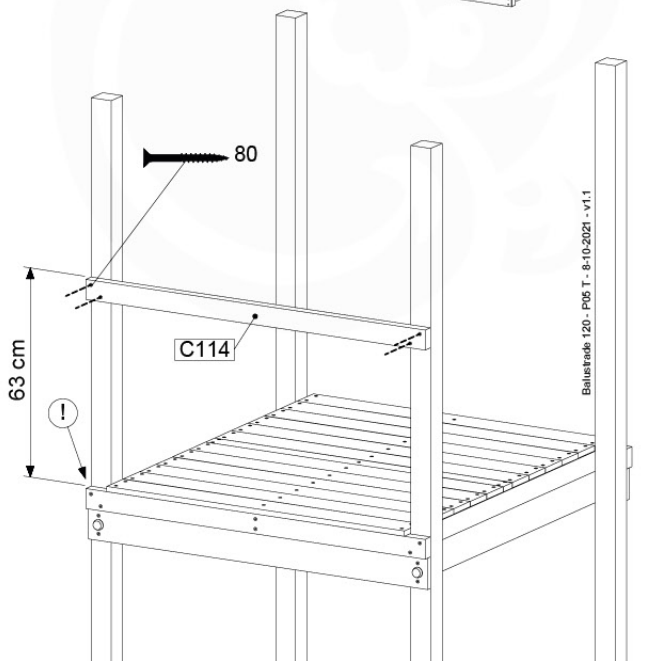

Balustrade 120 - P06 T - 8-10-2021 - v1.1