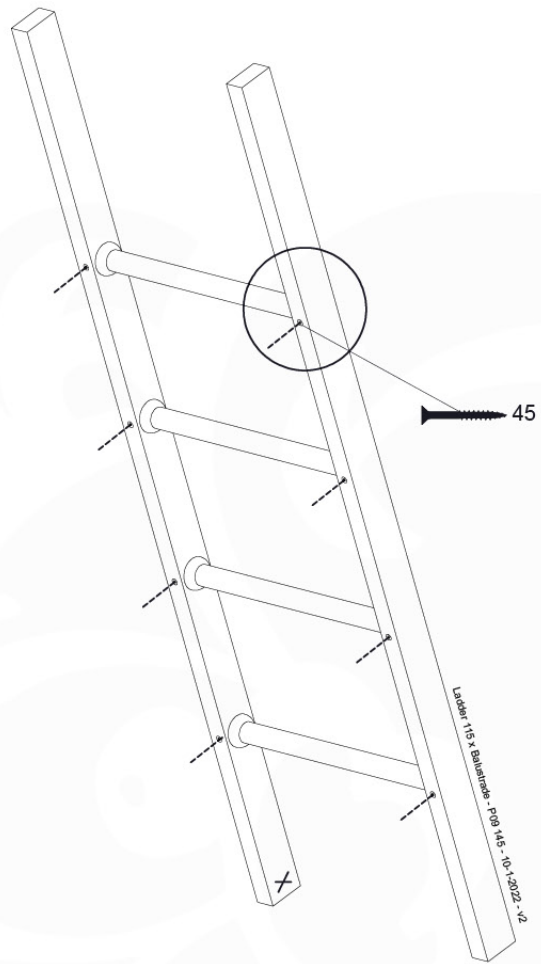

10-1

10-2

10-3

10-4

11 Ladder

LA15

	PartNo	PartName	QTY.
Hardware Pack	001_404	Stealth Screw 8x30	4
	002_219	Gap Point Screw T25 - 5x30	4
	002_220	Gap Point Screw T25 - 5x45	16
	002_223	Gap Point Screw T25 - 5x80	8
Other	005_03x	Ladder Rung Y/B/G/R	4
	005_522	Connection Bracket Mini Market	2
	022_835	Rung Cap	8
	120_102	Handgrip set (complete 2x)	1
Timber	C114	Beam 1140 mm	1
	C150	Beam 1500 mm	2
	C70	Beam 700 mm	1
	D65	Board 650 mm	2

Ladder 115 x Balustrade - P22 UL 145 - 10-1-2022 - v2

11-1

Ladder 115 x Balustrade - P07 145 - 10-1-2022 - v2

11-2

11-3

11-4

11-5

12 Swing Module / Climb Module