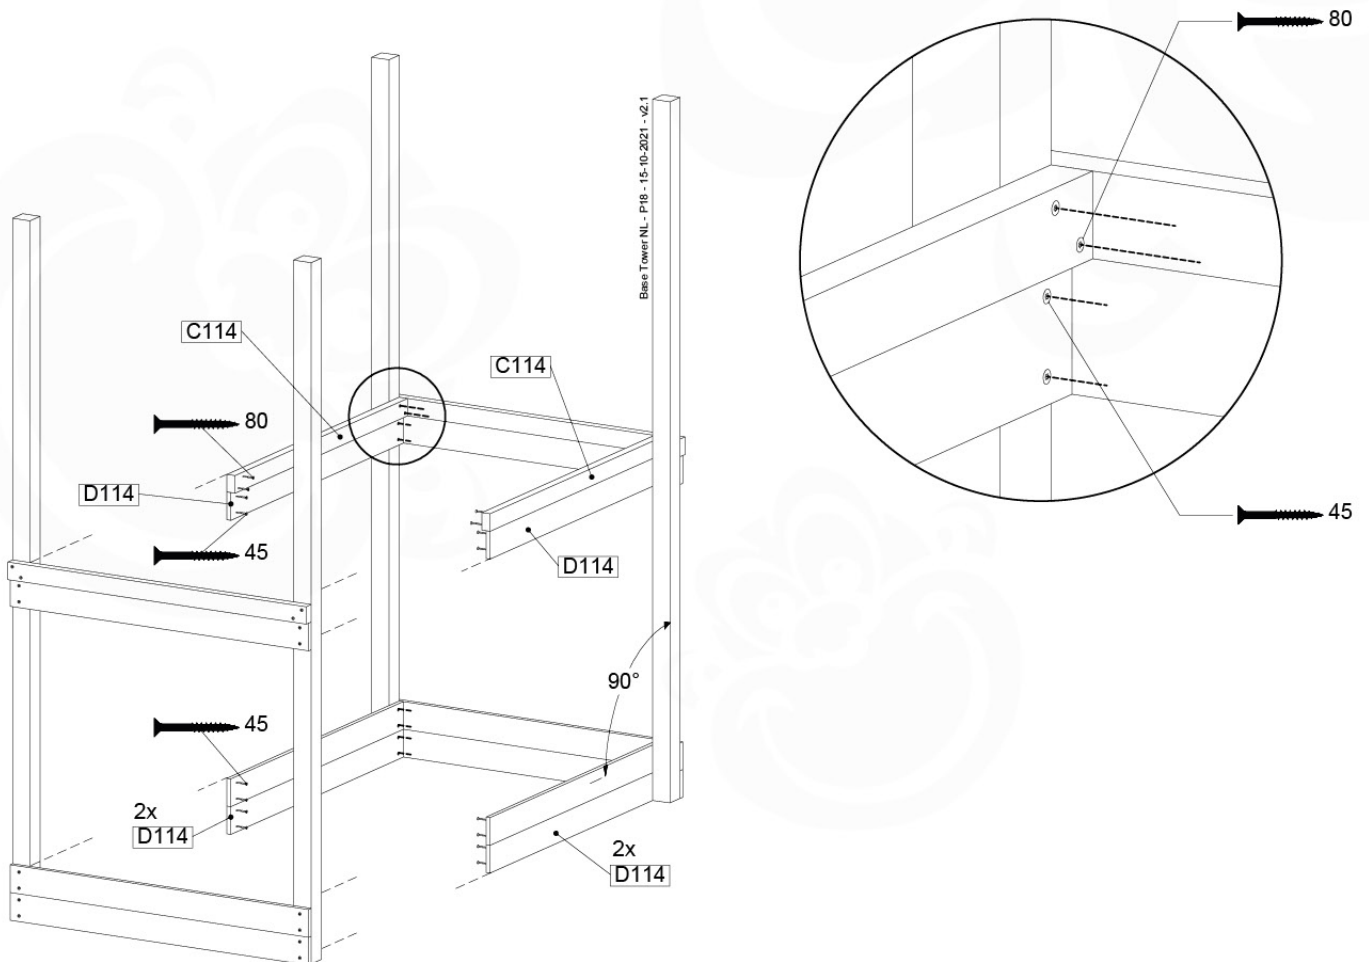

06 Playground Foundation

FD05

Foundation Plan TS - FD05-FD06 - 22/02/2022 - v3

07 Base Tower

BT14

	PartNo	PartName	QTY.
Hardware pack	001_406	Stealth Screw 8x45	6
	001_417	Stealth Screw 8x80	4
	002_220	Gap Point Screw T25 - 5x45	118
	002_223	Gap Point Screw T25 - 5x80	20
	022_31x	bpc-base version 3	8
	022_84x	bpc cover	8
Other	007_001	Ground-anchor	2
Timber	A240	Post 70x70 L2400	4
	C114	Beam 1140 mm	5
	D100	Board 1000 mm	14
	D114	Board 1140 mm	12

Base Tower NL - P21 - BT14 - 15-10-2021 - v2.1

07-1

07-2

07-3

07-4

08 Balustrade

BL04

	PartNo	PartName	QTY.
Hardware Pack	002_220	Gap Point Screw T25 - 5x45	24
	002_223	Gap Point Screw T25 - 5x80	4
Timber	C114	Beam 1140 mm	1
	D65	Board 650 mm	6