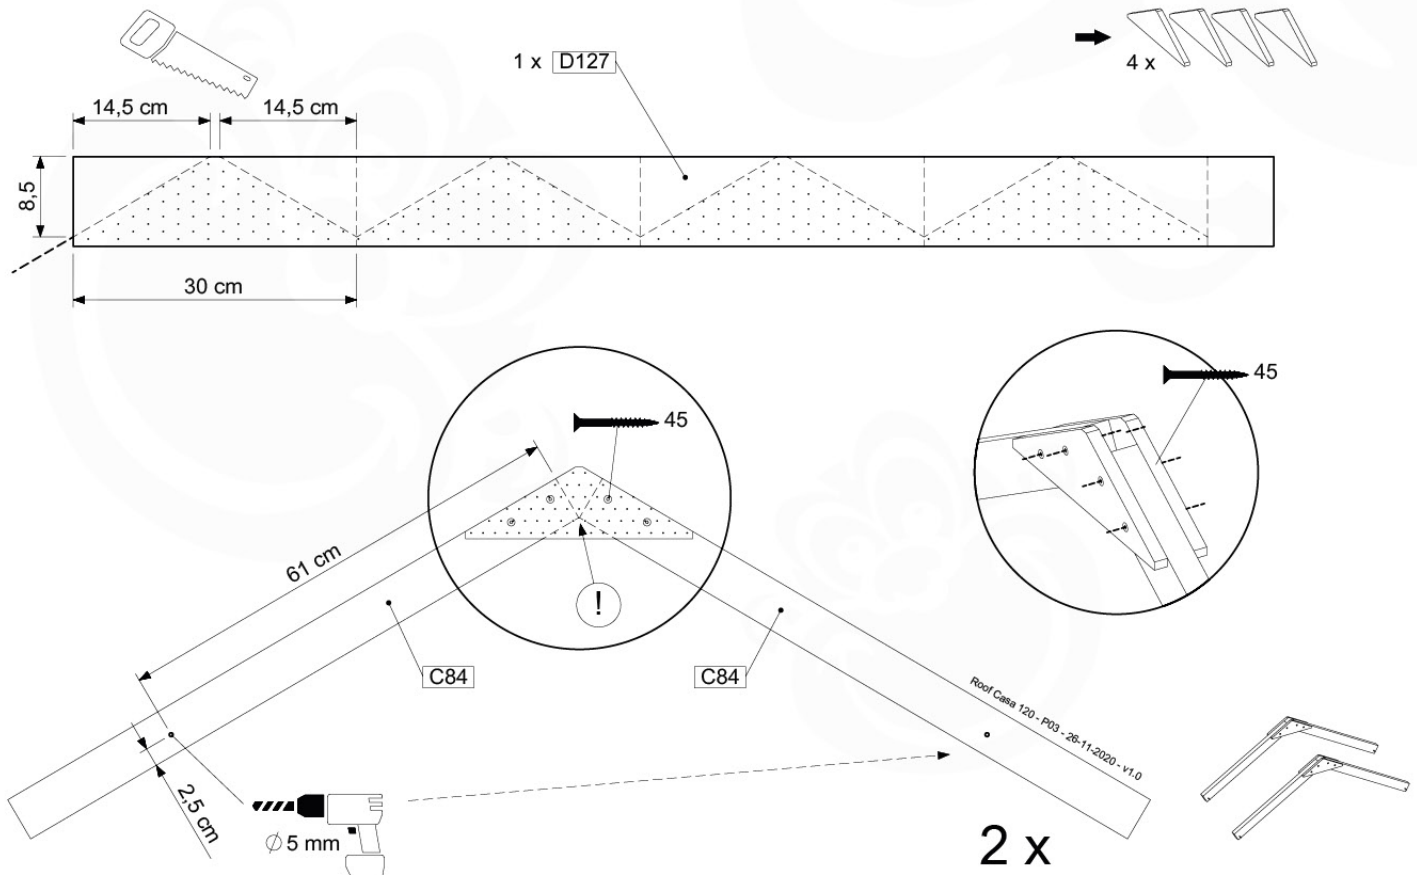

10 Roof

RF09

	PartNo	PartName	QTY.
Hardware Pack	001_417	Stealth Screw 8x80	4
	002_220	Gap Point Screw T25 - 5x45	96
	002_223	Gap Point Screw T25 - 5x80	8
Timber	C84	Beam 840 mm	4
	D127	Board 1270 mm	19-23

Roof Casa 120 - P02 - 26-11-2020 - v1.0

10-1