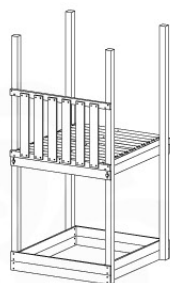

08-1

HARDWARE PACK TOWER → 80

022_84x
022_31x