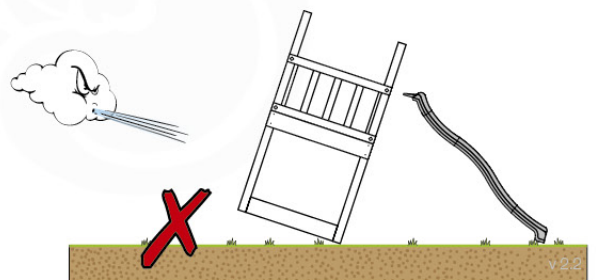

06 Playground Foundation

FD05

Foundation Plan TS - FD05-FD06 - 22/02/2022 - v3

07 Base Tower

BT14

	PartNo	PartName	QTY.
Hardware pack	001_406	Stealth Screw 8x45	6
	001_417	Stealth Screw 8x80	4
	002_220	Gap Point Screw T25 - 5x45	118
	002_223	Gap Point Screw T25 - 5x80	20
	022_31x	bpc-base version 3	8
	022_84x	bpc cover	8
Other	007_001	Ground-anchor	2
Timber	A240	Post 70x70 L2400	4
	C114	Beam 1140 mm	5
	D100	Board 1000 mm	14
	D114	Board 1140 mm	12