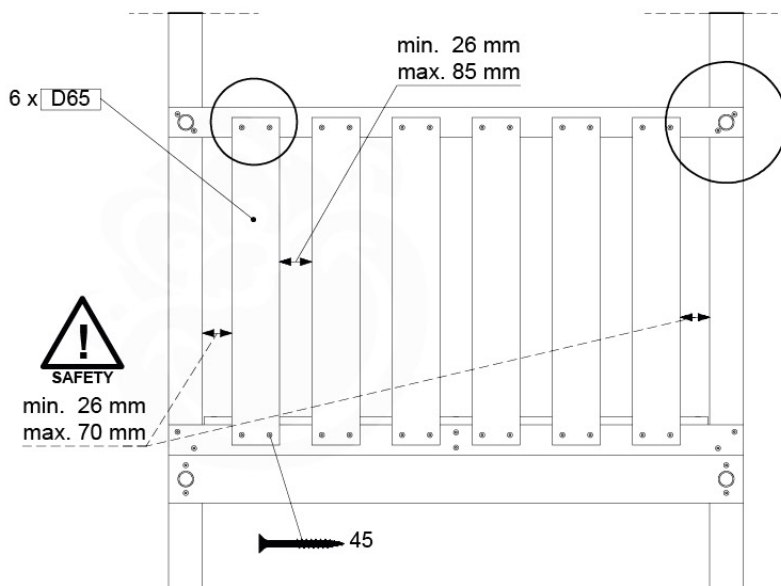

Base Tower NL - P21 - BT14 - 15-10-2021 - v2.1

07-1

07-2

07-3

07-4

08 Balustrade

BL04

	PartNo	PartName	QTY.
Hardware Pack	002_220	Gap Point Screw T25 - 5x45	24
	002_223	Gap Point Screw T25 - 5x80	4
Timber	C114	Beam 1140 mm	1
	D65	Board 650 mm	6

Balustrade 120 - P03 T - 8-10-2021 - v1.1

08-1

HARDWARE PACK TOWER → 80

022_84x
022_31x

Balustrade 120 - P06 T - 8-10-2021 - v1.1

min. 26 mm
max. 70 mm

09 Rock Wall

RW12

	PartNo	PartName	QTY.
Hardware Pack	001_102	Washer Head Screw T40 M8x30	10
	002_220	Gap Point Screw T25 - 5x45	44
	002_223	Gap Point Screw T25 - 5x80	9
	003_010	M8 spring lock washer	10
	004_050	M8 22mm Drive in Nut	10
Other	022_50x	Climbing Rock	5
	120_102	Handgrip set (complete 2x)	1
Timber	C114	Beam 1140 mm	1
	C206	Beam 2060 mm	1
	D65	Board 650 mm	10