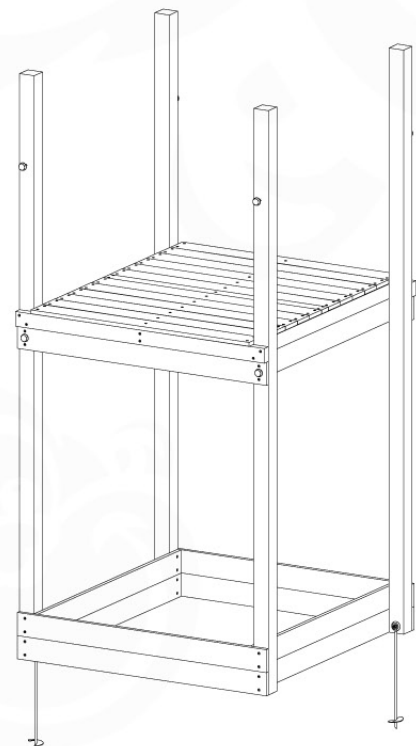

07 Base Tower

BT14

	PartNo	PartName	QTY.
Hardware pack	001_406	Stealth Screw 8x45	6
	001_417	Stealth Screw 8x80	4
	002_220	Gap Point Screw T25 - 5x45	118
	002_223	Gap Point Screw T25 - 5x80	20
	022_31x	bpc-base version 3	8
	022_84x	bpc cover	8
Other	007_001	Ground-anchor	2
Timber	A240	Post 70x70 L2400	4
	C114	Beam 1140 mm	5
	D100	Board 1000 mm	14
	D114	Board 1140 mm	12

Base Tower NL - P21 - BT14 - 15-10-2021 - v2.1