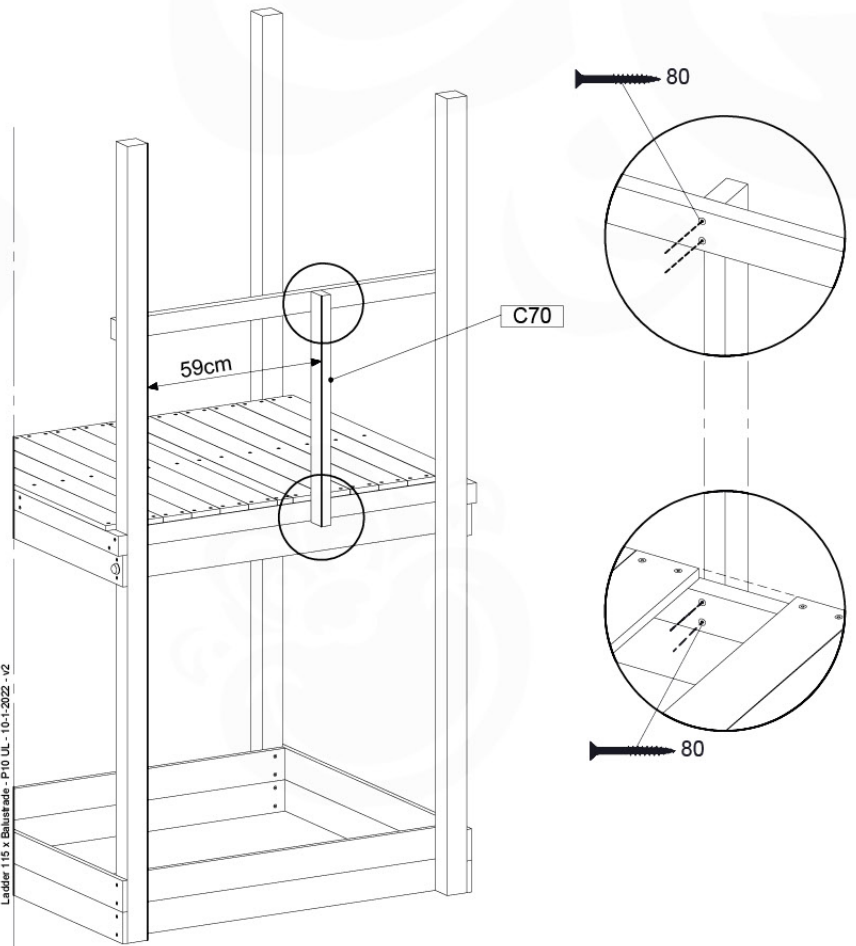

10-1

10-2

10-3

10-4

11 Ladder

LA15

	PartNo	PartName	QTY.
Hardware Pack	001_404	Stealth Screw 8x30	4
	002_219	Gap Point Screw T25 - 5x30	4
	002_220	Gap Point Screw T25 - 5x45	16
	002_223	Gap Point Screw T25 - 5x80	8
Other	005_03x	Ladder Rung Y/B/G/R	4
	005_522	Connection Bracket Mini Market	2
	022_835	Rung Cap	8
	120_102	Handgrip set (complete 2x)	1
Timber	C114	Beam 1140 mm	1
	C150	Beam 1500 mm	2
	C70	Beam 700 mm	1
	D65	Board 650 mm	2

Ladder 115 x Balustrade - P22 UL 145 - 10-1-2022 - v2

11-1

Ladder 115 x Balustrade - P07 145 - 10-1-2022 - v2

11-2

11-3

11-4

11-5

12 Swing Module / Climb Module