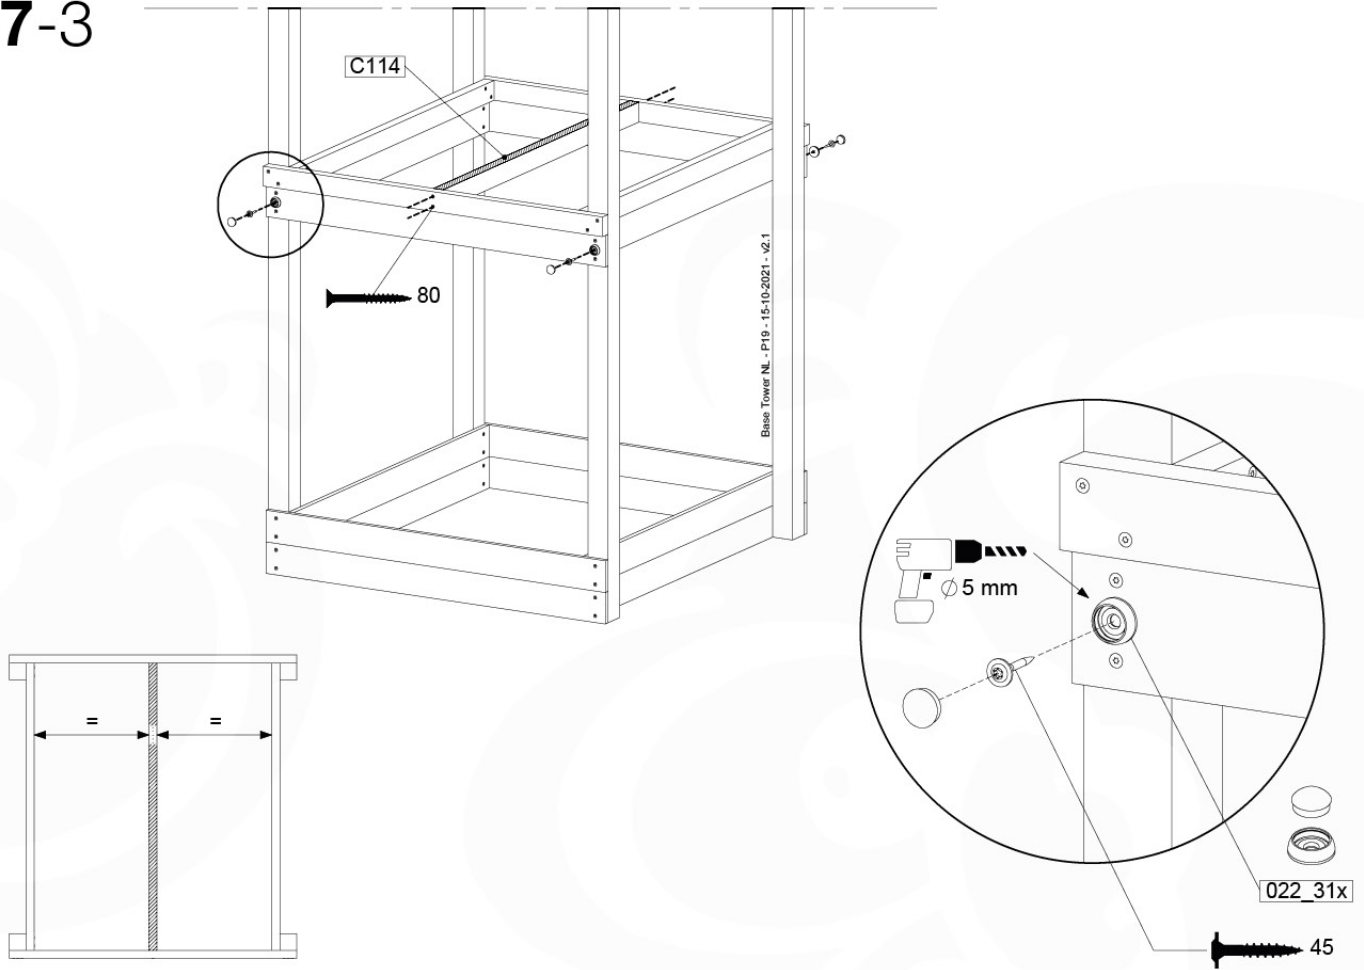

Base Tower NL - P21 - BT14 - 15-10-2021 - v2.1

07-1

07-2

07-3

07-4

08 Balustrade

BL04

	PartNo	PartName	QTY.
Hardware Pack	002_220	Gap Point Screw T25 - 5x45	24
	002_223	Gap Point Screw T25 - 5x80	4
Timber	C114	Beam 1140 mm	1
	D65	Board 650 mm	6