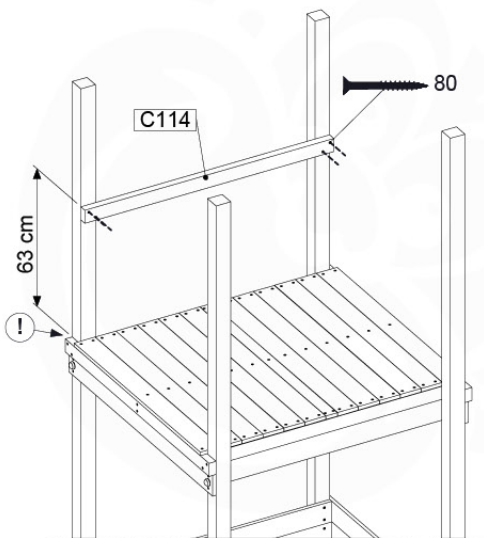

10-1

10-2

10-3

10-4

11 Ladder

LA15

	PartNo	PartName	QTY.
Hardware Pack	001_404	Stealth Screw 8x30	4
	002_219	Gap Point Screw T25 - 5x30	4
	002_220	Gap Point Screw T25 - 5x45	16
	002_223	Gap Point Screw T25 - 5x80	8
Other	005_03x	Ladder Rung Y/B/G/R	4
	005_522	Connection Bracket Mini Market	2
	022_835	Rung Cap	8
	120_102	Handgrip set (complete 2x)	1
Timber	C114	Beam 1140 mm	1
	C150	Beam 1500 mm	2
	C70	Beam 700 mm	1
	D65	Board 650 mm	2

Ladder 115 x Balustrade - P22 UL 145 - 10-1-2022 - v2

11-1

Ladder 115 x Balustrade - P07 145 - 10-1-2022 - v2

11-2

11-3

11-4

11-5

12 Swing Module / Climb Module