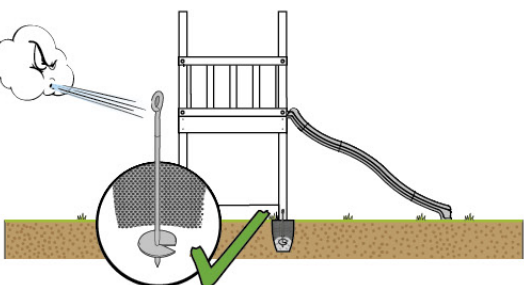

06 Playground Foundation

FD05

Foundation Plan TS - FD05-FD06 - 22/02/2022 - v3

07 Base Tower

BT14

	PartNo	PartName	QTY.
Hardware pack	001_406	Stealth Screw 8x45	6
	001_417	Stealth Screw 8x80	4
	002_220	Gap Point Screw T25 - 5x45	118
	002_223	Gap Point Screw T25 - 5x80	20
	022_31x	bpc-base version 3	8
	022_84x	bpc cover	8
Other	007_001	Ground-anchor	2
Timber	A240	Post 70x70 L2400	4
	C114	Beam 1140 mm	5
	D100	Board 1000 mm	14
	D114	Board 1140 mm	12