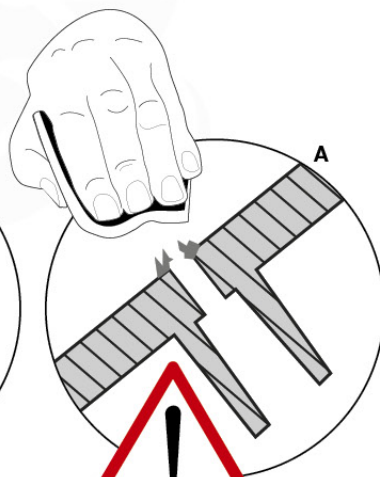

15-5

SlideFP 115 x Blauwrode - PZ3 UR - 11-2-2022 - v2

15-6