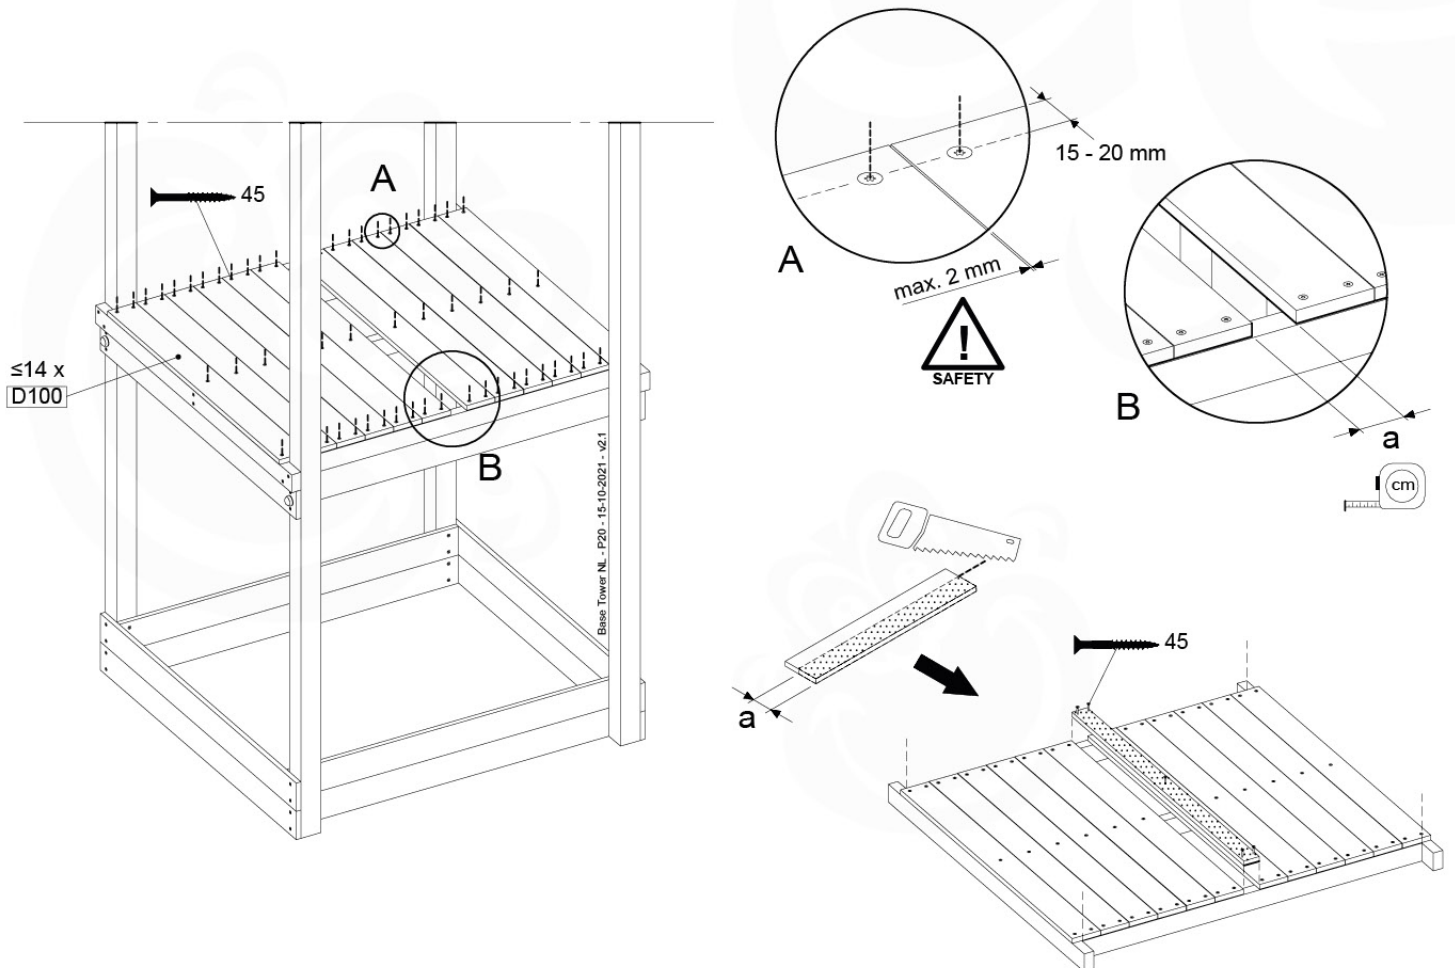

Base Tower NL - P21 - BT14 - 15-10-2021 - v2.1

07-1

07-2

07-3

07-4

08 Balustrade

BL04

	PartNo	PartName	QTY.
Hardware Pack	002_220	Gap Point Screw T25 - 5x45	24
	002_223	Gap Point Screw T25 - 5x80	4
Timber	C114	Beam 1140 mm	1
	D65	Board 650 mm	6