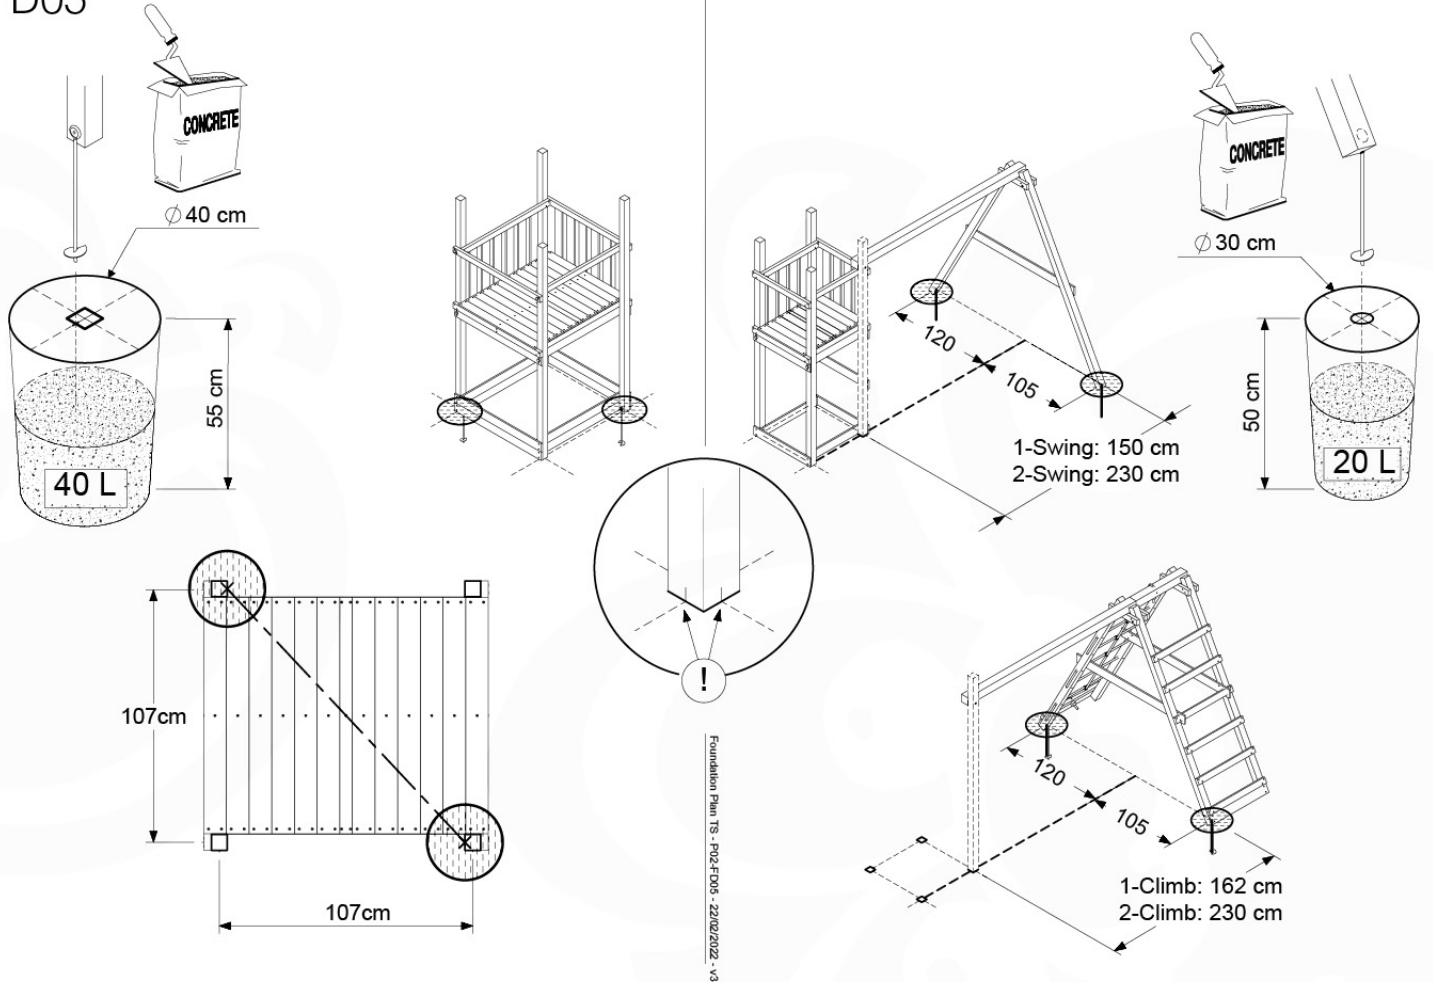

06 Playground Foundation

FD05