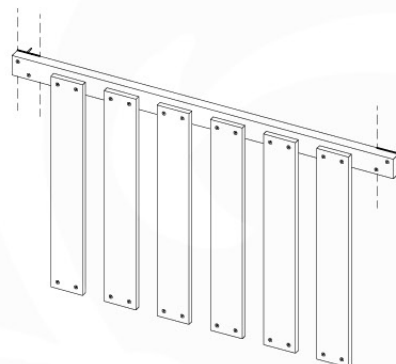

Base Tower NL - P21 - BT14 - 15-10-2021 - v2.1

07-1

07-2

07-3

07-4

08 Balustrade

BL04

	PartNo	PartName	QTY.
Hardware Pack	002_220	Gap Point Screw T25 - 5x45	24
	002_223	Gap Point Screw T25 - 5x80	4
Timber	C114	Beam 1140 mm	1
	D65	Board 650 mm	6