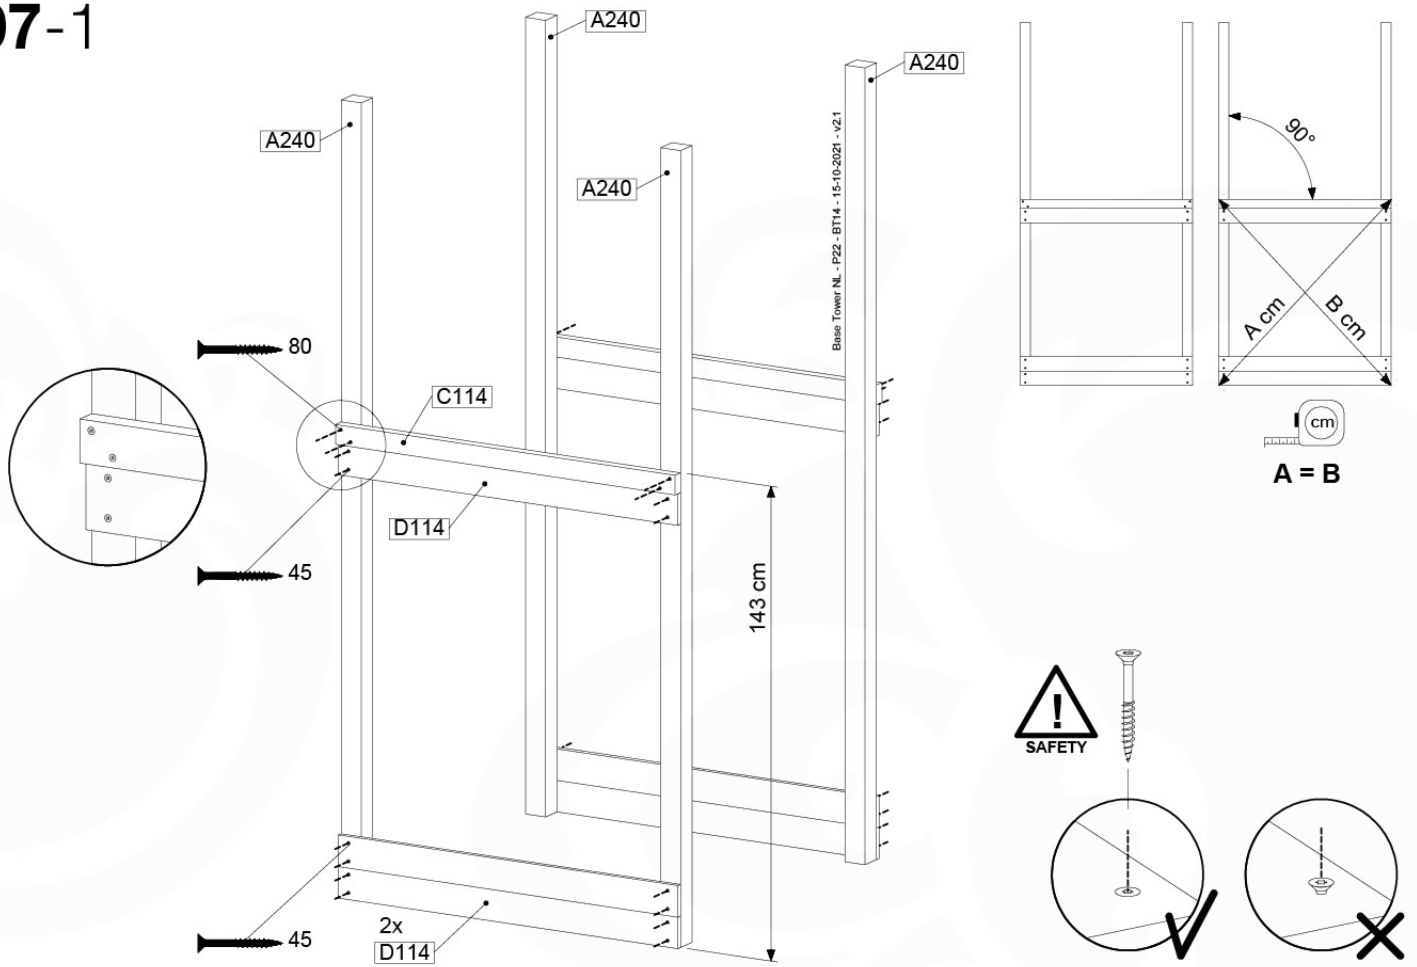

06 Playground Foundation

FD05

Foundation Plan TS - FD05-FD06 - 22/02/2022 - v3

07 Base Tower

BT14

	PartNo	PartName	QTY.
Hardware pack	001_406	Stealth Screw 8x45	6
	001_417	Stealth Screw 8x80	4
	002_220	Gap Point Screw T25 - 5x45	118
	002_223	Gap Point Screw T25 - 5x80	20
	022_31x	bpc-base version 3	8
	022_84x	bpc cover	8
Other	007_001	Ground-anchor	2
Timber	A240	Post 70x70 L2400	4
	C114	Beam 1140 mm	5
	D100	Board 1000 mm	14
	D114	Board 1140 mm	12

Base Tower NL - P21 - BT14 - 15-10-2021 - v2.1

07-1

07-2

07-3

07-4

08 Balustrade

BL04

	PartNo	PartName	QTY.
Hardware Pack	002_220	Gap Point Screw T25 - 5x45	24
	002_223	Gap Point Screw T25 - 5x80	4
Timber	C114	Beam 1140 mm	1
	D65	Board 650 mm	6